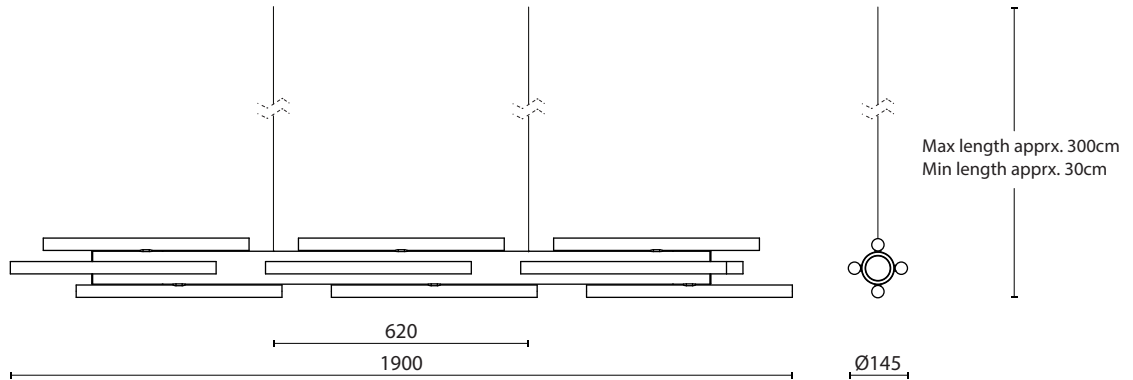

SPECIFICATIONS

ISO MEDIUM

suspended light fixture

Collection

Iso

Materials

Anodized aluminium
12x glass LED bulbs

Lighting

Europe (240V)
light source: LED bulb dimmable
wattage: 52,8W
lumens: 4200lm (est.)
color temp. 2700k

Dimensions

Length: 1900 mm
Diameter: 145 mm

Suspension

Delivered with 3 meter long
stainless steel suspension cable
set.

USA & Canada (120V)

light source: LED bulb dimmable
wattage: 52,8W
lumens: 4200lm (est.)
color temp. 2700k

Weight

4,5kg / 10lb

custom lengths upon request.

Usage

indoor

Canopy

Delivered with 2x ceiling
fasteners.

Dimming*

0 - 10V, DALI, conventional / phase cut

Canopy sold separately.
See price list.

*specify dimming system, available for
purchase

Certification

Europe:

USA & Canada:

low voltage in combination with
UL driver

Remarks

Requires assembly.
Canopies & other
accessories see price list.