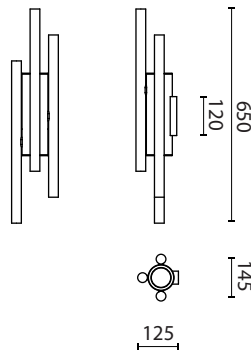

Dimensions

Length: 2480 mm
 Diameter: 145 mm

Weight

6kg / 13lb

Usage

indoor

Materials

Anodized aluminium
 16x glass LED bulbs

Dimming*

0 - 10V, DALI, conventional / phase cut

*specify dimming system, available for
 purchase

Remarks

Requires assembly.
 Canopies & other
 accessories see price list.

SPECIFICATIONS

ISO Wall Light SMALL

Height: 650 mm
 Width: 145 mm
 Depth: 125 mm

Wall mount

Delivered with matching wall mount.

USA & Canada (120V)

light source: LED bulb dimmable
 wattage: 13,2W
 lumens: 1050lm (est.)
 color temp. 2700k

Weight

Materials

Anodized aluminium
 6x glass LED bulbs

Lighting

Europe (240V)
 light source: LED bulb dimmable
 wattage: 26,4W
 lumens: 2100lm (est.)
 color temp. 2700k

Dimensions

Height: 1280 mm
 Width: 145 mm
 Depth: 125 mm