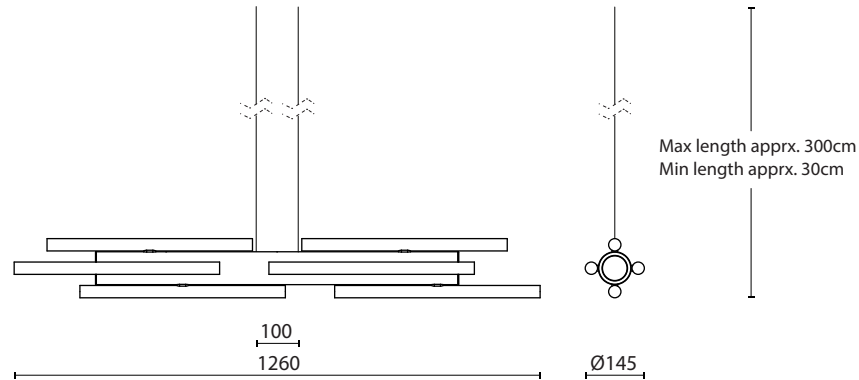

SPECIFICATIONS

ISO SMALL

suspended light fixture

Collection

Iso

Dimensions

Length: 1260 mm
 Diameter: 145 mm

Weight

Lighting

Europe (240V)
 light source: LED bulb dimmable
 wattage: 52,8W
 lumens: 4200lm (est.)
 color temp. 2700k

Dimensions

Length: 1900 mm
 Diameter: 145 mm

Suspension

Delivered with 3 meter long
 stainless steel suspension cable
 set.

Dimensions

Length: 2480 mm
 Diameter: 145 mm

Weight

6kg / 13lb

Usage

indoor

Materials

Anodized aluminium
 16x glass LED bulbs