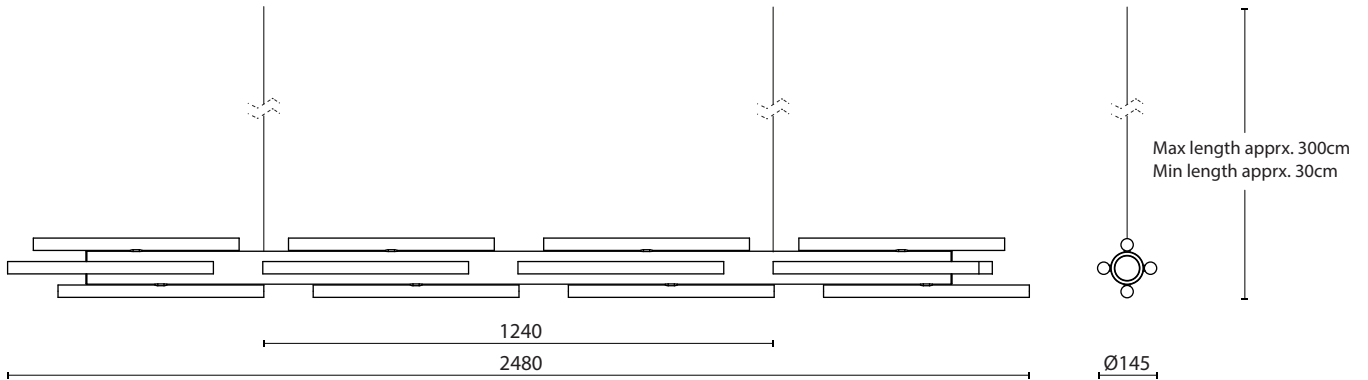

SPECIFICATIONS

ISO LARGE

suspended light fixture

Collection

Iso

Dimensions

Length: 2480 mm
Diameter: 145 mm

Weight

6kg / 13lb

Usage

indoor

Materials

Anodized aluminium
16x glass LED bulbs

Suspension

Delivered with 3 meter long
stainless steel suspension cable
set.

custom lengths upon request.

Canopy

Delivered with 2x ceiling
fasteners.

Canopy sold separately.
See price list.

Certification

Europe:

USA & Canada:

low voltage in combination with
UL driver

Lighting

Europe (240V)

light source: LED bulb dimmable
wattage: 70.4W
lumens: 5600lm (est.)
color temp. 2700k

USA & Canada (120V)

light source: LED bulb dimmable
wattage: 70,4W
lumens: 5600lm (est.)
color temp. 2700k

Dimming*

0 - 10V, DALI, conventional / phase cut

*specify dimming system, available for
purchase

Remarks

Requires assembly.
Canopies & other
accessories see price list.