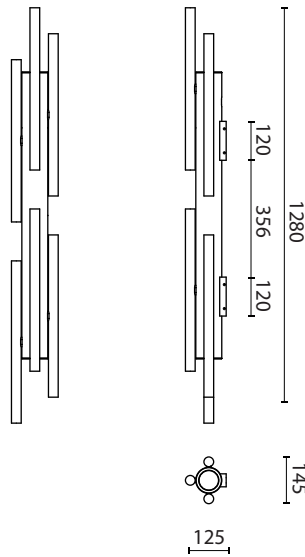

SPECIFICATIONS

ISO Wall Light MEDIUM

suspended light fixture

Collection

Iso

Materials

Anodized aluminium
6x glass LED bulbs

Lighting

Europe (240V)
light source: LED bulb dimmable
wattage: 26,4W
lumens: 2100lm (est.)
color temp. 2700k

Dimensions

Height: 1280 mm
Width: 145 mm
Depth: 125 mm

Wall mount

Delivered with matching wall mounts.

USA & Canada (120V)

light source: LED bulb dimmable
wattage: 26,4W
lumens: 2100lm (est.)
color temp. 2700k

Weight

3kg / 6,6lb

Certification

Europe:
CE

USA & Canada:
low voltage in combination with
UL driver

Dimming*

0 - 10V, DALI, conventional / phase cut

*specify dimming system, available for purchase

Usage

indoor

Remarks

Requires assembly.
Wall mounts included.