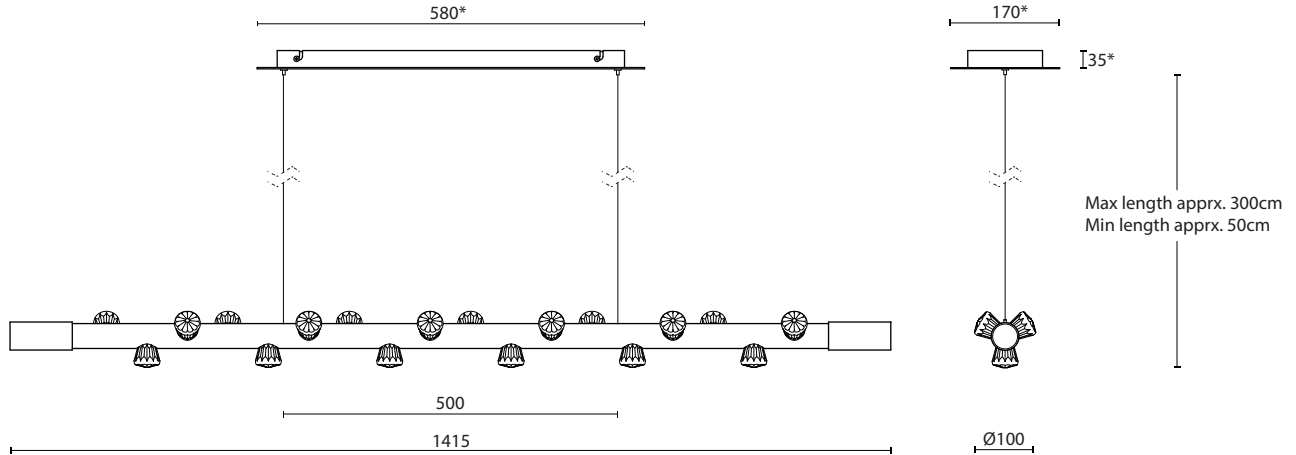

SPECIFICATIONS

*canopy sold separately

LUCY MEDIUM

suspended light fixture

Collection

Lucy

Dimensions

Length: 1415 mm
Diameter: 100 mm

Weight

3kg / 6.6lb

Usage

indoor

Color options

Black
Bronze
Gold
Champagne
Silver
Pink
Green

custom on request

Materials

Anodized aluminium
18x retro LED bulbs

Suspension

Delivered with 3 meter long
stainless steel suspension cable
set.

custom lengths upon request.

Canopy

Delivered with 2x ceiling
fasteners.

Canopy sold separately.
Please see price list.

Certification

Europe:
CE

USA & Canada:
low voltage in combination with
UL driver

Lighting

Europe (240V) | 12V/24V on request
light source: LED dimmable
wattage: 9W
lumens: 1080lm (est.)
color temp. 2700k

USA & Canada (120V) 24V
light source: LED dimmable
wattage: 9W
lumens: 1080lm (est.)
color temp. 2700k

Dimming*

0 - 10V, DALI, conventional / phase cut

* specify dimming system, available for
purchase

Remarks

Delivered assembled.