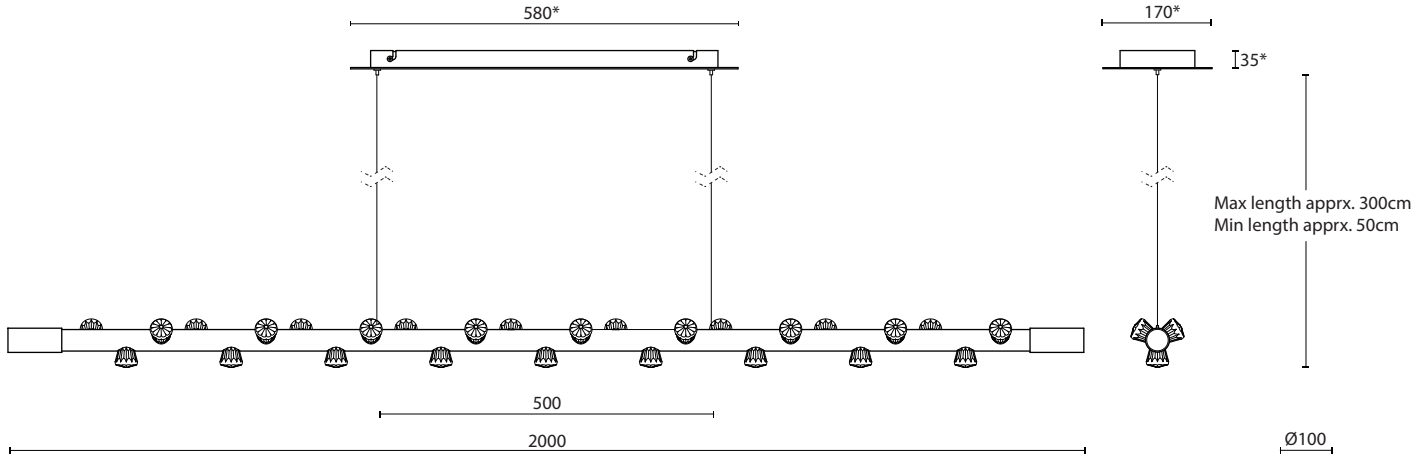

SPECIFICATIONS

*canopy sold separately

LUCY LARGE

suspended light fixture

Collection

Lucy

Dimensions

Length: 2000 mm
Diameter: 100 mm

Weight

4kg / 8.8lb

Usage

indoor

Color options

Black
Bronze
Gold
Champagne
Silver
Pink
Green

custom on request

Materials

Anodized aluminium
27x retro LED bulbs

Suspension

Delivered with 3 meter long
stainless steel suspension cable
set.

custom lengths upon request.

Canopy

Delivered with 2x ceiling
fasteners.

Canopy sold separately.
Please see price list.

Certification

Europe:
CE

USA & Canada:
low voltage in combination with
UL driver

Lighting

Europe (240V) | 12V/24V on request
light source: LED dimmable
wattage: 13,5W
lumens: 1620lm (est.)
color temp. 2700k

USA & Canada (120V) 24V
light source: LED dimmable
wattage: 13,5W
lumens: 1620lm (est.)
color temp. 2700k

Dimming*

0 - 10V, DALI, conventional / phase cut

* specify dimming system, available for
purchase

Remarks

Delivered assembled.