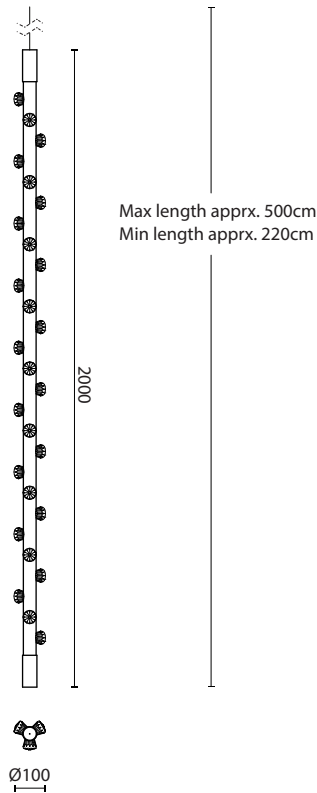

SPECIFICATIONS

LUCY LARGE Vertical

suspended light fixture

Collection

Lucy

Dimensions

Height: 2000 mm
Diameter: 100 mm

Weight

4kg / 8.8lb

Usage

indoor

Color options

Black
Bronze
Gold
Champagne
Silver
Pink
Green

custom on request

Materials

Anodized aluminium
27x retro LED bulbs

Suspension

Delivered with 3 meter long
stainless steel suspension cable
set.

custom lengths upon request.

Canopy

Delivered with 1x ceiling
fastener.

Canopy sold separately.
Please see price list.

Certification

Europe:
CE

USA & Canada:
low voltage in combination with
UL driver

Lighting

Europe (240V) | 12V/24V on request
light source: LED dimmable
wattage: 13,5W
lumens: 1620lm (est.)
color temp. 2700k

USA & Canada (120V) 24V
light source: LED dimmable
wattage: 13,5W
lumens: 1620lm (est.)
color temp. 2700k

Dimming*

0 - 10V, DALI, conventional / phase cut

* specify dimming system, available for
purchase

Remarks

Delivered assembled.