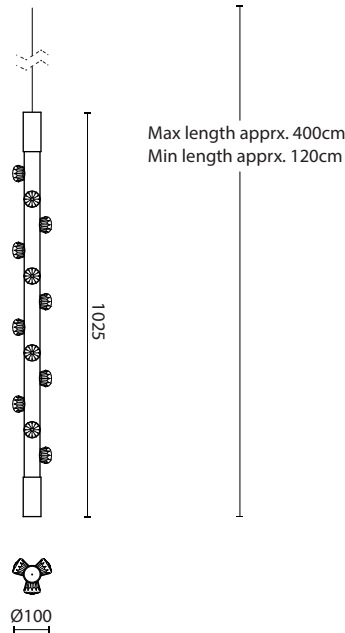

SPECIFICATIONS

LUCY SMALL Vertical

suspended light fixture

Collection

Lucy

Dimensions

Height: 1025 mm
Diameter: 100 mm

Weight

2kg / 4.4lb

Usage

indoor

Color options

Black
Bronze
Gold
Champagne
Silver
Pink
Green

custom on request

Materials

Anodized aluminium
12x retro LED bulbs

Suspension

Delivered with 3 meter long
stainless steel suspension cable
set.

custom lengths upon request.

Canopy

Delivered with 1x ceiling
fastener.

Canopy sold separately.
Please see price list.

Certification

Europe:
CE

USA & Canada:
low voltage in combination with
UL driver

Lighting

Europe (240V) | 12V/24V on request
light source: LED dimmable
wattage: 6W
lumens: 720lm (est.)
color temp. 2700k

USA & Canada (120V) 24V
light source: LED dimmable
wattage: 6W
lumens: 720lm (est.)
color temp. 2700k

Dimming*

0 - 10V, DALI, conventional / phase cut

* specify dimming system, available for
purchase

Remarks

Delivered assembled.