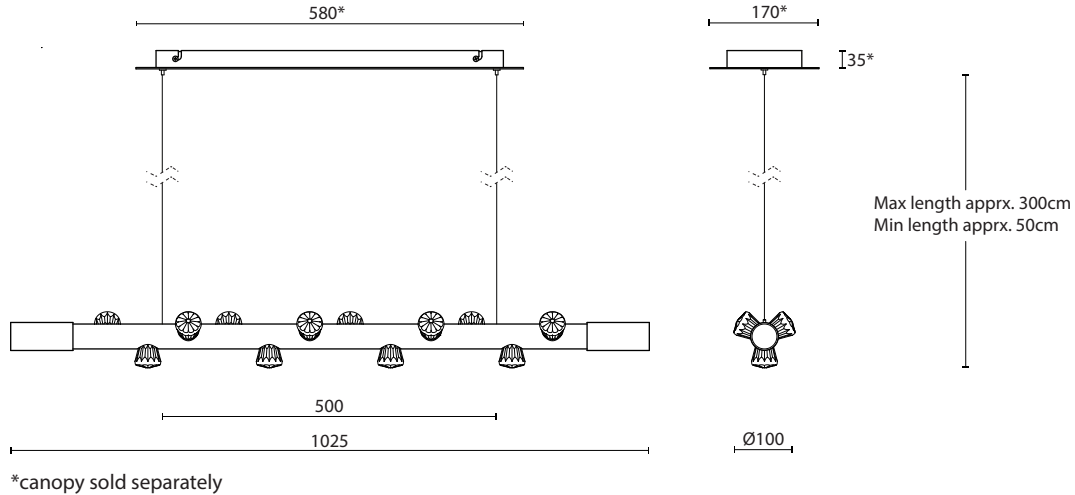

SPECIFICATIONS

LUCY SMALL

suspended light fixture

Collection

Lucy

Materials

Anodized aluminium
12x retro LED bulbs

Lighting

Europe (240V) | 12V/24V on request
light source: LED dimmable
wattage: 6W
lumens: 720lm (est.)
color temp. 2700k

Dimensions

Length: 1025 mm
Diameter: 100 mm

Suspension

Delivered with 3 meter long
stainless steel suspension cable
set.

USA & Canada (120V) 24V
light source: LED dimmable
wattage: 6W
lumens: 720lm (est.)
color temp. 2700k

Weight

2kg / 4.4lb

custom lengths upon request.

Usage

indoor

Canopy

Delivered with 2x ceiling
fasteners.

Dimming*

0 - 10V, DALI, conventional / phase cut

Color options

Black
Bronze
Gold
Champagne
Silver
Pink
Green

Canopy sold separately.
Please see price list.

* specify dimming system, available for
purchase

custom on request

Certification

Europe:
CE

USA & Canada:
low voltage in combination with
UL driver

Remarks

Delivered assembled.