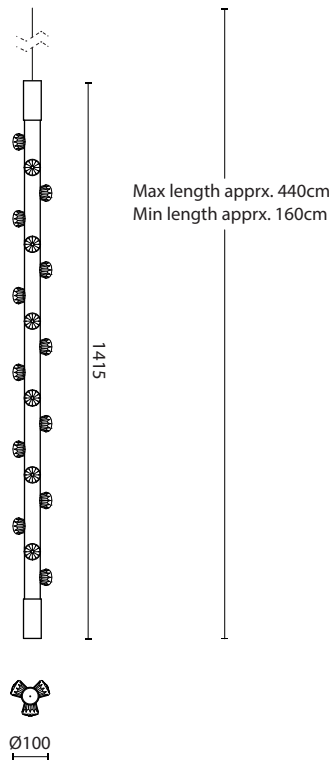

SPECIFICATIONS

LUCY MEDIUM Vertical

suspended light fixture

Collection

Lucy

Dimensions

Height: 1415 mm
Diameter: 100 mm

Weight

3kg / 6.6lb

Usage

indoor

Color options

Black
Bronze
Gold
Champagne
Silver
Pink
Green

custom on request

Materials

Anodized aluminium
18x retro LED bulbs

Suspension

Delivered with 3 meter long
stainless steel suspension cable
set.

custom lengths upon request.

Canopy

Delivered with 1x ceiling
fastener.

Canopy sold separately.
Please see price list.

Certification

Europe:
CE

USA & Canada:
low voltage in combination with
UL driver

Lighting

Europe (240V) | 12V/24V on request
light source: LED dimmable
wattage: 9W
lumens: 1080lm (est.)
color temp. 2700k

USA & Canada (120V) 24V
light source: LED dimmable
wattage: 9W
lumens: 1080lm (est.)
color temp. 2700k

Dimming*

0 - 10V, DALI, conventional / phase cut

* specify dimming system, available for
purchase

Remarks

Delivered assembled.