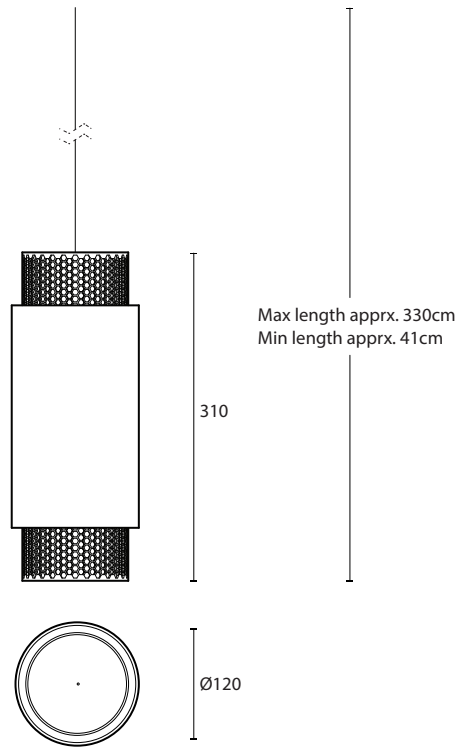

## SPECIFICATIONS

### Dimensions

Height: 310 mm  
 Diameter: 120 mm

### Suspension

Delivered with 3 meter long  
 transparent electric cable.

custom lengths upon request.

USA & Canada (120V) 24V  
 light source: 1x GU10 LED spot, dimmable  
 1x G9 LED bulb, dimmable  
 wattage: 10W total  
 lumens: 1260lm (est.)  
 color temp. 2700k

### Dimensions

Height: 500 mm  
 Diameter: 120 mm