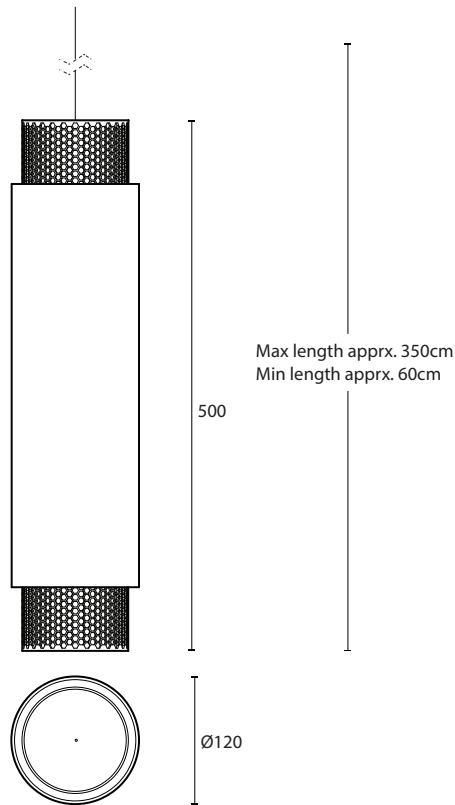

SPECIFICATIONS

UNION Pendant Large

suspended light fixture

Collection

Union Pendant

Dimensions

Height: 500 mm
Diameter: 120 mm

Weight

1,5kg | 3,3lb

Usage

indoor

Color options

Black
Bronze
Gold
Champagne
Silver
Pink
Green

custom on request

Materials

Anodized aluminium

Suspension

Delivered with 3 meter long transparent electric cable.

custom lengths upon request.

Canopy

Delivered with 1x cord grip.

Canopies sold separately.
Please see price list.

Certification

Europe:
CE

Lighting

Europe (240V) | 12V/24V on request
light source: 1x GU10 LED spot, dimmable
1x G9 LED bulb, dimmable
wattage: 10W total
lumens: 1260lm (est.)
color temp. 2700k

USA & Canada (120V) 24V
light source: 1x GU10 LED spot, dimmable
1x G9 LED bulb, dimmable
wattage: 10W total
lumens: 1260lm (est.)
color temp. 2700k

Dimming*

0 - 10V, DALI, conventional / phase cut

*specify dimming system, available for purchase

Remarks

Delivered assembled.