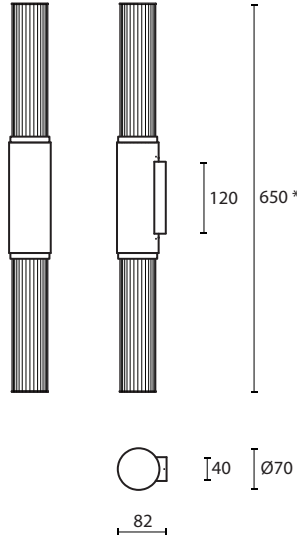

SPECIFICATIONS

PILLAR wall light

wall fixture

Collection

Pillar

Dimensions

Height: 650 mm
Diameter: 70 mm
Length: 82 mm

Weight

2,5kg / 5,5lb

Usage

indoor

Color options

Black
Bronze
Gold
Champagne
Silver
Pink
Green

custom on request

Materials

Anodized aluminium
Hardened glass

Delivered

Fully assembled, design
includes wall plate
(120 mm x 40 mm)

Certification

Europe:
CE

Lighting

Europe (240V) | 12V/24V on request
light source: 2x G9 LED bulbs, dimmable
wattage: 14W
lumens: 1120lm (est.)
color temp. 2700k

USA & Canada (120V) 24V
light source: 2x G9 LED bulbs, dimmable
wattage: 14W
lumens: 1120lm (est.)
color temp. 2700k

Dimming*

0 - 10V, DALI, conventional / phase cut

*specify dimming system, available for purchase

Remarks

Delivered assembled.