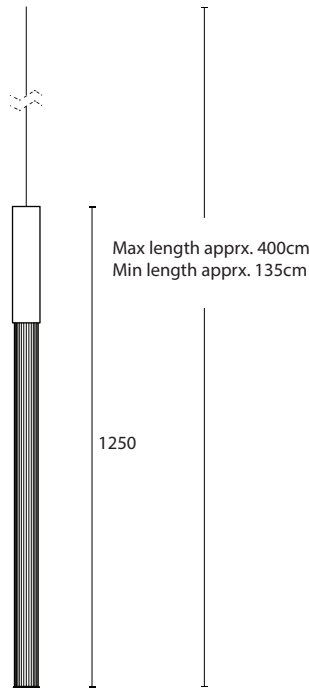

SPECIFICATIONS

PILLAR pendant 125

suspended light fixture

Collection

Pillar

Dimensions

Height: 1250 mm
Diameter: 65 mm

Weight

2kg / 4,4lb

Usage

indoor

Color options

Black
Bronze
Gold
Champagne
Silver
Pink
Green

custom on request

Materials

Anodized aluminium
Hardened glass

Suspension

Delivered with 3 meter long
transparent electric cable.

custom lengths upon request.

Canopy

Delivered with 1x cord grip.

Canopies sold separately.
Please see price list.

Certification

Europe:
CE

Lighting

Europe (240V) | 12V/24V on request
light source: GU10 LED spot, dimmable
wattage: 10W
lumens: 830lm (est.)
color temp. 2700k

USA & Canada (120V) 24V
light source: GU10 LED spot, dimmable
wattage: 10W
lumens: 830lm (est.)
color temp. 2700k

Dimming*

0 - 10V, DALI, conventional / phase cut

*specify dimming system, available for
purchase

Remarks

Delivered assembled.