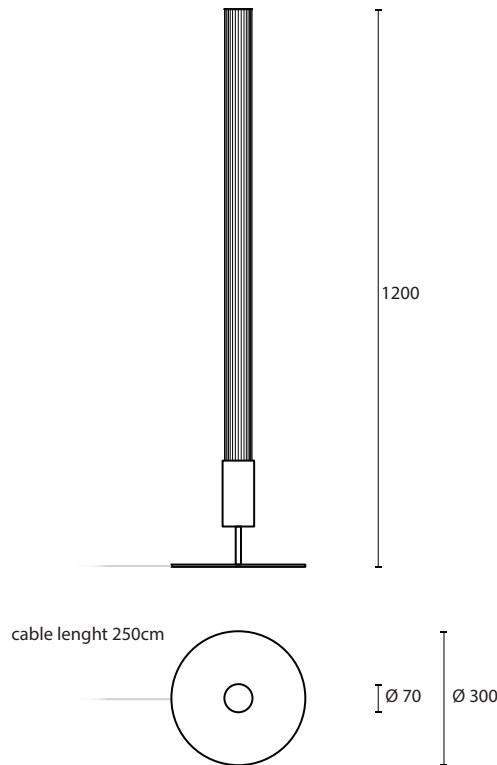

SPECIFICATIONS

PILLAR floor light 120

floor light

Collection

Pillar

Materials

Anodized aluminium
Hardened glass

Lighting

Europe (240V) | 12V/24V on request
plug*: Europlug (Type - C)
light source: LED dimmable
wattage: 20W
lumens: 2642lm (est.)
color temp. 2700k

Dimensions

Height: 1200 mm
Diameter: 70 mm
Base plate diameter: 300 mm
Cable: 2,5 meters

Delivered

Fully assembled.
Equipped with 2,5 meter long
electric cable with remote
control built - in dimmer.

USA & Canada (120V) 24V
plug: US plug (Type - A)
light source: LED dimmable
wattage: 20W
lumens: 2642lm (est.)
color temp. 2700k

Weight

6kg / 13lb

custom cable length upon
request.

Usage

indoor

Certification

Europe:

Dimming

built in - remote control

Color options

Black
Bronze
Gold
Champagne
Silver
Pink
Green

USA & Canada:
low voltage in combination with
UL driver

Remarks

*Electricity plug will be matched
to delivery country.

custom on request