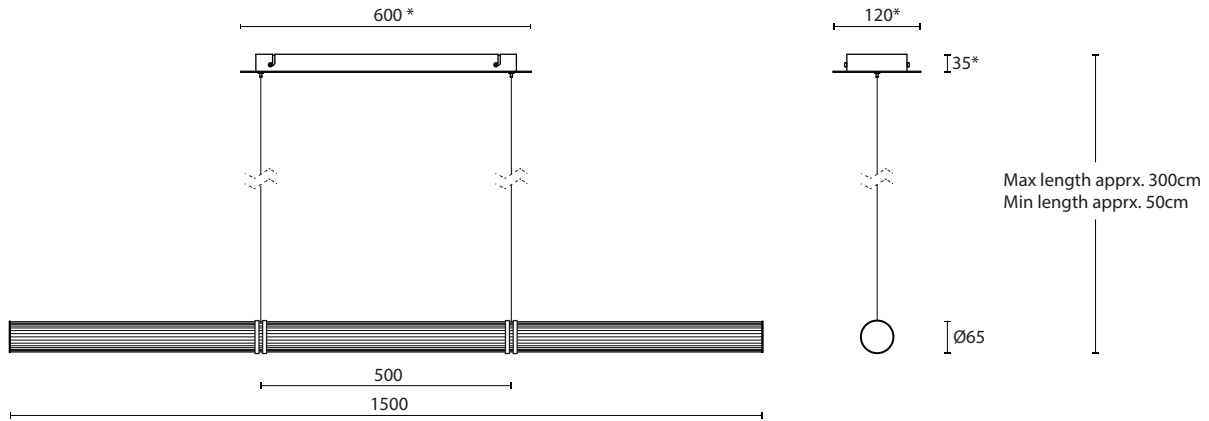

SPECIFICATIONS

*canopy sold separately

PILLAR 150

suspended light fixture

Collection

Pillar

Dimensions

Length: 1500 mm
Diameter: 65 mm

Weight

3kg / 6.6lb

Usage

indoor

Color options

Black
Bronze
Gold
Champagne
Silver
Pink
Green

custom on request

Materials

Anodized aluminium
Hardened glass

Suspension

Delivered with 3 meter long
stainless steel suspension cable
set.

custom lengths upon request.

Canopy

Delivered with 2x ceiling
fasteners.

Canopy sold separately.
Please see price list.

Certification

Europe:
CE

USA & Canada:
low voltage in combination with
UL driver

Lighting

Europe (240V) | 12V/24V on request
light source: LED dimmable
wattage: 43,2W
lumens: 5960lm (est.)
color temp. 2700k

USA & Canada (120V) 24V
light source: LED dimmable
wattage: 43,2W
lumens: 5960lm (est.)
color temp. 2700k

Dimming*

0 - 10V, DALI, conventional / phase cut

*specify dimming system, available for
purchase

Remarks

Delivered assembled.