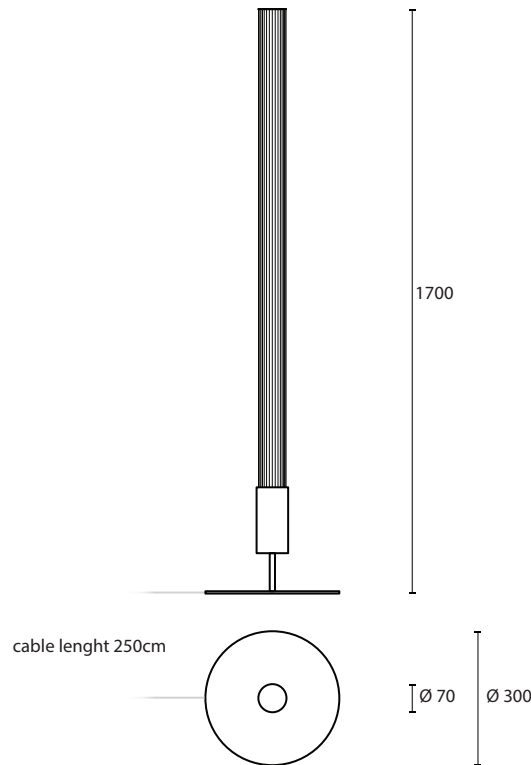

SPECIFICATIONS

PILLAR floor light 170

floor light

Collection

Pillar

Materials

Anodized aluminium
Hardened glass

Lighting

Europe (240V) | 12V/24V on request
plug*: Europlug (Type - C)
light source: LED dimmable
wattage: 28W
lumens: 3962lm (est.)
color temp. 2700k

Dimensions

Height: 1700 mm
Diameter: 70 mm
Base plate diameter: 300 mm
Cable: 2,5 meters

Delivered

Fully assembled.
Equipped with 2,5 meter long
electric cable with remote
control built - in dimmer.

USA & Canada (120V) 24V
plug: US plug (Type - A)
light source: LED dimmable
wattage: 28W
lumens: 3962lm (est.)
color temp. 2700k

Weight

7,5kg / 16,5lb

custom cable length upon
request.

Usage

indoor

Certification

Europe:
CE

Dimming

built in - remote control

Color options

Black
Bronze
Gold
Champagne
Silver
Pink
Green

USA & Canada:
low voltage in combination with
UL driver

Remarks

*Electricity plug will be matched
to delivery country.

custom on request