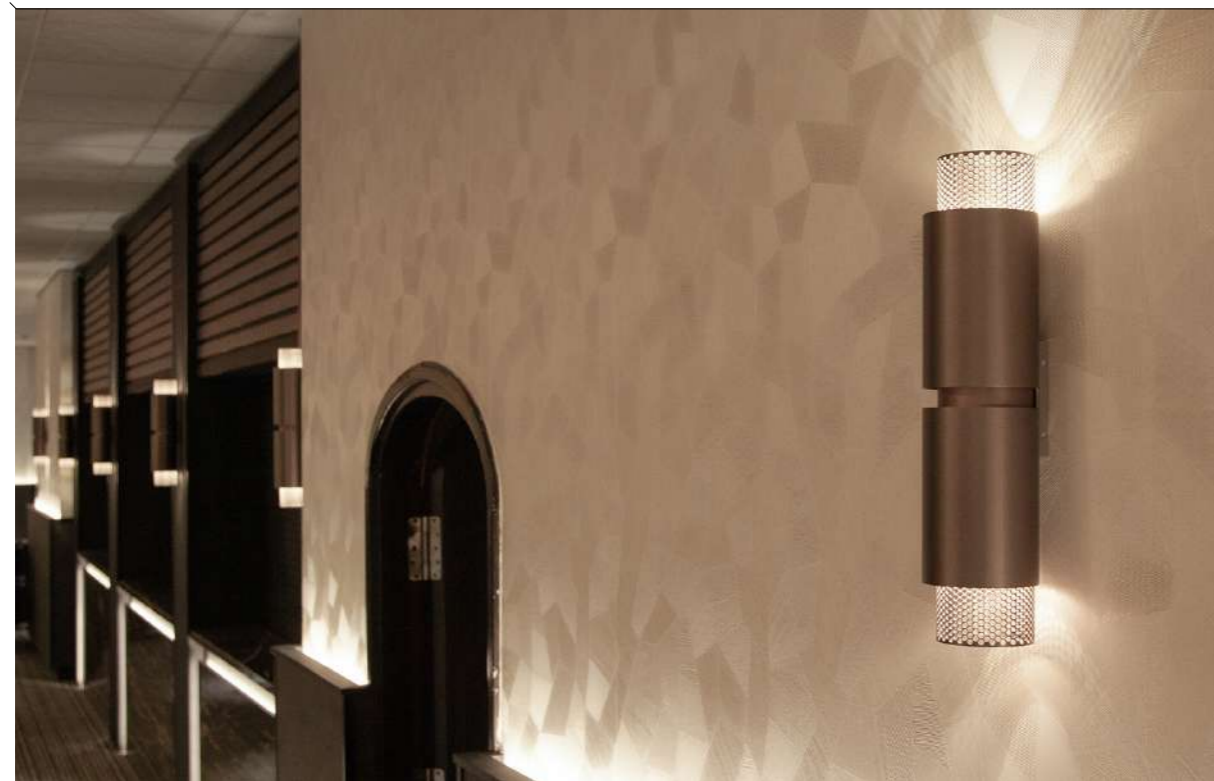

JSPR

UNION

JSPR

contact
T +31 (0) 402692111
INFO@JSPREU
WWW.JSPREU

+

Jasper van Grootel

The Union collection consists of a variety of striking, wall sconces. Each model consists of different layers, unified into four unique wall luminaires: two solid models and two vibrant models with custom hexagon shape pattern perforations.

The Union wall lights offer both up- and downlight, and also indirect light that shines through the different layers in an atmospheric way.

With this collection, designer Jasper van Grootel wanted to design a wall fixture that really catches the eye and adds an aesthetic value to any interior, public or private. Even when the fixture is switched off, it is still a feast for the eyes!

UNION Large 3
height 500 mm | diameter 120 mm
2 LED bulbs - 14 W

UNION Medium 1
height 310 mm | diameter 120 mm
2 LED bulbs - 14 W

UNION Medium 2
height 310 mm | diameter 120 mm
2 LED bulbs - 14 W

UNION Medium 4
height 310 mm | diameter 120 mm
2 LED bulbs - 14 W

MATERIAL & COLOUR

CUSTOM COLOURS ON REQUEST

UNION COLLECTION IS CRAFTED FROM ANODISED ALUMINUM AVAILABLE IN SEVEN STANDARD JSPR COLOURS. CUSTOM COLOURS UPON REQUEST.

DELIVERED FULLY ASSEMBLED. THE LIGHT FIXTURES OPERATE ON 240V/ 120V/ 12V ON REQUEST.