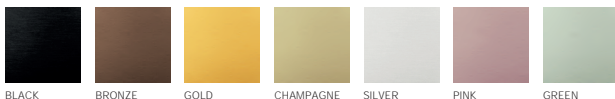

Handcrafted in the Netherlands.

UNION Pendant Large
height: 500 mm | diameter: 120 mm
2x LED bulbs - 10W

UNION Pendant Medium
height: 310 mm | diameter: 120 mm
2x LED bulbs - 10W

MATERIAL & COLOUR

CUSTOM COLOURS ON REQUEST

- + Crafted from anodised aluminium in 7 standard JSPR colors.
- + Operates on 230V / 110V and 12V on request.
- + Dimmable LED.
- + Customisation upon request.

CONTACT

JSPR
T +31 (0) 402692111
INFO@JSPR.EU
WWW.JSPR.EU