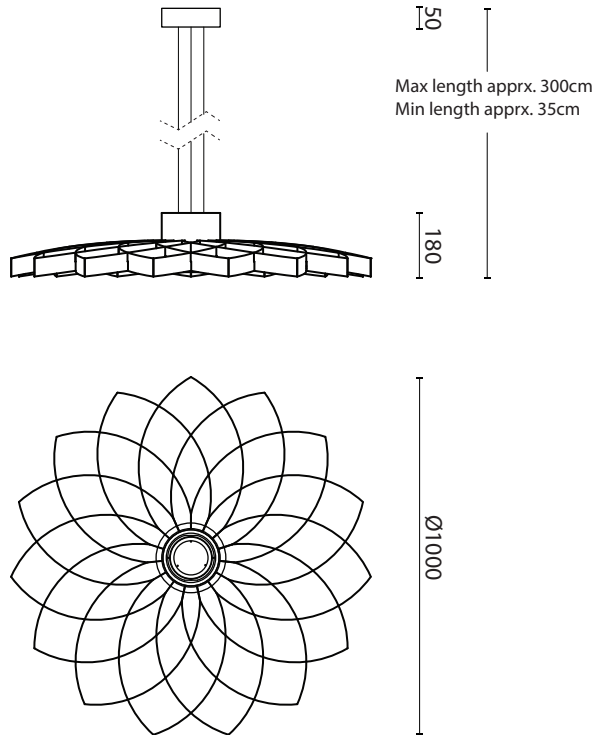

SPECIFICATIONS

DAHLIA Small

suspended light fixture

Collection

Dahlia

Dimensions

Height: 180 mm
 Diameter: 1000 mm

Weight

Canopy

Included
 size: 50mm x Ø160mm

Certification

Europe:

USA & Canada:
 low voltage in combination with
 UL driver

Lighting

Europe (240V) | 12V on request
 LED spot: 12V; 11W; 620lm; dimmable
 LED strip: 12V; 15W; 1750lm; dimmable
 total wattage: 25W
 total lumens: 2370lm (est.)
 color temp. 2700k

Dahlia

Dimensions

Height: 220 mm
 Diameter: 1500 mm

Weight

4,5kg / 10lb

Usage

indoor

Materials

Collection

Dahlia

Materials

Anodized aluminium

Lighting

Europe (240V) | 12V on request
 light source: 12V LED strip, dimmable
 wattage: 15W
 lumens: 1750lm (est.)
 color temp. 2700k

Dimensions

Diameter: 1000 mm
 Depth: 220 mm