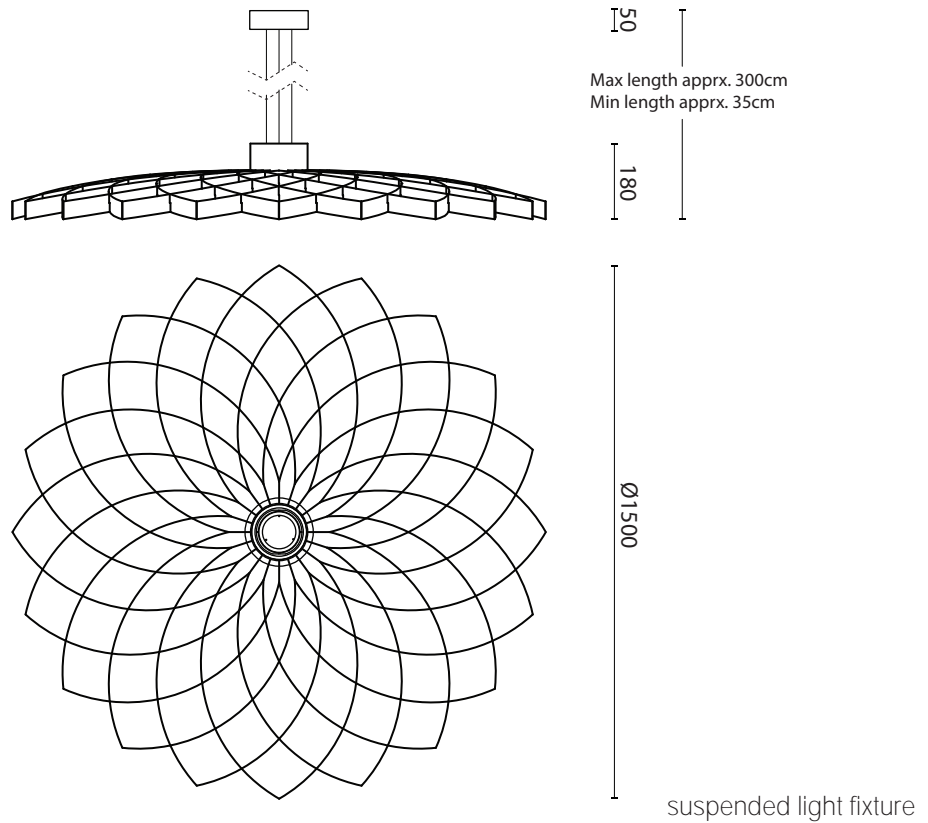

SPECIFICATIONS

DAHLIA Medium

Collection

Dahlia

Dimensions

Height: 220 mm
Diameter: 1500 mm

Weight

4,5kg / 10lb

Usage

indoor

Materials

Anodized aluminium

Suspension

Delivered with 3 meter long stainless steel suspension cable set.

custom lengths upon request.

Canopy

Included
size: 50mm x Ø160mm

Certification

Europe:

USA & Canada:
low voltage in combination with
UL driver

Lighting

Europe (240V) | 12V on request
LED spot: 12V; 11W; 620lm; dimmable
LED strip: 12V; 15W; 1750lm; dimmable
total wattage: 25W
total lumens: 2370lm (est.)
color temp. 2700k

USA & Canada (120V) | 12V
LED spot: 12V; 11W; 620lm; dimmable
LED strip: 12V; 15W; 1750lm; dimmable
total wattage: 25W
total lumens: 2370lm (est.)
color temp. 2700k

Dimming*

0 - 10V, DALI, conventional / phase cut

*specify dimming system, available for purchase

Remarks

Delivered assembled.
Driver included.
Canopy matching color
(specify otherwise).
Accessories see price list.