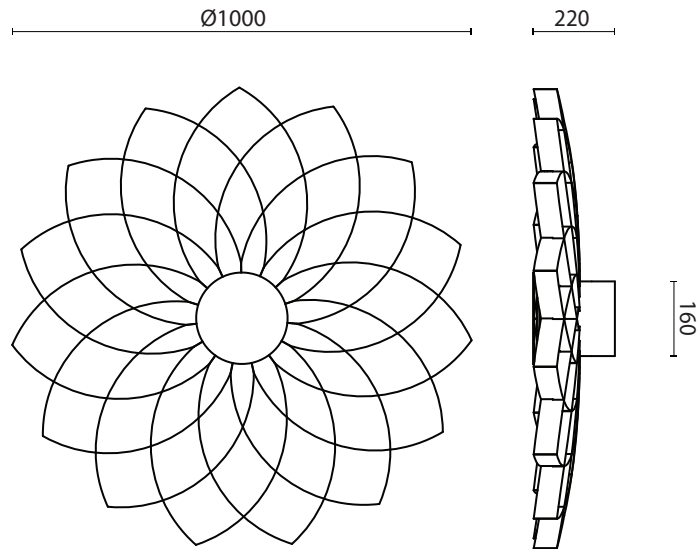

SPECIFICATIONS

DAHLIA Medium

wall fixture

Collection

Dahlia

Materials

Anodized aluminium

Lighting

Europe (240V) | 12V on request
light source: 12V LED strip, dimmable
wattage: 15W
lumens: 1750lm (est.)
color temp. 2700k

Dimensions

Diameter: 1000 mm
Depth: 220 mm

Certification

Europe:
CE

USA & Canada (120V) | 12V
light source: 12V LED strip, dimmable
wattage: 15W
lumens: 1750lm (est.)
color temp. 2700k

Weight

4,5kg / 10lb

USA & Canada:
low voltage in combination with
UL driver

Usage

indoor

Dimming*

0 - 10V, DALI, conventional / phase cut

*specify dimming system, available for purchase

Remarks

Delivered assembled.
Driver included.
Accessories see price list.