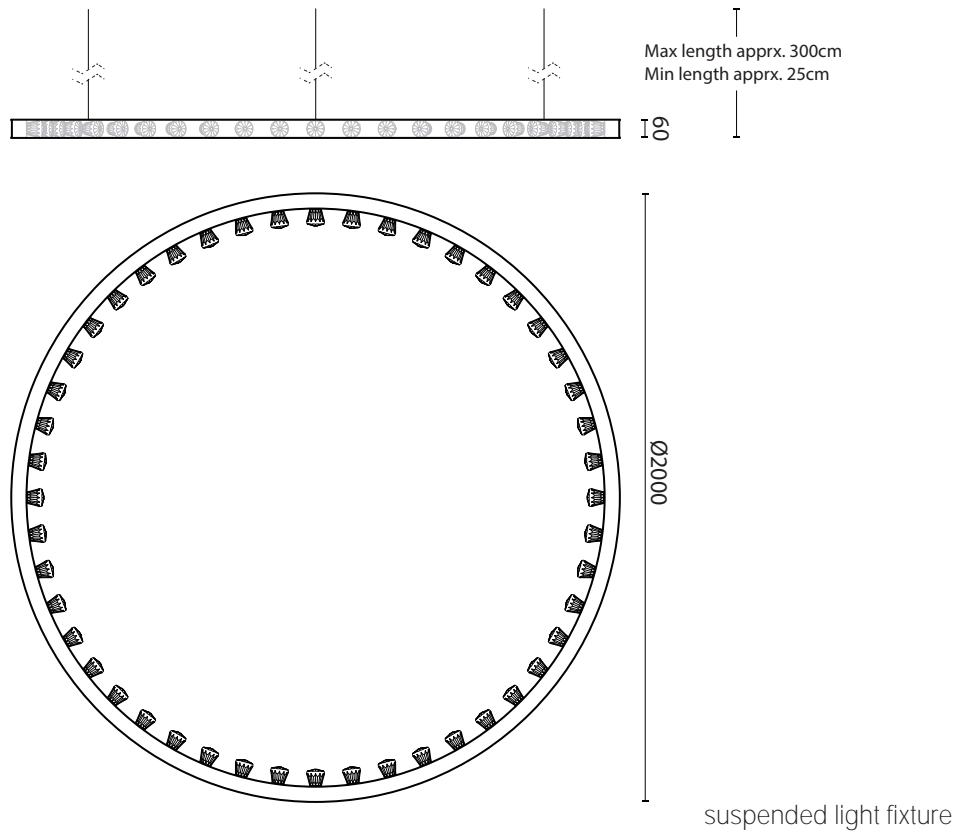

SPECIFICATIONS

AURORA Large

Collection

Aurora

Dimensions

Height: 60 mm
Diameter: 2000 mm

Weight

6kg / 13lb

Usage

indoor

Materials

Anodized aluminium
48x retro LED bulbs

Suspension

Delivered with 3 meter long
stainless steel suspension cable
set.

custom lengths upon request.

Canopy

Delivered with 3x ceiling
fasteners.

Canopy sold separately.
Please see price list.

Certification

Europe:

USA & Canada:
low voltage in combination with
UL driver

Lighting

Europe (240V) | 24V on request
light source: E14 LED bulb non-dimmable
dimmable extra charge (see price list)
wattage: 57,6W
lumens: 4800lm (est.)
color temp. 2700k

USA & Canada (120V) 24V
light source: E14 LED bulb, non-dimmable
dimmable extra charge (see price list)
wattage: 57,6W
lumens: 4800lm (est.)
color temp. 2700k

Dimming*

0 - 10V, DALI, conventional / phase cut

*specify dimming system, available for
purchase

Remarks

Assembly required.
Canopies & other
accessories see price list.