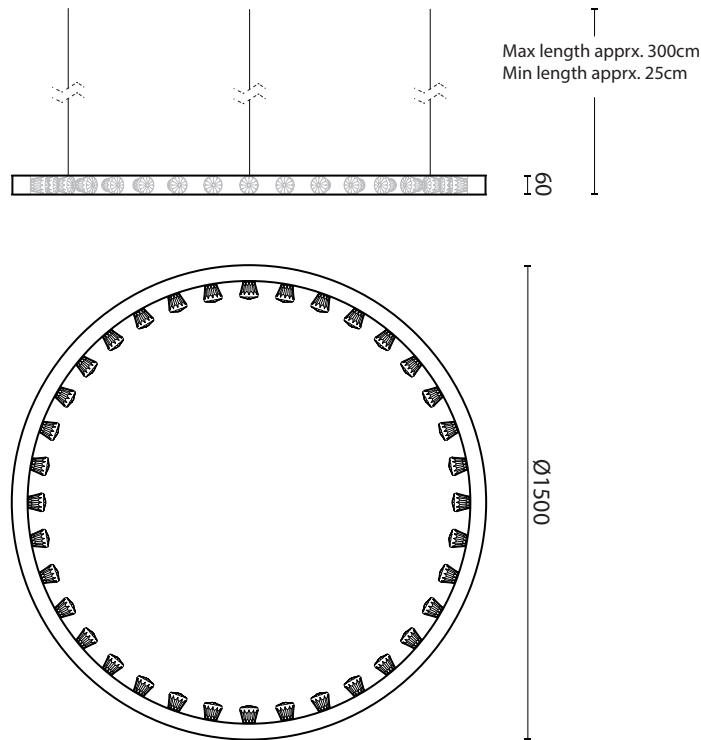

SPECIFICATIONS

AURORA Medium

suspended light fixture

Collection

Aurora

Dimensions

Height: 60 mm
Diameter: 1500 mm

Weight

4kg / 8,8lb

Usage

indoor

Materials

Anodized aluminium
36x retro LED bulbs

Suspension

Delivered with 3 meter long
stainless steel suspension cable
set.

custom lengths upon request.

Canopy

Delivered with 3x ceiling
fasteners.

Canopy sold separately.
Please see price list.

Certification

Europe:

USA & Canada:
low voltage in combination with
UL driver

Lighting

Europe (240V) | 24V on request
light source: E14 LED bulb non-dimmable
dimmable extra charge (see price list)
wattage: 43,2W
lumens: 3600lm (est.)
color temp. 2700k

USA & Canada (120V) 24V
light source: E14 LED bulb, non-dimmable
dimmable extra charge (see price list)
wattage: 43,2W
lumens: 3600lm (est.)
color temp. 2700k

Dimming*

0 - 10V, DALI, conventional / phase cut

*specify dimming system, available for
purchase

Remarks

Delivered assembled.
Canopies & other
accessories see price list.