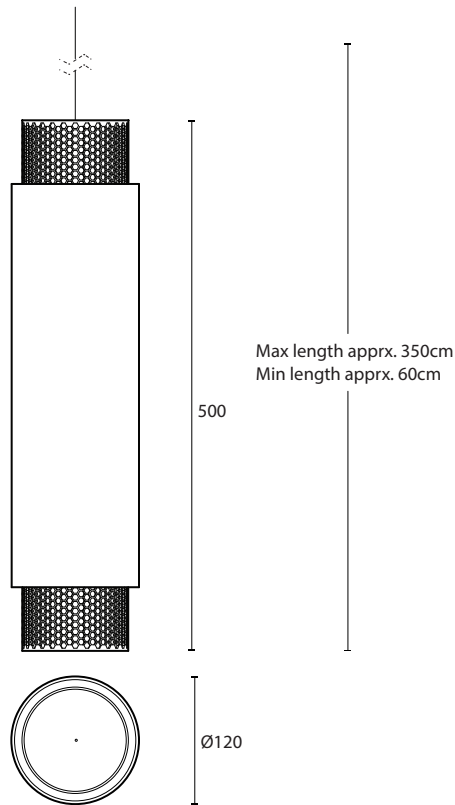

SPECIFICATIONS

UNION Pendant Large

suspended light fixture

Collection

Union Pendant

Materials

Anodized aluminium

Lighting

Europe (240V) | 12V/24V on request
light source: 1x GU10 LED spot, dimmable
1x G9 LED bulb, dimmable
wattage: 10W total
lumens: 1260lm (est.)
color temp. 2700k

Dimensions

Height: 500 mm
Diameter: 120 mm

Suspension

Delivered with 3 meter long
stainless steel suspension cable
set.

USA & Canada (120V) 24V
light source: 1x GU10 LED spot, dimmable
1x G9 LED bulb, dimmable
wattage: 10W total
lumens: 1260lm (est.)
color temp. 2700k

Weight

2kg | 4,4lb

custom lengths upon request.

Usage

indoor

Canopy

Delivered with 1x ceiling
fastener.

Color options

Black
Bronze
Gold
Champagne
Silver
Pink
Green

Canopies sold separately.
Please see price list.

Certification

Europe:
CE

Dimming*

0 - 10V, DALI, conventional / phase cut

*specify dimming system, available for
purchase

Remarks

Delivered assembled.

custom on request