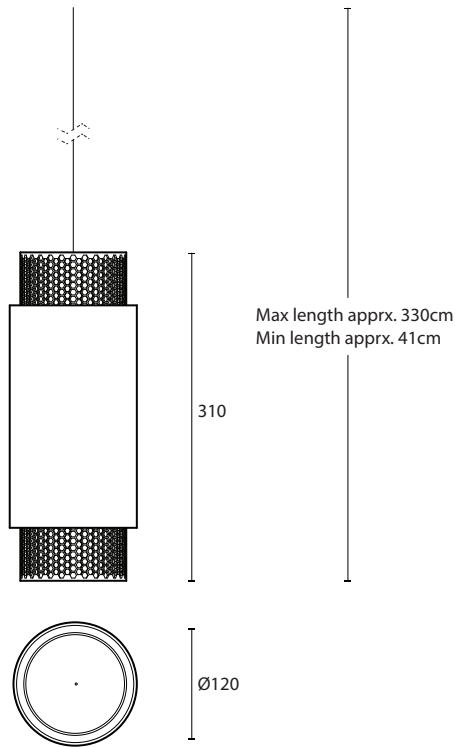

SPECIFICATIONS

UNION Pendant Medium

suspended light fixture

Collection

Union Pendant

Materials

Anodized aluminium

Lighting

Europe (240V) | 12V/24V on request
light source: 1x GU10 LED spot, dimmable
1x G9 LED bulb, dimmable
wattage: 10W total
lumens: 1260lm (est.)
color temp. 2700k

Dimensions

Height: 310 mm
Diameter: 120 mm

Suspension

Delivered with 3 meter long
stainless steel suspension cable
set.

USA & Canada (120V) 24V
light source: 1x GU10 LED spot, dimmable
1x G9 LED bulb, dimmable
wattage: 10W total
lumens: 1260lm (est.)
color temp. 2700k

Weight

1kg | 2.2lb

custom lengths upon request.

Usage

indoor

Canopy

Delivered with 1x ceiling
fastener.

Color options

Black
Bronze
Gold
Champagne
Silver
Pink
Green

Canopies sold separately.
Please see price list.

Certification

Europe:
CE

Dimming*

0 - 10V, DALI, conventional / phase cut

*specify dimming system, available for
purchase

Remarks

Delivered assembled.

custom on request