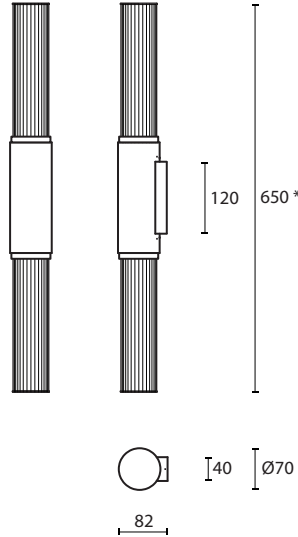

SPECIFICATIONS

PILLAR wall light

wall fixture

Collection

Pillar

Dimensions

Height: 650 mm
Diameter: 70 mm
Length: 82 mm

Weight

2,5kg / 5,5lb

Usage

indoor

Color options

Black
Bronze
Gold
Champagne
Silver
Pink
Green

custom on request

Materials

Anodized aluminium
Hardened glass

Delivered

Fully assembled, design
includes wall plate
(120 mm x 40 mm)

Certification

Europe:

USA & Canada:
low voltage in combination with
UL driver

Lighting

Europe (240V) | 12V/24V on request
light source: LED dimmable
wattage: 14W
lumens: 1120lm (est.)
color temp. 2700k

USA & Canada (120V) 24V
light source: LED dimmable
wattage: 14W
lumens: 1120lm (est.)
color temp. 2700k

Dimming*

0 - 10V, DALI, conventional / phase cut

*specify dimming system, available for
purchase

Remarks

Delivered assembled.