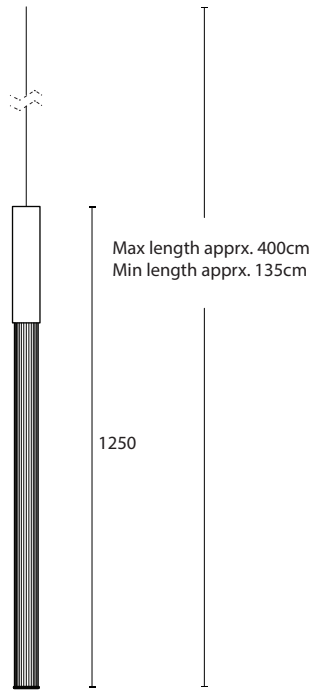

SPECIFICATIONS

PILLAR pendant 125

suspended light fixture

Collection

Pillar

Dimensions

Height: 1250 mm
Diameter: 65 mm

Weight

2kg / 4,4lb

Usage

indoor

Color options

Black
Bronze
Gold
Champagne
Silver
Pink
Green

custom on request

Materials

Anodized aluminium
Hardened glass

Suspension

Delivered with 3 meter long
stainless steel suspension cable
set.

custom lengths upon request.

Canopy

Delivered with 1x ceiling
fastener.

Canopies sold separately.
Please see price list.

Certification

Europe:
CE

USA & Canada:
low voltage in combination with
UL driver

Lighting

Europe (240V) | 12V/24V on request
light source: LED dimmable
wattage: 10W
lumens: 340lm (est.)
color temp. 2700k

USA & Canada (120V) 24V
light source: LED dimmable
wattage: 10W
lumens: 340lm (est.)
color temp. 2700k

Dimming*

0 - 10V, DALI, conventional / phase cut

*specify dimming system, available for
purchase

Remarks

Delivered assembled.