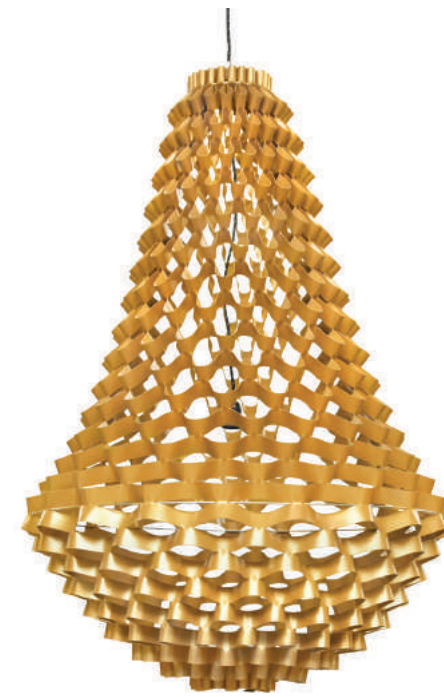

JSPR

CROWN

CONTACT

JSPR
T +31 (0) 402692111
INFO@JSPR.EU
WWW.JSPR.EU

+

Grietje Schepers

Grietje Schepers knew how to surprise everyone with her beautiful Crown. She designed the embodiment of classical beauty, the chandelier, in a brilliant cutting pattern and an innovative material. By both classical and modern elements, this design comes to right in many different environments and through the not so modest sizes (135cm and 225cm), this fixture is not to be missed and a real eye catcher!

CROWN medium
height 1350 mm | diameter 800 mm
E27 fitting max 100W

CROWN large
height 2250 mm | diameter 1350 mm
E27 fitting max 100W

COLORS

MATERIALS

CROWN COLLECTION IS CRAFTED FROM NYLON WITH FLAME RETARDANT COLORED PVC TOP COATING. AVAILABLE IN 4 METALLIC COLORS, BLACK AND WHITE.
DELIVERED WITH 2,5 METER LONG TEXTILE ELECTRICITY CABLE AND STAINLESS STEEL SUSPENSION CABLE.
BULBS, DIMMERS AND CANOPIES SOLD SEPARATELY.
CUSTOMISATION UPON REQUEST.