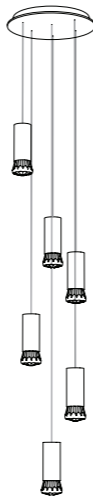

Available in seven anodized colors (black, silver, champagne, gold, bronze, pink and green), this delicate lighting fixture will truly be a piece of jewelry in both hospitality and domestic projects; stores and windows, above tables in dining rooms and restaurants as well as in foyers and lobbies.

DELIVERED WITH 1.5 / 2 / 3 METER WIRES FOR PENDANTS, CUSTOM LENGTHS UPON REQUEST.

EQUIPPED WITH 1.2W NON DIMMABLE LED LIGHT BULBS, DIMMABLE BULBS SOLD SEPARATELY.

1 Jewel dot

H: 1500mm | D: 26mm
weight 0.5 kg

1 Jewel straight

H: 1500mm | D: 120mm
weight 0.5 kg

3 Jewels straight

H: 1500mm | D: 210mm
weight 1.5 kg

6 Jewels straight

H: 1500mm | D: 310mm
weight 2.5 kg

1 Jewel straight

H: 1500mm | L: 120mm | W: 120mm
weight 0.5 kg

3 Jewels straight

H: 1500mm | L: 180mm | W: 180mm
weight 1.5 kg

6 Jewels straight

H: 1500mm | L: 270mm | W: 270mm
weight 2.5 kg

9 Jewels straight

H: 1500mm | D: 410mm
weight 3.5 kg

11 Jewels straight

H: 1500mm | D: 460mm
weight 4.5 kg