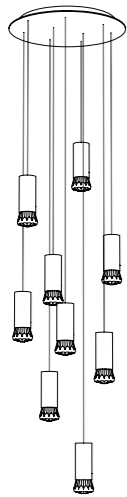

DELIVERED WITH 1.5 / 2 / 3 METER WIRES FOR PENDANTS, CUSTOM LENGTHS UPON REQUEST.

EQUIPPED WITH 1.2W NON DIMMABLE LED LIGHT BULBS, DIMMABLE BULBS SOLD SEPARATELY.

1 Jewel dot

H: 1500mm | D: 26mm
weight 0.5 kg

1 Jewel straight

H: 1500mm | D: 120mm
weight 0.5 kg

3 Jewels straight

H: 1500mm | D: 210mm
weight 1.5 kg

6 Jewels straight

H: 1500mm | D: 310mm
weight 2.5 kg

1 Jewel straight

H: 1500mm | L: 120mm | W: 120mm
weight 0.5 kg

3 Jewels straight

H: 1500mm | L: 180mm | W: 180mm
weight 1.5 kg

6 Jewels straight

H: 1500mm | L: 270mm | W: 270mm
weight 2.5 kg

9 Jewels straight

H: 1500mm | D: 410mm
weight 3.5 kg

11 Jewels straight

H: 1500mm | D: 460mm
weight 4.5 kg

15 Jewels straight

H: 1500mm | D: 550mm
weight 6 kg

9 Jewels straight

H: 1500mm | L: 450mm | W: 300mm
weight 3.5 kg

11 Jewels straight

H: 1500mm | L: 600mm | W: 300mm
weight 4.5 kg

15 Jewels straight

H: 1500mm | L: 750mm | W: 300mm
weight 6 kg