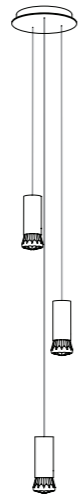

Available in seven anodized colors (black, silver, champagne, gold, bronze, pink and green), this delicate lighting fixture will truly be a piece of jewelry in both hospitality and domestic projects; stores and windows, above tables in dining rooms and restaurants as well as in foyers and lobbies.

DELIVERED WITH 1.5 / 2 / 3 METER WIRES FOR PENDANTS, CUSTOM LENGTHS UPON REQUEST.

EQUIPPED WITH 1.2W NON DIMMABLE LED LIGHT BULBS, DIMMABLE BULBS SOLD SEPARATELY.

1 Jewel dot

H: 1500mm | D: 26mm
weight 0.5 kg

1 Jewel straight

H: 1500mm | D: 120mm
weight 0.5 kg

3 Jewels straight

H: 1500mm | D: 210mm
weight 1.5 kg

6 Jewels straight

H: 1500mm | D: 310mm
weight 2.5 kg

1 Jewel straight

H: 1500mm | L: 120mm | W: 120mm
weight 0.5 kg

3 Jewels straight

H: 1500mm | L: 180mm | W: 180mm
weight 1.5 kg

6 Jewels straight

H: 1500mm | L: 270mm | W: 270mm
weight 2.5 kg

9 Jewels straight

H: 1500mm | D: 410mm
weight 3.5 kg

11 Jewels straight

H: 1500mm | D: 460mm
weight 4.5 kg