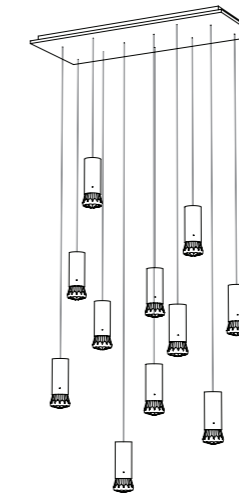

1 Jewel straight

H: 1500mm | D: 120mm
weight 0.5 kg

3 Jewels straight

H: 1500mm | D: 210mm
weight 1.5 kg

6 Jewels straight

H: 1500mm | D: 310mm
weight 2.5 kg

1 Jewel straight

H: 1500mm | L: 120mm | W: 120mm
weight 0.5 kg

3 Jewels straight

H: 1500mm | L: 180mm | W: 180mm
weight 1.5 kg

6 Jewels straight

H: 1500mm | L: 270mm | W: 270mm
weight 2.5 kg

9 Jewels straight

H: 1500mm | D: 410mm
weight 3.5 kg

11 Jewels straight

H: 1500mm | D: 460mm
weight 4.5 kg

15 Jewels straight

H: 1500mm | D: 550mm
weight 6 kg

9 Jewels straight

H: 1500mm | L: 450mm | W: 300mm
weight 3.5 kg

11 Jewels straight

H: 1500mm | L: 600mm | W: 300mm
weight 4.5 kg

15 Jewels straight

H: 1500mm | L: 750mm | W: 300mm
weight 6 kg

JEWELS COLLECTION IS AVAILABLE STANDARD WITH ROUND CEILING PLATES, RECTANGULAR UPON REQUEST.
JEWELS COLLECTION CONSISTS OF 13 DIFFERENT CEILING PLATE SIZES AND SHAPES COMBINED WITH EITHER STRAIGHT OR ANGLED PENDANTS.