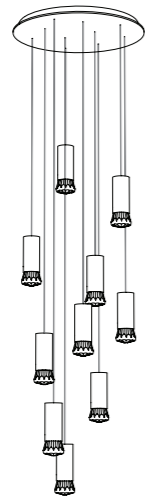

DELIVERED WITH 1.5 / 2 / 3 METER WIRES FOR PENDANTS, CUSTOM LENGTHS UPON REQUEST.

EQUIPPED WITH 1.2W NON DIMMABLE LED LIGHT BULBS, DIMMABLE BULBS SOLD SEPARATELY.

1 Jewel dot

H: 1500mm | D: 26mm
weight 0.5 kg

1 Jewel straight

H: 1500mm | D: 120mm
weight 0.5 kg

3 Jewels straight

H: 1500mm | D: 210mm
weight 1.5 kg

6 Jewels straight

H: 1500mm | D: 310mm
weight 2.5 kg

1 Jewel straight

H: 1500mm | L: 120mm | W: 120mm
weight 0.5 kg

3 Jewels straight

H: 1500mm | L: 180mm | W: 180mm
weight 1.5 kg

6 Jewels straight

H: 1500mm | L: 270mm | W: 270mm
weight 2.5 kg

9 Jewels straight

H: 1500mm | D: 410mm
weight 3.5 kg

11 Jewels straight

H: 1500mm | D: 460mm
weight 4.5 kg

15 Jewels straight

H: 1500mm | D: 550mm
weight 6 kg

9 Jewels straight

H: 1500mm | L: 450mm | W: 300mm
weight 3.5 kg

11 Jewels straight

H: 1500mm | L: 600mm | W: 300mm
weight 4.5 kg

15 Jewels straight

H: 1500mm | L: 750mm | W: 300mm
weight 6 kg