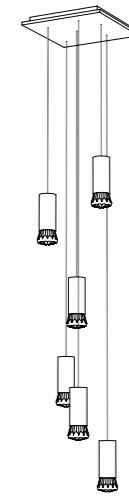

DELIVERED WITH 1.5 / 2 / 3 METER WIRES FOR PENDANTS, CUSTOM LENGTHS UPON REQUEST.

EQUIPPED WITH 1.2W NON DIMMABLE LED LIGHT BULBS, DIMMABLE BULBS SOLD SEPARATELY.

1 Jewel dot

H: 1500mm | D: 26mm
weight 0.5 kg

1 Jewel straight

H: 1500mm | D: 120mm
weight 0.5 kg

3 Jewels straight

H: 1500mm | D: 210mm
weight 1.5 kg

6 Jewels straight

H: 1500mm | D: 310mm
weight 2.5 kg

1 Jewel straight

H: 1500mm | L: 120mm | W: 120mm
weight 0.5 kg

3 Jewels straight

H: 1500mm | L: 180mm | W: 180mm
weight 1.5 kg

6 Jewels straight

H: 1500mm | L: 270mm | W: 270mm
weight 2.5 kg

9 Jewels straight

H: 1500mm | D: 410mm
weight 3.5 kg

11 Jewels straight

H: 1500mm | D: 460mm
weight 4.5 kg

15 Jewels straight

H: 1500mm | D: 550mm
weight 6 kg

9 Jewels straight

H: 1500mm | L: 450mm | W: 300mm
weight 3.5 kg

11 Jewels straight

H: 1500mm | L: 600mm | W: 300mm
weight 4.5 kg

15 Jewels straight

H: 1500mm | L: 750mm | W: 300mm
weight 6 kg