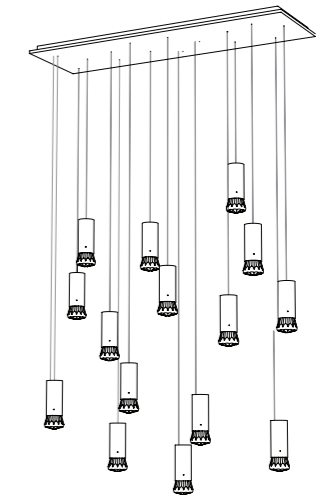

1 Jewel straight

H: 1500mm | D: 120mm
weight 0.5 kg

3 Jewels straight

H: 1500mm | D: 210mm
weight 1.5 kg

6 Jewels straight

H: 1500mm | D: 310mm
weight 2.5 kg

1 Jewel straight

H: 1500mm | L: 120mm | W: 120mm
weight 0.5 kg

3 Jewels straight

H: 1500mm | L: 180mm | W: 180mm
weight 1.5 kg

6 Jewels straight

H: 1500mm | L: 270mm | W: 270mm
weight 2.5 kg

9 Jewels straight

H: 1500mm | D: 410mm
weight 3.5 kg

11 Jewels straight

H: 1500mm | D: 460mm
weight 4.5 kg

15 Jewels straight

H: 1500mm | D: 550mm
weight 6 kg

9 Jewels straight

H: 1500mm | L: 450mm | W: 300mm
weight 3.5 kg

11 Jewels straight

H: 1500mm | L: 600mm | W: 300mm
weight 4.5 kg

15 Jewels straight

H: 1500mm | L: 750mm | W: 300mm
weight 6 kg

JEWELS COLLECTION IS AVAILABLE STANDARD WITH ROUND CEILING PLATES, RECTANGULAR UPON REQUEST.
JEWELS COLLECTION CONSISTS OF 13 DIFFERENT CEILING PLATE SIZES AND SHAPES COMBINED WITH EITHER STRAIGHT OR ANGLED PENDANTS.