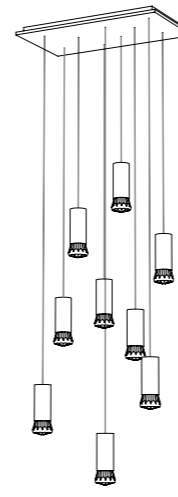

1 Jewel straight

H: 1500mm | D: 120mm
weight 0.5 kg

3 Jewels straight

H: 1500mm | D: 210mm
weight 1.5 kg

6 Jewels straight

H: 1500mm | D: 310mm
weight 2.5 kg

1 Jewel straight

H: 1500mm | L: 120mm | W: 120mm
weight 0.5 kg

3 Jewels straight

H: 1500mm | L: 180mm | W: 180mm
weight 1.5 kg

6 Jewels straight

H: 1500mm | L: 270mm | W: 270mm
weight 2.5 kg

9 Jewels straight

H: 1500mm | D: 410mm
weight 3.5 kg

11 Jewels straight

H: 1500mm | D: 460mm
weight 4.5 kg

15 Jewels straight

H: 1500mm | D: 550mm
weight 6 kg

9 Jewels straight

H: 1500mm | L: 450mm | W: 300mm
weight 3.5 kg

11 Jewels straight

H: 1500mm | L: 600mm | W: 300mm
weight 4.5 kg

15 Jewels straight

H: 1500mm | L: 750mm | W: 300mm
weight 6 kg

JEWELS COLLECTION IS AVAILABLE STANDARD WITH ROUND CEILING PLATES, RECTANGULAR UPON REQUEST.
JEWELS COLLECTION CONSISTS OF 13 DIFFERENT CEILING PLATE SIZES AND SHAPES COMBINED WITH EITHER STRAIGHT OR ANGLED PENDANTS.