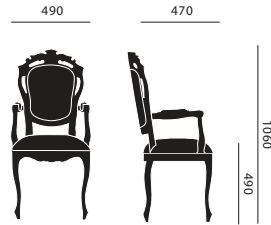

measurements in mm

dining chair

dining chair with armrests

petit toi

voltaire I

voltaire II

club chair

sofa

love seat

canopy chair

MATERIAL & COLOUR

PU RUBBER COATING SUITABLE FOR INDOOR AND OUTDOOR PROJECTS

AVAILABLE IN 24 STANDARD JSPR COLOURS. CUSTOM COLOURS IN ANY RAL, INDEX OR CMS/PANTONE COLOUR UPON REQUEST.