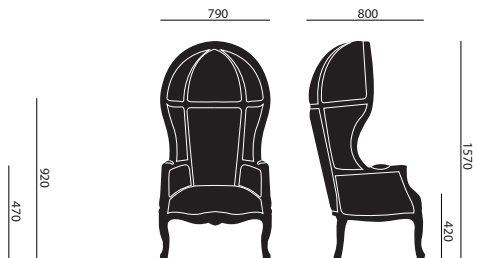

measurements in mm

dining chair

dining chair with armrests

petit toi

voltaire I

voltaire II

club chair

sofa

love seat

canopy chair

MATERIAL & COLOUR

PU RUBBER COATING SUITABLE FOR INDOOR AND OUTDOOR PROJECTS

AVAILABLE IN 24 STANDARD JSPR COLOURS. CUSTOM COLOURS IN ANY RAL, INDEX OR CMS/PANTONE COLOUR UPON REQUEST.