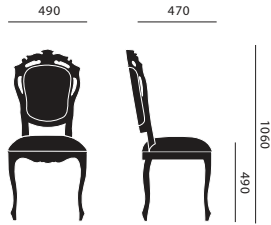

measurements in mm

dining chair

dining chair with armrests

petit toi

voltaire I

voltaire II

club chair

sofa

love seat

canopy chair

MATERIAL & COLOUR

PU RUBBER COATING SUITABLE FOR INDOOR AND OUTDOOR PROJECTS

AVAILABLE IN 24 STANDARD JSPR COLOURS. CUSTOM COLOURS IN ANY RAL, INDEX OR CMS/PANTONE COLOUR UPON REQUEST.