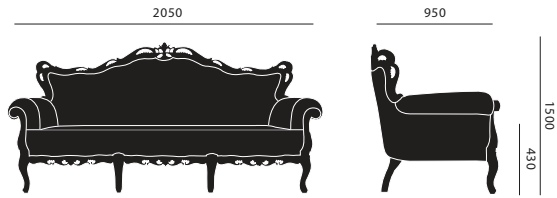

measurements in mm

dining chair

dining chair with armrests

petit toi

voltaire I

voltaire II

club chair

sofa

love seat

canopy chair

MATERIAL & COLOUR

PU RUBBER COATING SUITABLE FOR INDOOR AND OUTDOOR PROJECTS

AVAILABLE IN 24 STANDARD JSPR COLOURS. CUSTOM COLOURS IN ANY RAL, INDEX OR CMS/PANTONE COLOUR UPON REQUEST.