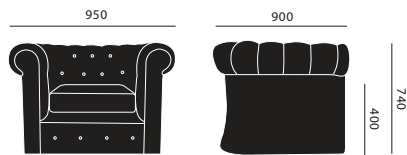

measurements in mm

dining chair

dining chair with armrests

petit toi

voltaire I

voltaire II

club chair

sofa

love seat

canopy chair

MATERIAL & COLOUR

PU RUBBER COATING SUITABLE FOR INDOOR AND OUTDOOR PROJECTS

AVAILABLE IN 24 STANDARD JSPR COLOURS. CUSTOM COLOURS IN ANY RAL, INDEX OR CMS/PANTONE COLOUR UPON REQUEST.