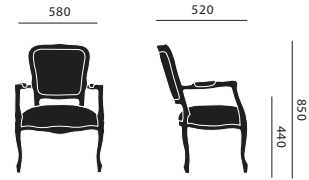

measurements in mm

dining chair

dining chair with armrests

petit toi

voltaire I

voltaire II

club chair

sofa

love seat

canopy chair

MATERIAL & COLOUR

PU RUBBER COATING SUITABLE FOR INDOOR AND OUTDOOR PROJECTS

AVAILABLE IN 24 STANDARD JSPR COLOURS. CUSTOM COLOURS IN ANY RAL, INDEX OR CMS/PANTONE COLOUR UPON REQUEST.