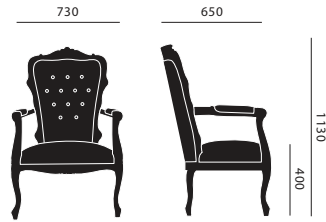

measurements in mm

dining chair

dining chair with armrests

petit toi

voltaire I

voltaire II

club chair

sofa

love seat

canopy chair

MATERIAL & COLOUR

PU RUBBER COATING SUITABLE FOR INDOOR AND OUTDOOR PROJECTS

AVAILABLE IN 24 STANDARD JSPR COLOURS. CUSTOM COLOURS IN ANY RAL, INDEX OR CMS/PANTONE COLOUR UPON REQUEST.