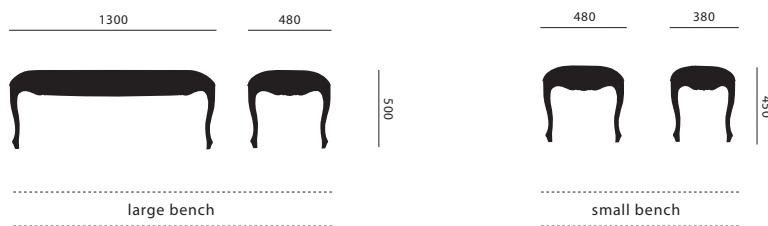

measurements in mm

dining chair

dining chair with armrests

petit toi

voltaire I

voltaire II

club chair

sofa

love seat

canopy chair

MATERIAL & COLOUR

PU RUBBER COATING SUITABLE FOR INDOOR AND OUTDOOR PROJECTS

AVAILABLE IN 24 STANDARD JSPR COLOURS. CUSTOM COLOURS IN ANY RAL, INDEX OR CMS/PANTONE COLOUR UPON REQUEST.