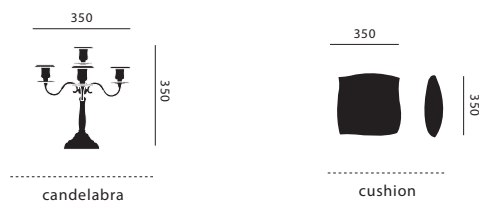

measurements in mm

dining chair

dining chair with armrests

petit toi

voltaire I

voltaire II

club chair

sofa

love seat

canopy chair

MATERIAL & COLOUR

PU RUBBER COATING SUITABLE FOR INDOOR AND OUTDOOR PROJECTS

AVAILABLE IN 24 STANDARD JSPR COLOURS. CUSTOM COLOURS IN ANY RAL, INDEX OR CMS/PANTONE COLOUR UPON REQUEST.