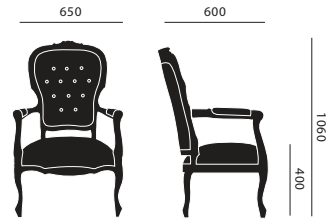

measurements in mm

dining chair

dining chair with armrests

petit toi

voltaire I

voltaire II

club chair

sofa

love seat

canopy chair

MATERIAL & COLOUR

PU RUBBER COATING SUITABLE FOR INDOOR AND OUTDOOR PROJECTS

AVAILABLE IN 24 STANDARD JSPR COLOURS. CUSTOM COLOURS IN ANY RAL, INDEX OR CMS/PANTONE COLOUR UPON REQUEST.