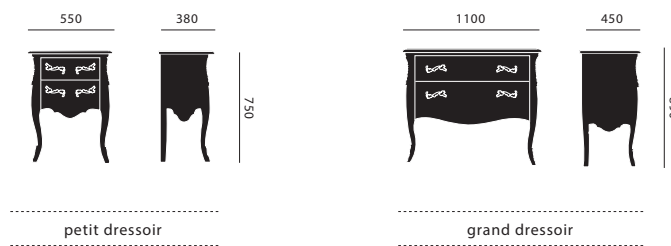

measurements in mm

dining chair

dining chair with armrests

petit toi

voltaire I

voltaire II

club chair

sofa

love seat

canopy chair

MATERIAL & COLOUR

PU RUBBER COATING SUITABLE FOR INDOOR AND OUTDOOR PROJECTS

AVAILABLE IN 24 STANDARD JSPR COLOURS. CUSTOM COLOURS IN ANY RAL, INDEX OR CMS/PANTONE COLOUR UPON REQUEST.