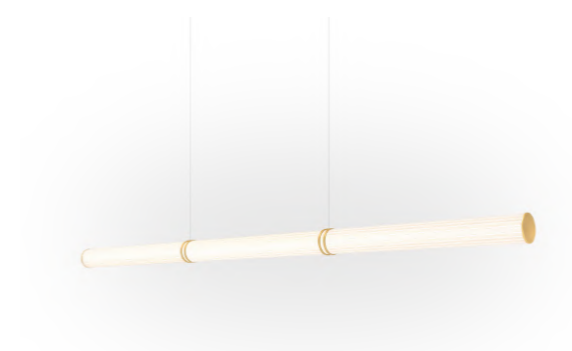

# JSPR

PILLAR

JSPR

contact  
T +31 (0) 402692111  
INFO@JSPREU  
WWW.JSPREU

+

Jasper van Grootel

The Pillar collection owes its name to the inverted, ribbed glass, which reminds us of the iconic Roman pillars. Each Pillar lighting fixture is built around a Crystal glass bar, and finished with brushed aluminum parts that are available in a range of seven luxurious colours.

The combination of the Crystal glass with the brushed aluminum leads to a collection of beautiful lighting fixtures with a very high decorative appearance that really catches the eye. The Pillar collection spreads a soft light that makes any interior feel warm and inviting. We have incorporated the latest technology in this collection, combining modern lighting solutions and high end metalwork.

The Pillar collection consists of a wide range of light fixtures. Two suspended lights, a wall light, table light and two floor lights offering wide application opportunities for both private and public interiors.

Handcrafted in The Netherlands.

**PILLAR 150**  
length 1500 mm | diameter 65 mm  
LED light source - 28 W

**PILLAR 100**  
length 1000 mm | diameter 65 mm  
LED light source - 20 W

**PILLAR Wall Light**  
length 650 mm | depth 70 mm  
LED bulbs - 14 W