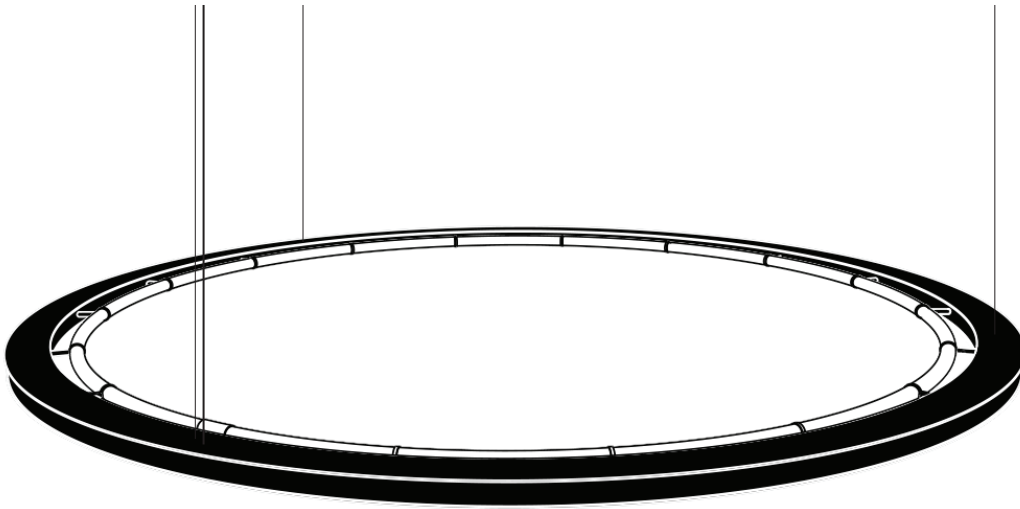

DETAILED INFORMATION

LIGHTING

LED STRIP 30W 7500lm 3000k | 4000k DIMMABLE

VOLTAGE 230 V / 110V / 12 V

USAGE INDOOR

SAFETY STANDARDS

DRIVER INCLUDED

DIMMING SPECIFY DIMMING SYSTEM / AVAILABLE FOR PURCHASE

0 - 10V, DALI, CONVENTIONAL /PHASE CUT, REMOTE CONTROL

SEPARATE DIMMING FOR LED SPOT AND STRIP POSSIBLE

CANOPY NOT INCLUDED, SOLD SEPARATELY

REMARKS DELIVERED WITH 3 METER TEXTILE ELECTRICITY CABLE
AND 3 METER LONG SUPPORT WIRES. CUSTOM LENGTHS ON REQUEST

MATERIAL

ALUMINUM FRAME, NYLON ELECTRICITY WIRE & STAINLESS STEEL
SUPPORT WIRES.

COLOUR

AVAILABLE IN ANODIZED BLACK, BRONZE, CHAMPAGNE, GOLD AND SILVER.
CUSTOM COLORS ON REQUEST.

SIZE & WEIGHT

HEIGHT 30 MM - DIAMETER 1500 MM - WEIGHT 5KG

MEASUREMENTS

MILLIMETERS

NOTE

DELIVERED ASSEMBLED

CONTACT

JSPR
T +31 (0) 402692111
INFO@JSPR.EU
WWW.JSPR.EU