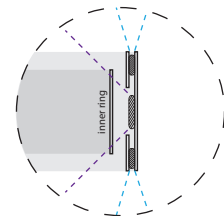

SIZE & WEIGHT

HEIGHT 50 MM - DIAMETER 1500 MM - WEIGHT 2KG

MEASUREMENTS

MILLIMETERS

NOTE

DELIVERED PREASSEMBLED

CONTACT

JSPR  
T +31 (0) 402692111  
INFO@JSPR.EU  
WWW.JSPR.EU