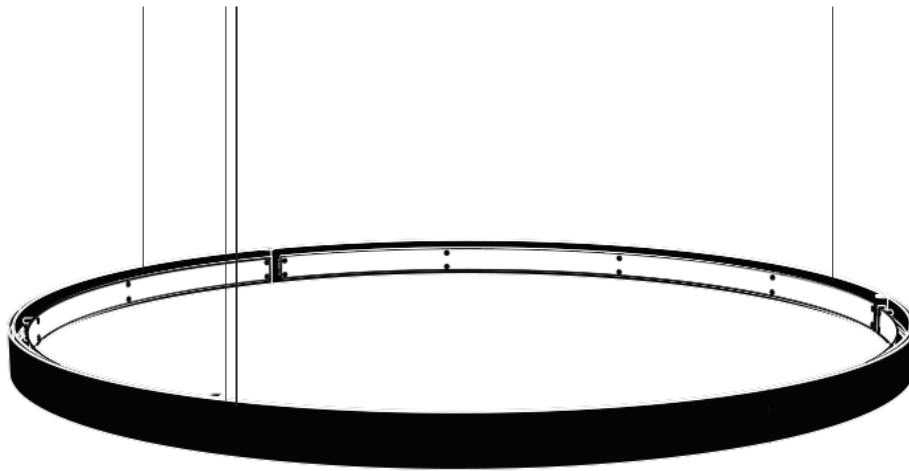

COLOUR

AVAILABLE IN ANODIZED BLACK, BRONZE, CHAMPAGNE, GOLD AND SILVER.  
CUSTOM COLORS ON REQUEST.

SIZE & WEIGHT

HEIGHT 50 MM - DIAMETER 1000 MM - WEIGHT 2KG

MEASUREMENTS

MILLIMETERS

NOTE

DELIVERED PREASSEMBLED

CONTACT

JSPR  
T +31 (0) 402692111  
INFO@JSPR.EU  
WWW.JSPR.EU

LIGHT DISTRIBUTION  
cross section / side view

DETAILED INFORMATION

LIGHTING

<b>EDEN DECO small</b>	30W	4000lm	2700k	dimmable
<b>EDEN DECO small + up &amp; down</b>	90W	4000lm inwards 4150lm upwards 4150lm downwards	2700k	dimmable

SIZE & WEIGHT

HEIGHT 50 MM - DIAMETER 1500 MM - WEIGHT 2KG

MEASUREMENTS

MILLIMETERS

NOTE

DELIVERED PREASSEMBLED

CONTACT

JSPR  
T +31 (0) 402692111  
INFO@JSPR.EU  
WWW.JSPR.EU