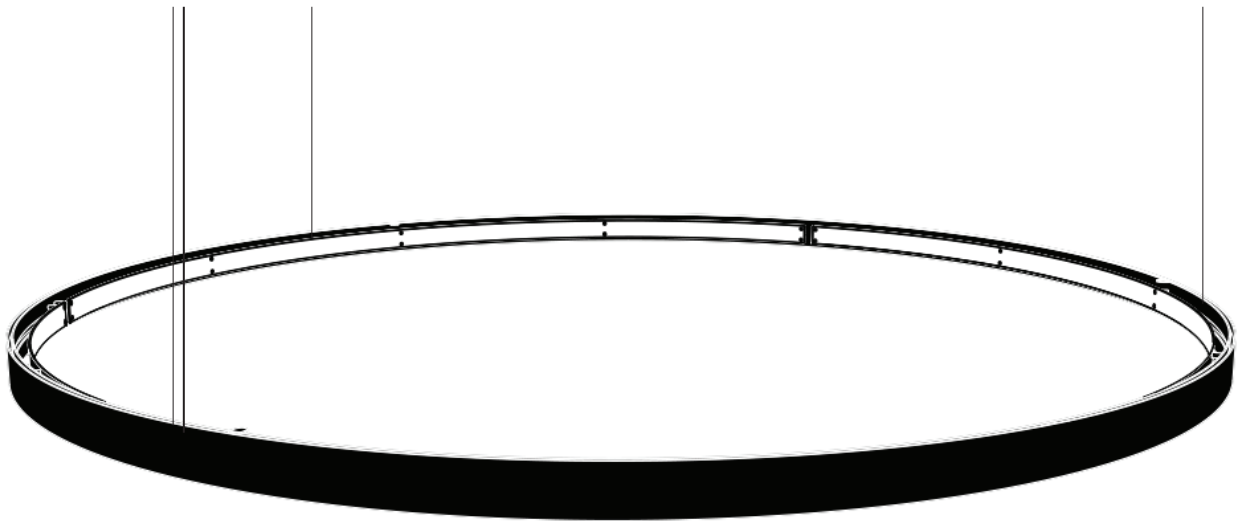

SIZE & WEIGHT

HEIGHT 50 MM - DIAMETER 1500 MM - WEIGHT 2KG

MEASUREMENTS

MILLIMETERS

NOTE

DELIVERED PREASSEMBLED

CONTACT

JSPR  
T +31 (0) 402692111  
INFO@JSPR.EU  
WWW.JSPR.EU