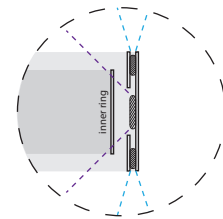

CONTACT

JSPR  
T +31 (0) 402692111  
INFO@JSPR.EU  
WWW.JSPR.EU

LIGHT DISTRIBUTION  
cross section / side view

DETAILED INFORMATION

LIGHTING

<b>EDEN DECO small</b>	30W	4000lm	2700k	dimmable
<b>EDEN DECO small + up &amp; down</b>	90W	4000lm inwards 4150lm upwards 4150lm downwards	2700k	dimmable