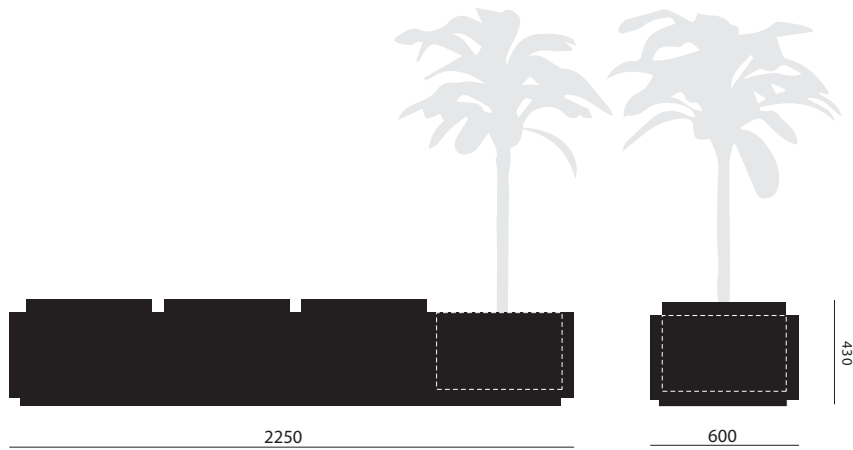

plant seat 170

just seat 170

table seat 170

CONTACT

JSPR
T +31 (0) 402692111
INFO@JSPR.EU
WWW.JSPR.EU

plant seat 225

just seat 225

table seat 225