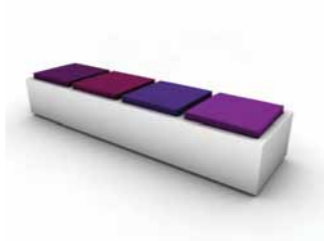

Plant seat
60 cm

Plant seat
115 cm

Plant seat
170 cm

Plant seat
225 cm

Just seat
60 cm

Just seat
115 cm

Just seat
170 cm

Just seat
225 cm

Table seat
60 cm

Table seat
115 cm

Table seat
170 cm

Table seat
225 cm

Material/color options

Divina Hallingdal

Hallingdal Tonus

PURPLE SET