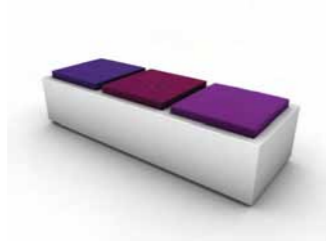

Plant seat
60 cm

Plant seat
115 cm

Plant seat
170 cm

Plant seat
225 cm

Just seat
60 cm

Just seat
115 cm

Just seat
170 cm

Just seat
225 cm

Table seat
60 cm

Table seat
115 cm

Table seat
170 cm

Table seat
225 cm

Material/color options

Divina Hallingdal

Hallingdal Tonus

PURPLE SET