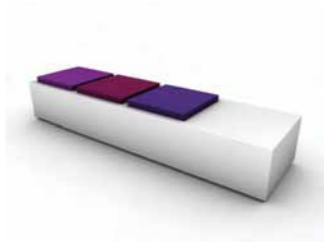

Plant seat
60 cm

Plant seat
115 cm

Plant seat
170 cm

Plant seat
225 cm

Just seat
60 cm

Just seat
115 cm

Just seat
170 cm

Just seat
225 cm

Table seat
60 cm

Table seat
115 cm

Table seat
170 cm

Table seat
225 cm

Material/color options

Divina Hallingdal

Hallingdal Tonus

PURPLE SET