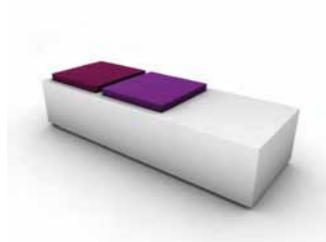

Plant seat
60 cm

Plant seat
115 cm

Plant seat
170 cm

Plant seat
225 cm

Just seat
60 cm

Just seat
115 cm

Just seat
170 cm

Just seat
225 cm

Table seat
60 cm

Table seat
115 cm

Table seat
170 cm

Table seat
225 cm

Material/color options

Divina Hallingdal

Hallingdal Tonus

PURPLE SET