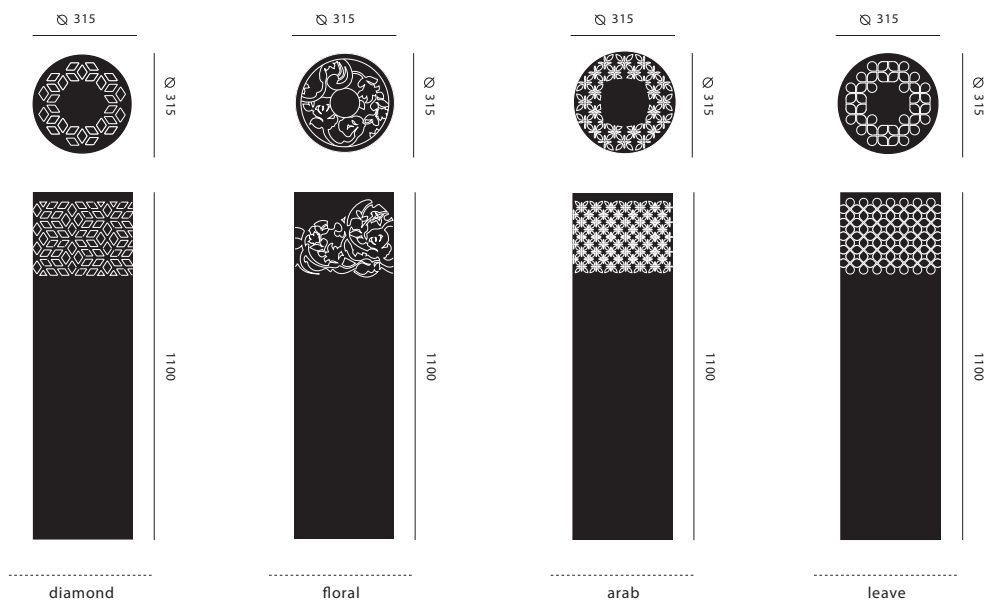

measurements

technical information

MEASUREMENTS

ALL MEASUREMENTS ARE BASED ON MILLIMETERS

MATERIAL & COLOUR

ALL ITEMS ARE FINISHED WITH A POWDER COATING IN DIFFERENT COLOURS
 MATERIAL AND COLOUR DETAILS CAN BE FOUND ON WWW.JSPR.EU