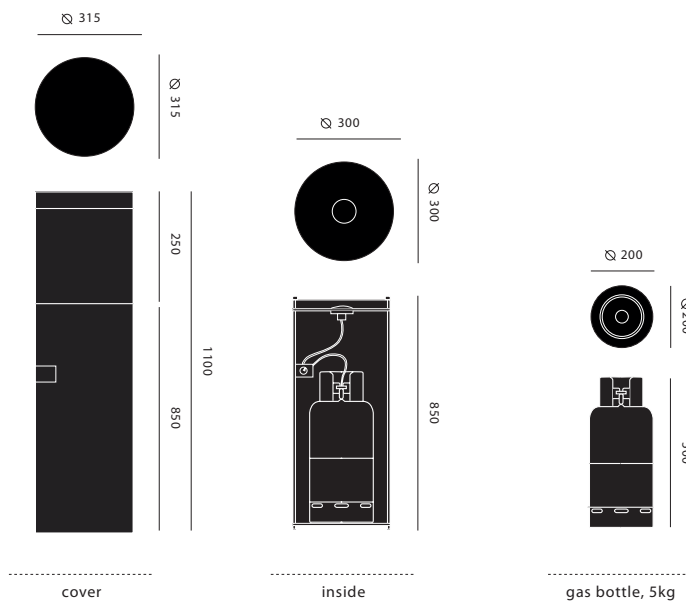

measurements

technical information

MEASUREMENTS

ALL MEASUREMENTS ARE BASED ON MILLIMETERS

MATERIAL & COLOUR

ALL ITEMS ARE FINISHED WITH A POWDER COATING IN DIFFERENT COLOURS
 MATERIAL AND COLOUR DETAILS CAN BE FOUND ON WWW.JSPR.EU