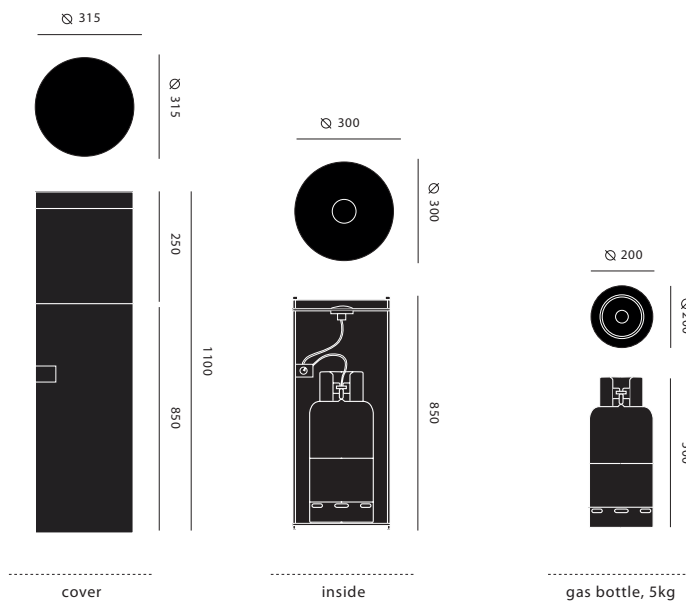

measurements

technical information

MEASUREMENTS

ALL MEASUREMENTS ARE BASED ON MILLIMETERS

MATERIAL & COLOUR

ALL ITEMS ARE FINISHED WITH A POWDER COATING IN DIFFERENT COLOURS
MATERIAL AND COLOUR DETAILS CAN BE FOUND ON WWW.JSPR.EU