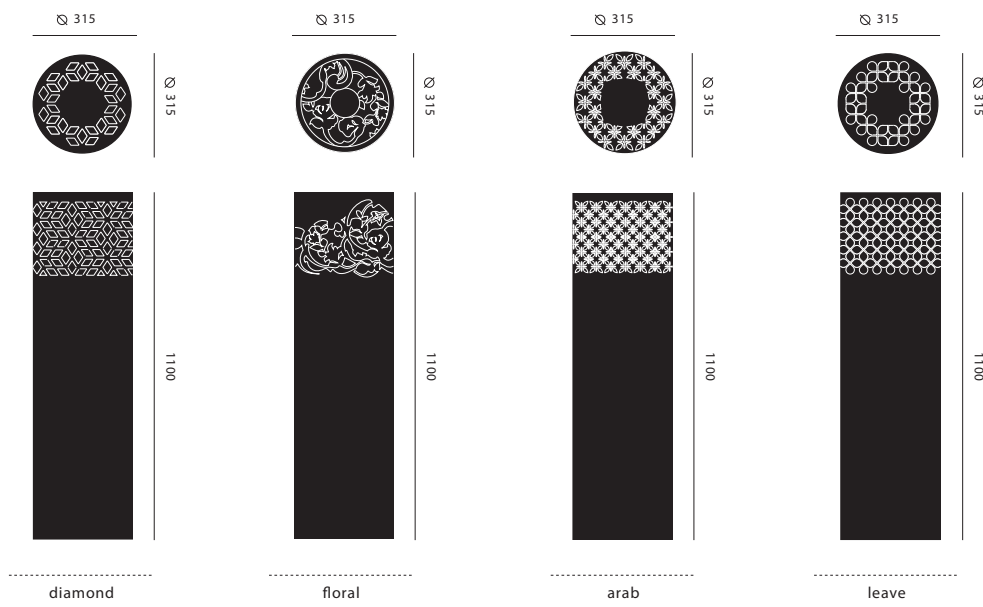

measurements

technical information

MEASUREMENTS

ALL MEASUREMENTS ARE BASED ON MILLIMETERS

MATERIAL & COLOUR

ALL ITEMS ARE FINISHED WITH A POWDER COATING IN DIFFERENT COLOURS
MATERIAL AND COLOUR DETAILS CAN BE FOUND ON WWW.JSPR.EU