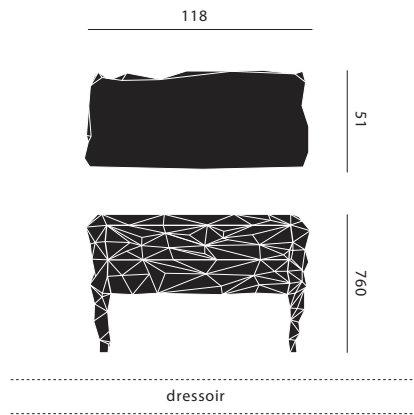

measurements

dining chair

bar chair

dining table

1 leg table

4 leg table

rock large

rock small

MEASUREMENTS

ALL MEASUREMENTS ARE BASED ON MILLIMETERS

MATERIALS & COLOURS

ALL FURNITURE ITEMS ARE MADE OUT OF SOLID WOOD AND FINISHED WITH A HIGH GLOSS POLISHED LAQUER
IN ANY COLOUR ON REQUEST
THE VASE IS MADE OUT OF BONE CHINA AND FINISHED WITH A MATTE WHITE, GLOSSY WHITE OR SILVER GALZING