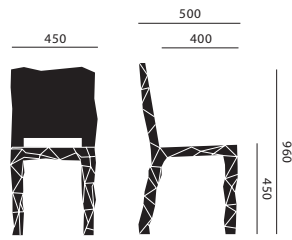

measurements

dining chair

bar chair

dining table

1 leg table

4 leg table

rock large

rock small

MEASUREMENTS

ALL MEASUREMENTS ARE BASED ON MILLIMETERS

MATERIALS & COLOURS

ALL FURNITURE ITEMS ARE MADE OUT OF SOLID WOOD AND FINISHED WITH A HIGH GLOSS POLISHED LAQUER
IN ANY COLOUR ON REQUEST
THE VASE IS MADE OUT OF BONE CHINA AND FINISHED WITH A MATTE WHITE, GLOSSY WHITE OR SILVER GALZING