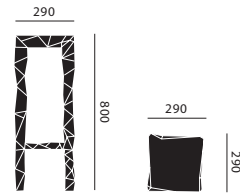

measurements

dining chair

bar chair

dining table

1 leg table

4 leg table

rock large

rock small

MEASUREMENTS

ALL MEASUREMENTS ARE BASED ON MILLIMETERS

MATERIALS & COLOURS

ALL FURNITURE ITEMS ARE MADE OUT OF SOLID WOOD AND FINISHED WITH A HIGH GLOSS POLISHED LAQUER
IN ANY COLOUR ON REQUEST
THE VASE IS MADE OUT OF BONE CHINA AND FINISHED WITH A MATTE WHITE, GLOSSY WHITE OR SILVER GALZING