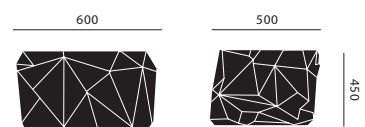

measurements

dining chair

bar chair

dining table

1 leg table

4 leg table

rock large

rock small

MEASUREMENTS

ALL MEASUREMENTS ARE BASED ON MILLIMETERS

MATERIALS & COLOURS

ALL FURNITURE ITEMS ARE MADE OUT OF SOLID WOOD AND FINISHED WITH A HIGH GLOSS POLISHED LAQUER
IN ANY COLOUR ON REQUEST
THE VASE IS MADE OUT OF BONE CHINA AND FINISHED WITH A MATTE WHITE, GLOSSY WHITE OR SILVER GALZING