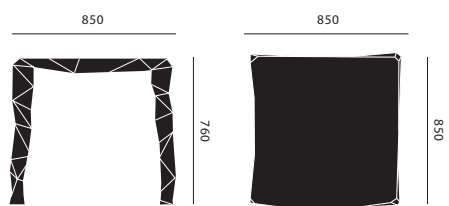

measurements

dining chair

bar chair

dining table

1 leg table

4 leg table

rock large

rock small

MEASUREMENTS

ALL MEASUREMENTS ARE BASED ON MILLIMETERS

MATERIALS & COLOURS

ALL FURNITURE ITEMS ARE MADE OUT OF SOLID WOOD AND FINISHED WITH A HIGH GLOSS POLISHED LAQUER
IN ANY COLOUR ON REQUEST
THE VASE IS MADE OUT OF BONE CHINA AND FINISHED WITH A MATTE WHITE, GLOSSY WHITE OR SILVER GALZING