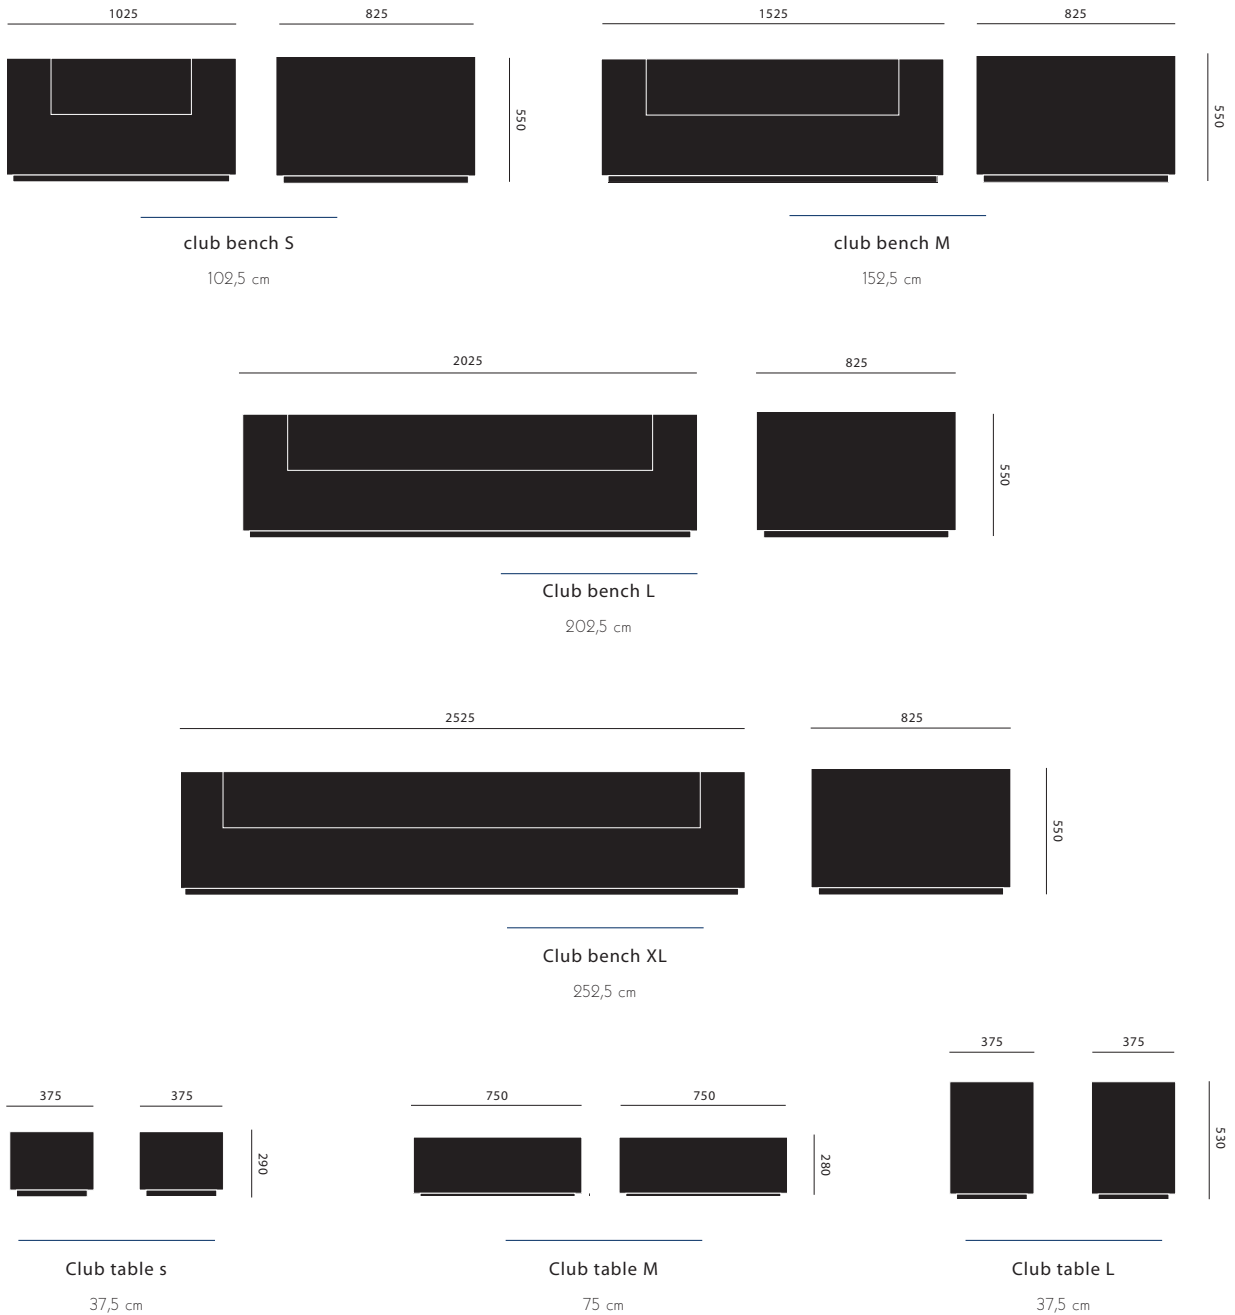

ASSOCIATED

CLUB SERIES

SPECIFICATIONS

Measurements

MEASUREMENTS

ALL MEASUREMENTS ARE BASED ON MILLIMETERS

MATERIAL & COLOUR

ALL ITEMS ARE FINISHED WITH A SOFT RUBBER LAYER, AVAILABLE IN INDOOR AND OUTDOOR QUALITY. COLOURS AND FABRIC DETAILS CAN BE FOUND ON WWW.ASSOCIATED.NL