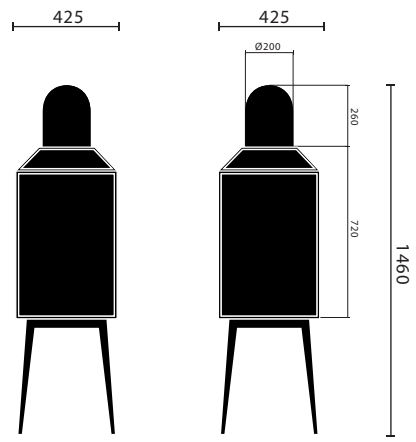

steel cabinet #1

steel cabinet #2

steel cabinet #3

steel cabinet #4

steel cabinet #5

CONTACT

**JSPR**  
 T +31 (0) 402692111  
 F +31 (0) 847516979  
 INFO@JSPR.EU  
 WWW.JSPR.EU

steel cabinet #6