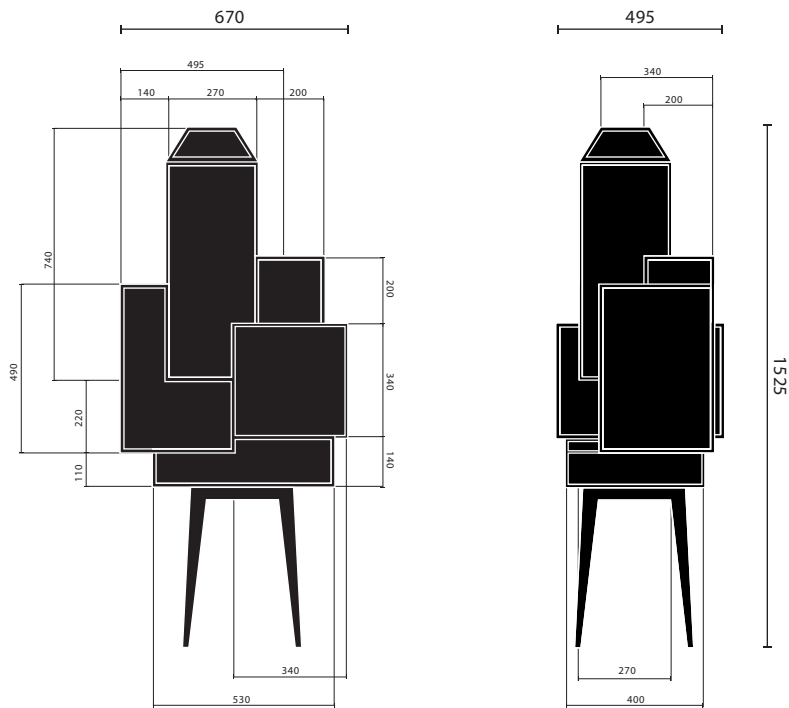

steel cabinet #1

steel cabinet #2

steel cabinet #3

steel cabinet #4

steel cabinet #5

CONTACT

**JSPR**  
 T +31 (0) 402692111  
 F +31 (0) 847516979  
 INFO@JSPR.EU  
 WWW.JSPR.EU

steel cabinet #6