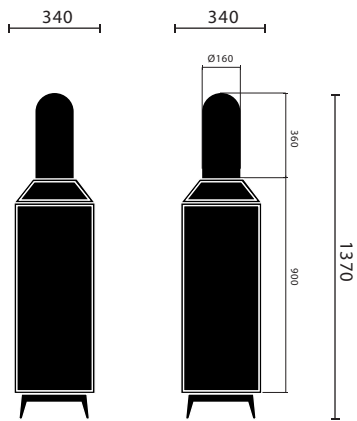

steel cabinet #1

steel cabinet #2

steel cabinet #3

steel cabinet #4

steel cabinet #5

CONTACT

**JSPR**  
 T +31 (0) 402692111  
 F +31 (0) 847516979  
 INFO@JSPR.EU  
 WWW.JSPR.EU

steel cabinet #6