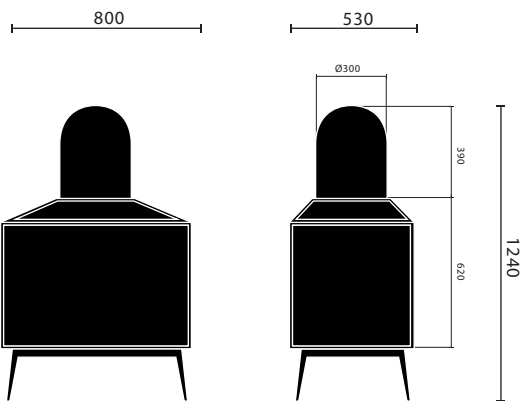

steel cabinet #1

steel cabinet #2

steel cabinet #3

steel cabinet #4

steel cabinet #5

CONTACT

**JSPR**  
 T +31 (0) 402692111  
 F +31 (0) 847516979  
 INFO@JSPR.EU  
 WWW.JSPR.EU

steel cabinet #6