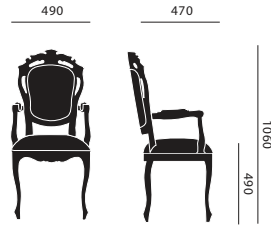

measurements in mm

dining chair

dining chair with armrests

petit toi

voltaire I

voltaire II

club chair

sofa

love seat

canopy chair

MATERIAL & COLOUR

PU RUBBER COATING SUITABLE FOR INDOOR AND OUTDOOR PROJECTS

AVAILABLE IN 24 STANDARD JSPR COLOURS. CUSTOM COLOURS IN ANY RAL, INDEX OR CMS/PANTONE COLOUR UPON REQUEST.