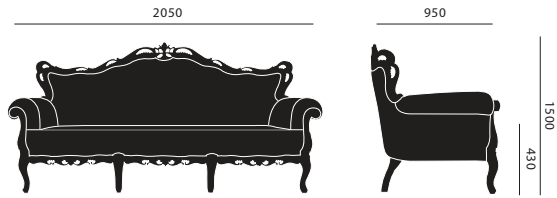

measurements in mm

dining chair

dining chair with armrests

petit toi

voltaire I

voltaire II

club chair

sofa

love seat

canopy chair

MATERIAL & COLOUR

PU RUBBER COATING SUITABLE FOR INDOOR AND OUTDOOR PROJECTS

AVAILABLE IN 24 STANDARD JSPR COLOURS. CUSTOM COLOURS IN ANY RAL, INDEX OR CMS/PANTONE COLOUR UPON REQUEST.