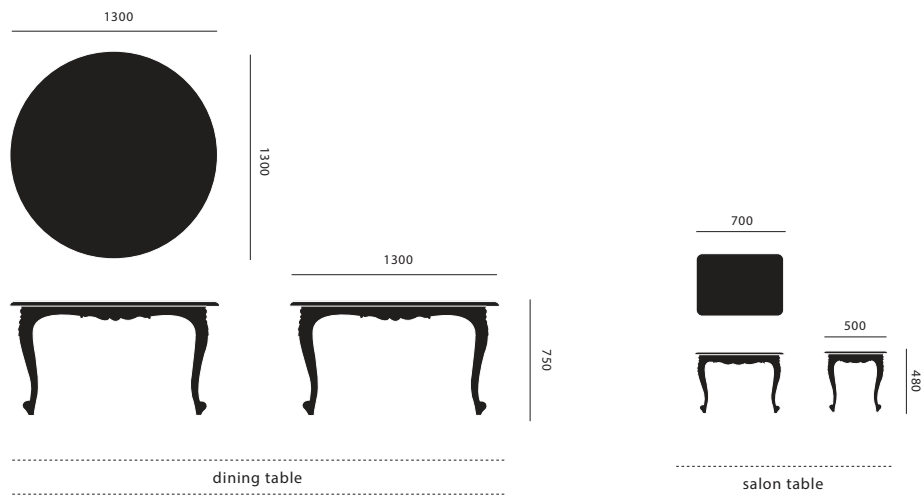

measurements in mm

dining chair

dining chair with armrests

petit toi

voltaire I

voltaire II

club chair

sofa

love seat

canopy chair

MATERIAL & COLOUR

PU RUBBER COATING SUITABLE FOR INDOOR AND OUTDOOR PROJECTS

AVAILABLE IN 24 STANDARD JSPR COLOURS. CUSTOM COLOURS IN ANY RAL, INDEX OR CMS/PANTONE COLOUR UPON REQUEST.