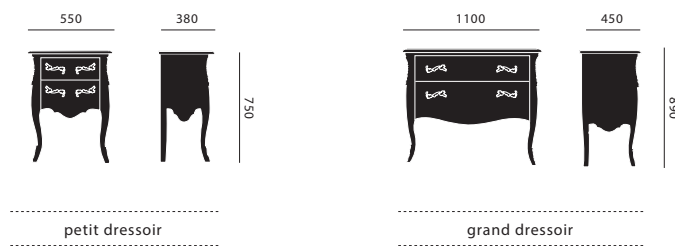

measurements in mm

dining chair

dining chair with armrests

petit toi

voltaire I

voltaire II

club chair

sofa

love seat

canopy chair

MATERIAL & COLOUR

PU RUBBER COATING SUITABLE FOR INDOOR AND OUTDOOR PROJECTS

AVAILABLE IN 24 STANDARD JSPR COLOURS. CUSTOM COLOURS IN ANY RAL, INDEX OR CMS/PANTONE COLOUR UPON REQUEST.