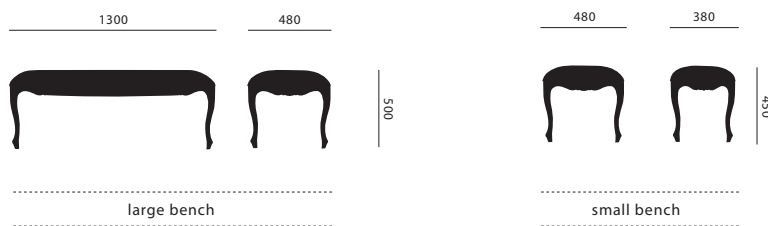

measurements in mm

dining chair

dining chair with armrests

petit toi

voltaire I

voltaire II

club chair

sofa

love seat

canopy chair

MATERIAL & COLOUR

PU RUBBER COATING SUITABLE FOR INDOOR AND OUTDOOR PROJECTS

AVAILABLE IN 24 STANDARD JSPR COLOURS. CUSTOM COLOURS IN ANY RAL, INDEX OR CMS/PANTONE COLOUR UPON REQUEST.