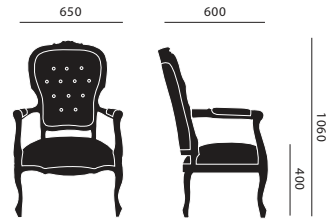

measurements in mm

dining chair

dining chair with armrests

petit toi

voltaire I

voltaire II

club chair

sofa

love seat

canopy chair

MATERIAL & COLOUR

PU RUBBER COATING SUITABLE FOR INDOOR AND OUTDOOR PROJECTS

AVAILABLE IN 24 STANDARD JSPR COLOURS. CUSTOM COLOURS IN ANY RAL, INDEX OR CMS/PANTONE COLOUR UPON REQUEST.