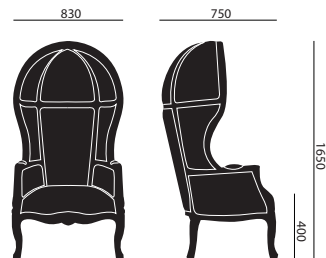

measurements in mm

dining chair

dining chair with armrests

petit toi

voltaire I

voltaire II

club chair

sofa

love seat

canopy chair

MATERIAL & COLOUR

PU RUBBER COATING SUITABLE FOR INDOOR AND OUTDOOR PROJECTS

AVAILABLE IN 24 STANDARD JSPR COLOURS. CUSTOM COLOURS IN ANY RAL, INDEX OR CMS/PANTONE COLOUR UPON REQUEST.