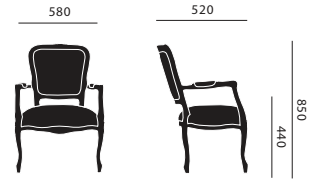

measurements in mm

dining chair

dining chair with armrests

petit toi

voltaire I

voltaire II

club chair

sofa

love seat

canopy chair

MATERIAL & COLOUR

PU RUBBER COATING SUITABLE FOR INDOOR AND OUTDOOR PROJECTS

AVAILABLE IN 24 STANDARD JSPR COLOURS. CUSTOM COLOURS IN ANY RAL, INDEX OR CMS/PANTONE COLOUR UPON REQUEST.