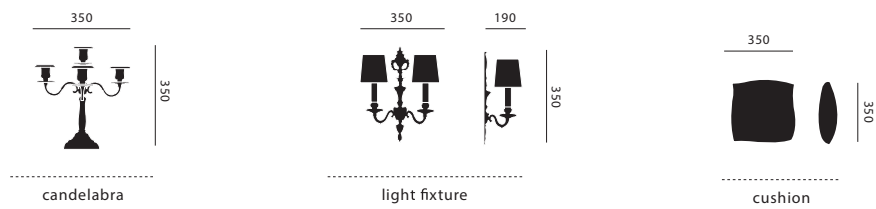

measurements in mm

dining chair

dining chair with armrests

petit toi

voltaire I

voltaire II

club chair

sofa

love seat

canopy chair

MATERIAL & COLOUR

PU RUBBER COATING SUITABLE FOR INDOOR AND OUTDOOR PROJECTS

AVAILABLE IN 24 STANDARD JSPR COLOURS. CUSTOM COLOURS IN ANY RAL, INDEX OR CMS/PANTONE COLOUR UPON REQUEST.