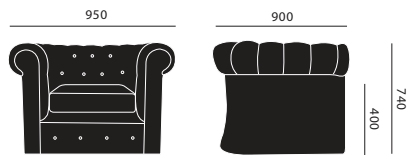

measurements in mm

dining chair

dining chair with armrests

petit toi

voltaire I

voltaire II

club chair

sofa

love seat

canopy chair

MATERIAL & COLOUR

PU RUBBER COATING SUITABLE FOR INDOOR AND OUTDOOR PROJECTS

AVAILABLE IN 24 STANDARD JSPR COLOURS. CUSTOM COLOURS IN ANY RAL, INDEX OR CMS/PANTONE COLOUR UPON REQUEST.