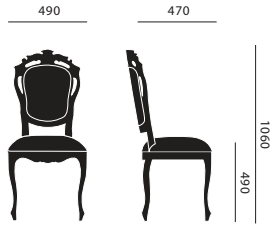

measurements in mm

dining chair

dining chair with armrests

petit toi

voltaire I

voltaire II

club chair

sofa

love seat

canopy chair

MATERIAL & COLOUR

PU RUBBER COATING SUITABLE FOR INDOOR AND OUTDOOR PROJECTS

AVAILABLE IN 24 STANDARD JSPR COLOURS. CUSTOM COLOURS IN ANY RAL, INDEX OR CMS/PANTONE COLOUR UPON REQUEST.