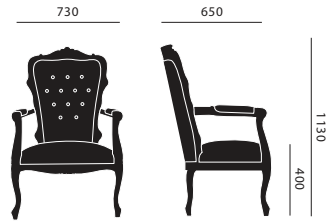

measurements in mm

dining chair

dining chair with armrests

petit toi

voltaire I

voltaire II

club chair

sofa

love seat

canopy chair

MATERIAL & COLOUR

PU RUBBER COATING SUITABLE FOR INDOOR AND OUTDOOR PROJECTS

AVAILABLE IN 24 STANDARD JSPR COLOURS. CUSTOM COLOURS IN ANY RAL, INDEX OR CMS/PANTONE COLOUR UPON REQUEST.