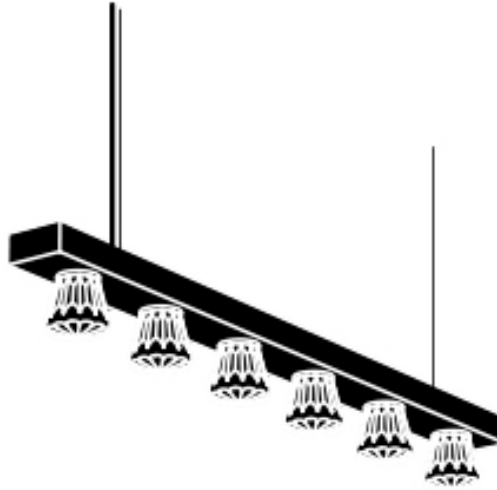

DETAILED INFORMATION

LIGHTING

	6 LED BULBS 7 W 600 lm
LED	INCLUDED, 2700K, NON DIMMABLE LED (DIMMABLE ON REQUEST)
VOLTAGE	230 V / 110 V
USAGE	INDOOR
MARKING	CE
REMARK	DELIVERED WITH 3 METER TEXTILE ELECTRICITY CABLE AND 3 METER LONG SUPPORT WIRES CUSTOM LENGTHS ON REQUEST

MATERIAL

ALUMINUM FRAME, NYLON ELECTRICITY WIRE & STAINLESS STEEL
SUPPORT WIRE.

COLOUR

AVAILABLE IN ANODIZED BLACK, CHAMPAGNE, SILVER AND GOLD.
CUSTOM COLORS ON REQUEST.

SIZE & WEIGHT

75 CM   HEIGHT 80 MM - WIDTH 60 MM - LENGTH - 750 MM - WEIGHT 1.25 KG

NOTES

CANOPY AVAILABLE SEPARATELY

CONTACT

JSPR
T +31 (0) 402692111
INFO@JSPR.EU
WWW.JSPR.EU