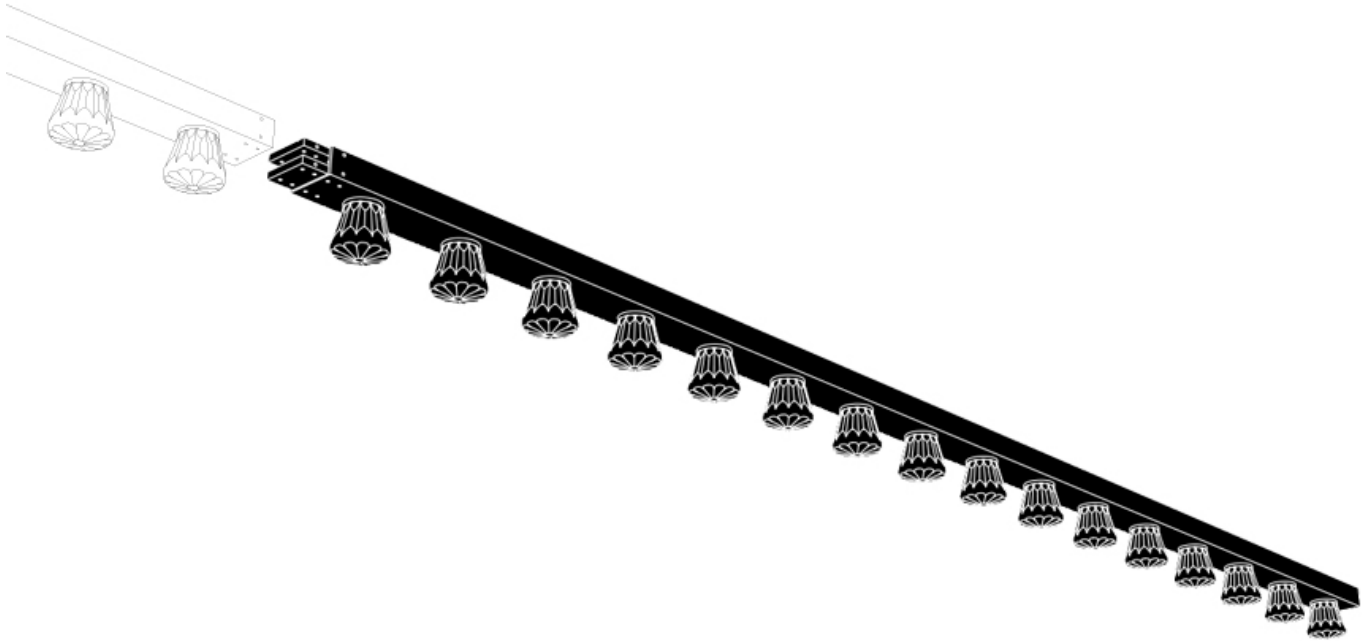

DETAILED INFORMATION

LIGHTING

WATTS	16 LED BULBS 19 W 1600 LM
LED	INCLUDED, 2700K, NON DIMMABLE LED (DIMMABLE ON REQUEST)
VOLTAGE	230 V / 110 V
USAGE	INDOOR
MARKING	CE
REMARK	DELIVERED WITH 3 METER TEXTILE ELECTRICITY CABLE AND 3 METER LONG SUPPORT WIRES DEPENDING ON EACH PROJECT. MORE CUSTOM LENGTHS ON REQUEST

MATERIAL

ALUMINUM FRAME, NYLON ELECTRICITY WIRE & STAINLESS STEEL
SUPPORT WIRE.

COLOUR

AVAILABLE IN ANODIZED BLACK, CHAMPAGNE, SILVER AND GOLD.
CUSTOM COLORS ON REQUEST.

SIZE & WEIGHT

200 CM HEIGHT 80 MM - WIDTH 60 MM - LENGTH - 2000 MM - WEIGHT 3.0 KG

NOTES

DELIVERED WITH EXTENTION BLOCKS AND SCREWS

CONTACT

JSPR
T +31 (0) 402692111
INFO@JSPR.EU
WWW.JSPR.EU