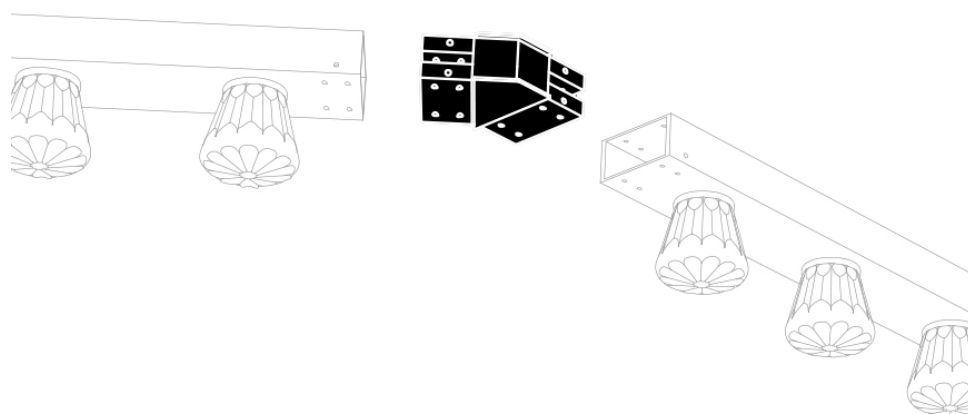

MATERIAL

ALUMINUM FRAME, NYLON ELECTRICITY WIRE & STAINLESS STEEL
SUPPORT WIRE.

COLOUR

AVAILABLE IN ANODIZED BLACK, CHAMPAGNE, SILVER AND GOLD.
CUSTOM COLORS ON REQUEST.

SIZE & WEIGHT

200 CM HEIGHT 80 MM - WIDTH 60 MM - LENGTH - 2000 MM - WEIGHT 3.0 KG

NOTES

DELIVERED WITH EXTENTION BLOCKS AND SCREWS

CONTACT

JSPR
T +31 (0) 402692111
INFO@JSPR.EU
WWW.JSPR.EU

90° CORNER

dimensions: 60x60x30 mm
solid aluminium

135° CORNER

dimensions: 50x60x30 mm
solid aluminium