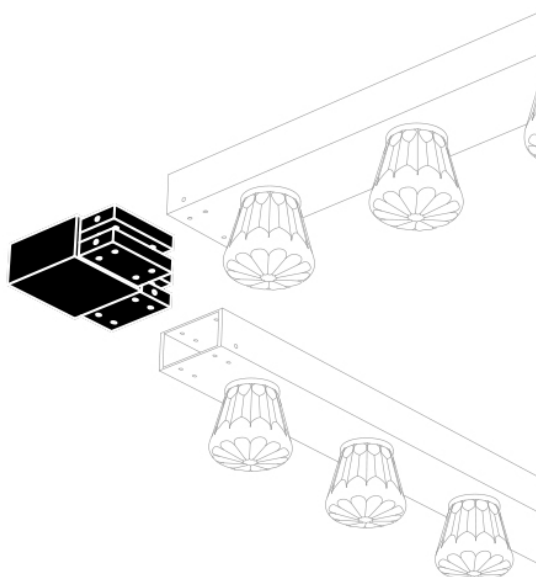

MATERIAL

ALUMINUM FRAME, NYLON ELECTRICITY WIRE & STAINLESS STEEL
SUPPORT WIRE.

COLOUR

AVAILABLE IN ANODIZED BLACK, CHAMPAGNE, SILVER AND GOLD.
CUSTOM COLORS ON REQUEST.

SIZE & WEIGHT

200 CM HEIGHT 80 MM - WIDTH 60 MM - LENGTH - 2000 MM - WEIGHT 3.0 KG

NOTES

DELIVERED WITH EXTENTION BLOCKS AND SCREWS

CONTACT

JSPR
T +31 (0) 402692111
INFO@JSPR.EU
WWW.JSPR.EU

90° CORNER

dimensions: 60x60x30 mm
solid aluminium

135° CORNER

dimensions: 50x60x30 mm
solid aluminium