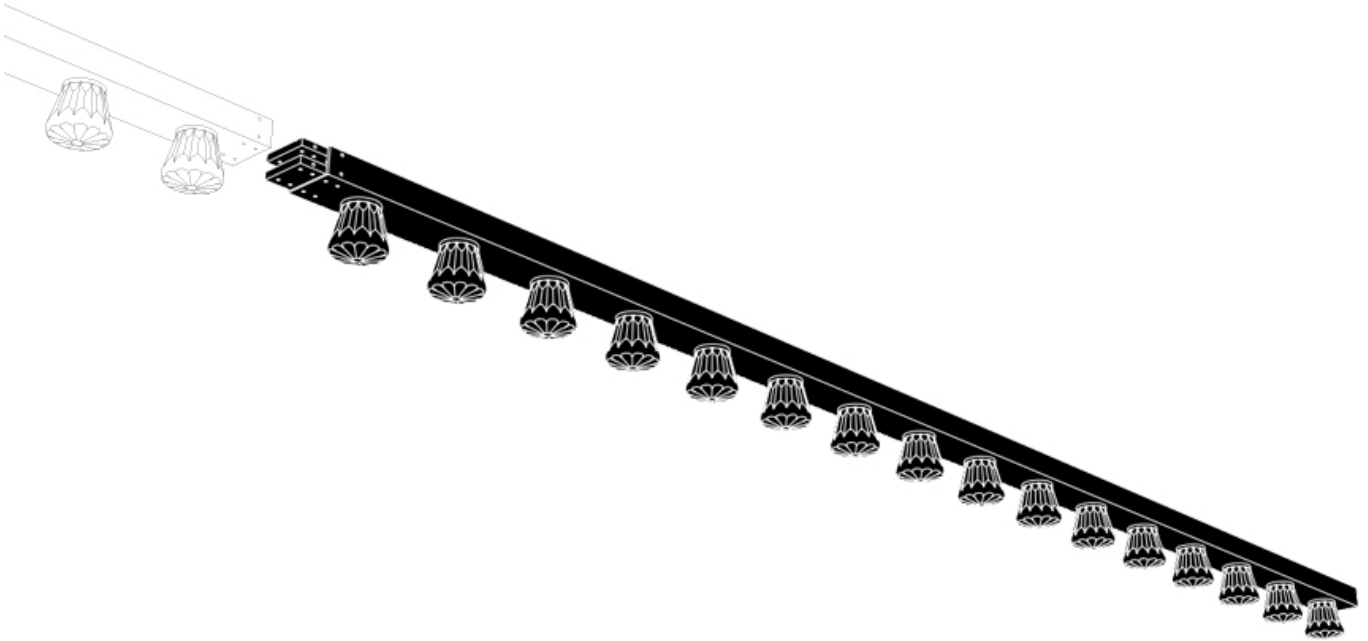

DETAILED INFORMATION

LIGHTING

WATTS	16 LED BULBS 19 W 1600 LM
LED	INCLUDED, 2700K, NON DIMMABLE LED (DIMMABLE ON REQUEST)
VOLTAGE	230 V / 110 V
USAGE	INDOOR
MARKING	CE
REMARK	DELIVERED WITH 3 METER TEXTILE ELECTRICITY CABLE AND 3 METER LONG SUPPORT WIRES DEPENDING ON EACH PROJECT. MORE CUSTOM LENGTHS ON REQUEST

MATERIAL

ALUMINUM FRAME, NYLON ELECTRICITY WIRE & STAINLESS STEEL
SUPPORT WIRE.

COLOUR

AVAILABLE IN ANODIZED BLACK, CHAMPAGNE, SILVER AND GOLD.
CUSTOM COLORS ON REQUEST.

SIZE & WEIGHT

200 CM HEIGHT 80 MM - WIDTH 60 MM - LENGTH - 2000 MM - WEIGHT 3.0 KG

NOTES

DELIVERED WITH EXTENTION BLOCKS AND SCREWS

CONTACT

JSPR
T +31 (0) 402692111
INFO@JSPR.EU
WWW.JSPR.EU