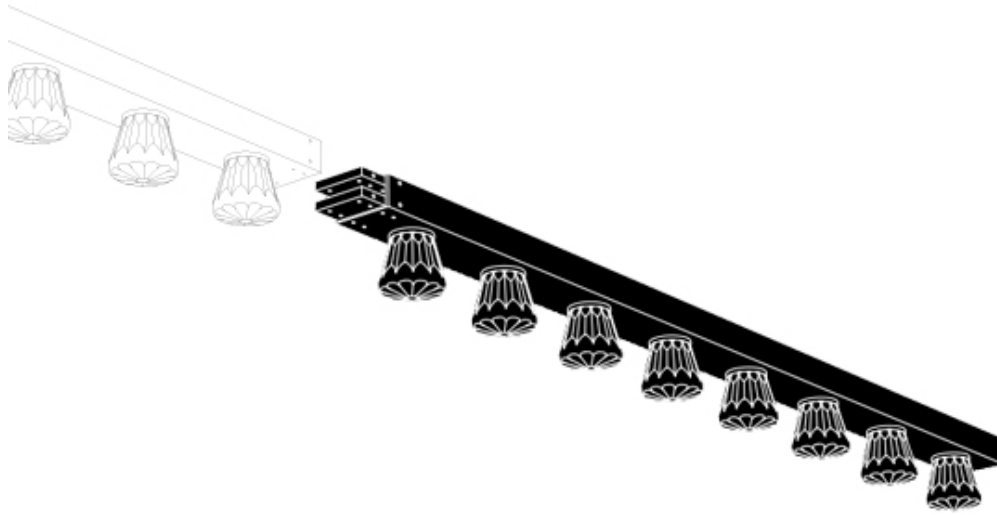

DETAILED INFORMATION

LIGHTING

	8 LED BULBS 10 W 800 lm
LED	INCLUDED, 2700K, NON DIMMABLE LED (DIMMABLE ON REQUEST)
VOLTAGE	230 V / 110 V
USAGE	INDOOR
MARKING	CE
REMARK	DELIVERED WITH 3 METER TEXTILE ELECTRICITY CABLE AND 3 METER LONG SUPPORT WIRES DEPENDING ON EACH PROJECT. MORE CUSTOM LENGTHS ON REQUEST

MATERIAL

ALUMINUM FRAME, NYLON ELECTRICITY WIRE & STAINLESS STEEL
SUPPORT WIRE.

COLOUR

AVAILABLE IN ANODIZED BLACK, CHAMPAGNE, SILVER AND GOLD.
CUSTOM COLORS ON REQUEST.

SIZE & WEIGHT

100 CM   HEIGHT 80 MM - WIDTH 60 MM - LENGTH - 1000 MM - WEIGHT 1.5 KG

NOTES

DELIVERED WITH EXTENTION BLOCKS AND SCREWS

CONTACT

JSPR
T +31 (0) 402692111
INFO@JSPR.EU
WWW.JSPR.EU