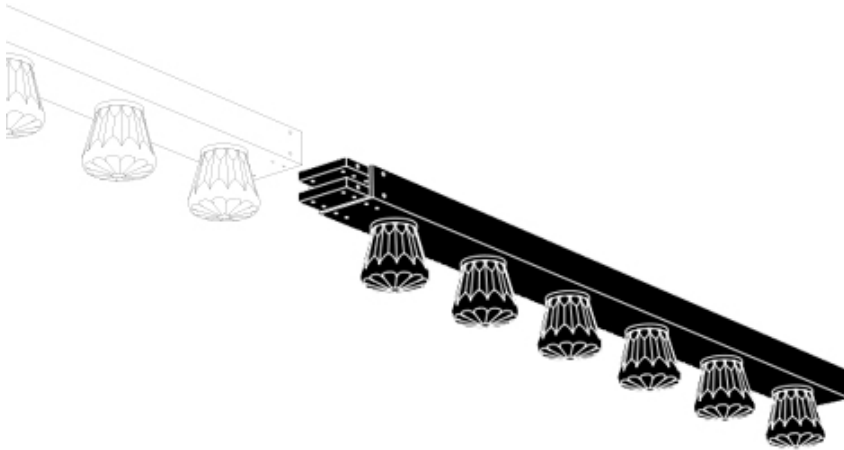

DETAILED INFORMATION

LIGHTING

	6 LED BULBS 7 W 600 lm
LED	INCLUDED, 2700K, NON DIMMABLE LED (DIMMABLE ON REQUEST)
VOLTAGE	230 V / 110 V
USAGE	INDOOR
MARKING	CE
REMARK	DELIVERED WITH 3 METER TEXTILE ELECTRICITY CABLE AND 3 METER LONG SUPPORT WIRES DEPENDING ON EACH PROJECT. CUSTOM LENGTHS ON REQUEST

MATERIAL

ALUMINUM FRAME, NYLON ELECTRICITY WIRE & STAINLESS STEEL
SUPPORT WIRE.

COLOUR

AVAILABLE IN ANODIZED BLACK, CHAMPAGNE, SILVER AND GOLD.
CUSTOM COLORS ON REQUEST.

SIZE & WEIGHT

75 CM   HEIGHT 80 MM - WIDTH 60 MM - LENGTH - 750 MM - WEIGHT 1.25 KG

NOTES

DELIVERED WITH EXTENTION BLOCKS AND SCREWS

CONTACT

JSPR
T +31 (0) 402692111
INFO@JSPR.EU
WWW.JSPR.EU