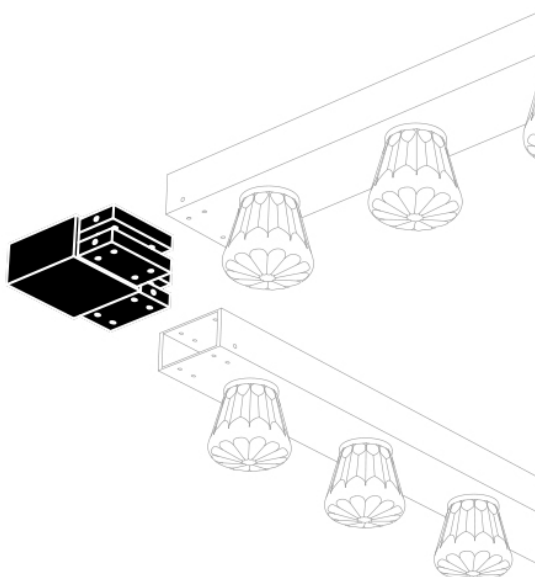

MATERIAL

ALUMINUM FRAME, NYLON ELECTRICITY WIRE & STAINLESS STEEL
SUPPORT WIRE.

COLOUR

AVAILABLE IN ANODIZED BLACK, CHAMPAGNE, SILVER AND GOLD.
CUSTOM COLORS ON REQUEST.

SIZE & WEIGHT

200 CM HEIGHT 80 MM - WIDTH 60 MM - LENGTH - 2000 MM - WEIGHT 3.0 KG

NOTES

DELIVERED WITH EXTENTION BLOCKS AND SCREWS

CONTACT

JSPR
T +31 (0) 402692111
INFO@JSPR.EU
WWW.JSPR.EU

90° CORNER

dimensions: 60x60x30 mm
solid aluminium

135° CORNER

dimensions: 50x60x30 mm
solid aluminium