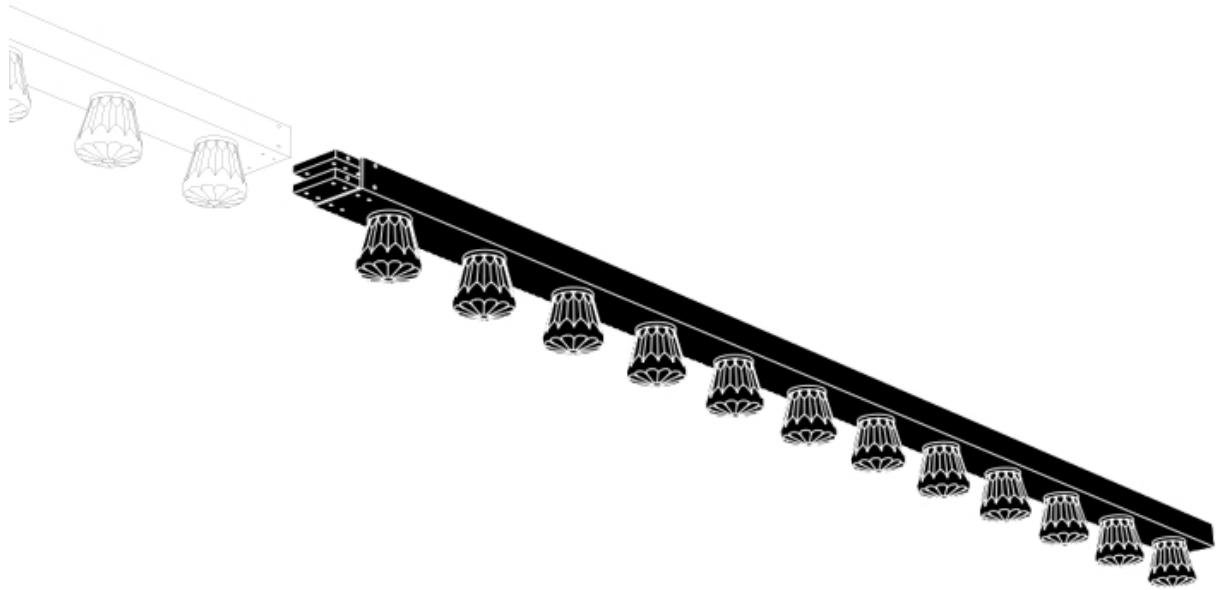

DETAILED INFORMATION

LIGHTING

	12 LED BULBS 14 W 1200 lm
LED	INCLUDED, 2700K, NON DIMMABLE LED (DIMMABLE ON REQUEST)
VOLTAGE	230 V / 110 V
USAGE	INDOOR
MARKING	CE
REMARK	DELIVERED WITH 3 METER TEXTILE ELECTRICITY CABLE AND 3 METER LONG SUPPORT WIRES DEPENDING ON EACH PROJECT. MORE CUSTOM LENGTHS ON REQUEST

MATERIAL

ALUMINUM FRAME, NYLON ELECTRICITY WIRE & STAINLESS STEEL
SUPPORT WIRE.

COLOUR

AVAILABLE IN ANODIZED BLACK, CHAMPAGNE, SILVER AND GOLD.
CUSTOM COLORS ON REQUEST.

SIZE & WEIGHT

150 CM   HEIGHT 80 MM - WIDTH 80 MM - LENGTH - 1500 MM - WEIGHT 2.25 KG

NOTES

DELIVERED WITH EXTENTION BLOCKS AND SCREWS

CONTACT

JSPR
T +31 (0) 402692111
INFO@JSPR.EU
WWW.JSPR.EU