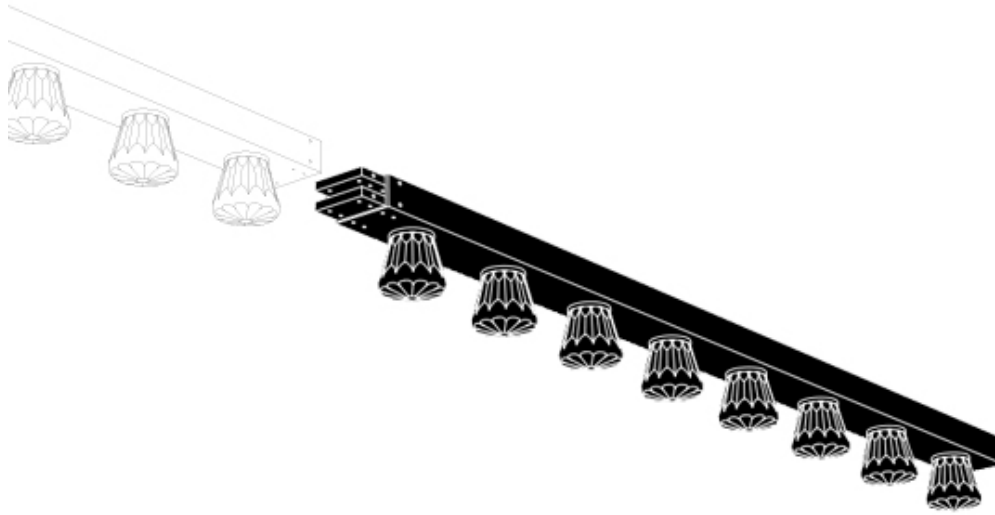

DETAILED INFORMATION

LIGHTING

	8 LED BULBS 10 W 800 lm
LED	INCLUDED, 2700K, NON DIMMABLE LED (DIMMABLE ON REQUEST)
VOLTAGE	230 V / 110 V
USAGE	INDOOR
MARKING	CE
REMARK	DELIVERED WITH 3 METER TEXTILE ELECTRICITY CABLE AND 3 METER LONG SUPPORT WIRES DEPENDING ON EACH PROJECT. MORE CUSTOM LENGTHS ON REQUEST

MATERIAL

ALUMINUM FRAME, NYLON ELECTRICITY WIRE & STAINLESS STEEL
SUPPORT WIRE.

COLOUR

AVAILABLE IN ANODIZED BLACK, CHAMPAGNE, SILVER AND GOLD.
CUSTOM COLORS ON REQUEST.

SIZE & WEIGHT

100 CM   HEIGHT 80 MM - WIDTH 60 MM - LENGTH - 1000 MM - WEIGHT 1.5 KG

NOTES

DELIVERED WITH EXTENTION BLOCKS AND SCREWS

CONTACT

JSPR
T +31 (0) 402692111
INFO@JSPR.EU
WWW.JSPR.EU