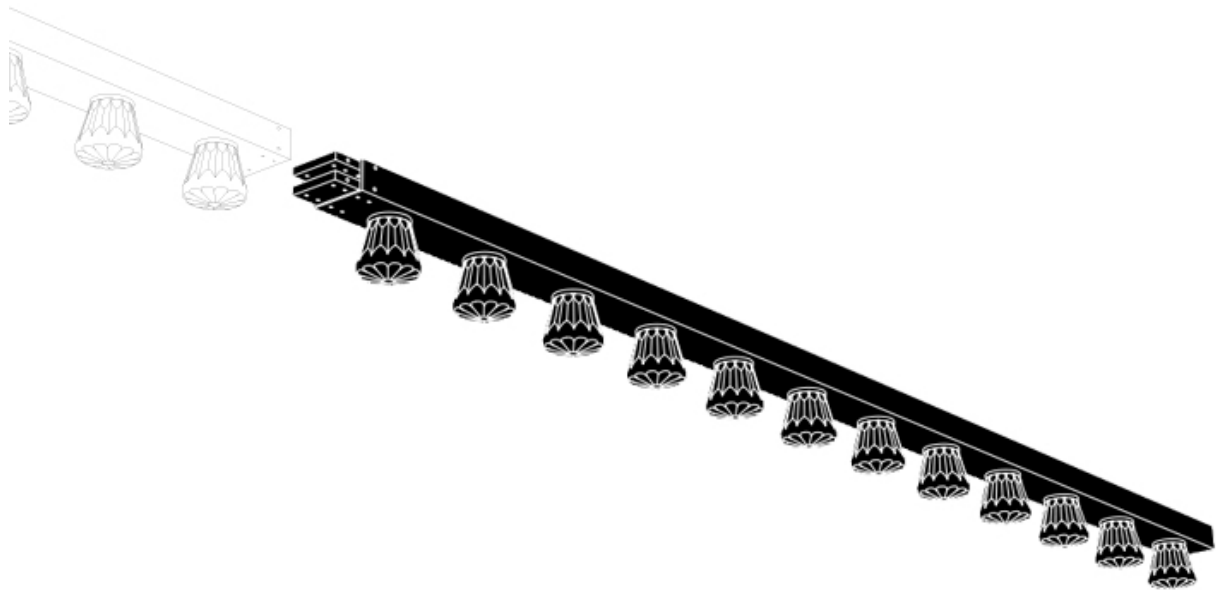

DETAILED INFORMATION

LIGHTING

	12 LED BULBS 14 W 1200 lm
LED	INCLUDED, 2700K, NON DIMMABLE LED (DIMMABLE ON REQUEST)
VOLTAGE	230 V / 110 V
USAGE	INDOOR
MARKING	CE
REMARK	DELIVERED WITH 3 METER TEXTILE ELECTRICITY CABLE AND 3 METER LONG SUPPORT WIRES DEPENDING ON EACH PROJECT. MORE CUSTOM LENGTHS ON REQUEST

MATERIAL

ALUMINUM FRAME, NYLON ELECTRICITY WIRE & STAINLESS STEEL
SUPPORT WIRE.

COLOUR

AVAILABLE IN ANODIZED BLACK, CHAMPAGNE, SILVER AND GOLD.
CUSTOM COLORS ON REQUEST.

SIZE & WEIGHT

150 CM   HEIGHT 80 MM - WIDTH 80 MM - LENGTH - 1500 MM - WEIGHT 2.25 KG

NOTES

DELIVERED WITH EXTENTION BLOCKS AND SCREWS

CONTACT

JSPR
T +31 (0) 402692111
INFO@JSPR.EU
WWW.JSPR.EU