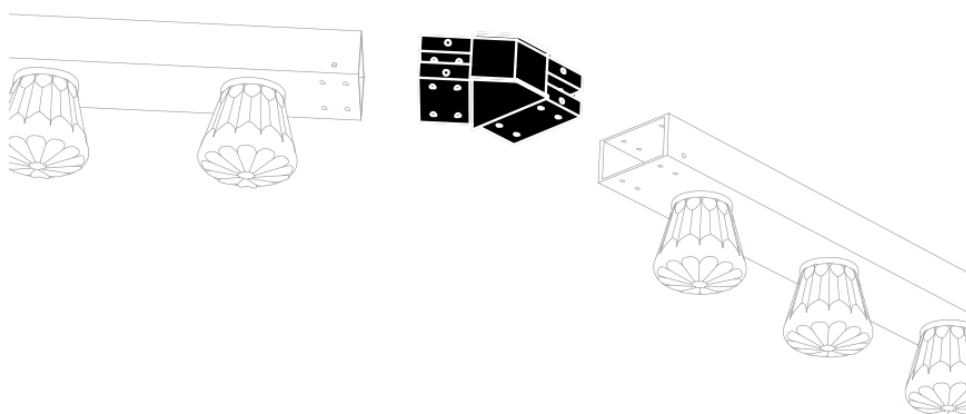

MATERIAL

ALUMINUM FRAME, NYLON ELECTRICITY WIRE & STAINLESS STEEL
SUPPORT WIRE.

COLOUR

AVAILABLE IN ANODIZED BLACK, CHAMPAGNE, SILVER AND GOLD.
CUSTOM COLORS ON REQUEST.

SIZE & WEIGHT

200 CM HEIGHT 80 MM - WIDTH 60 MM - LENGTH - 2000 MM - WEIGHT 3.0 KG

NOTES

DELIVERED WITH EXTENTION BLOCKS AND SCREWS

CONTACT

JSPR
T +31 (0) 402692111
INFO@JSPR.EU
WWW.JSPR.EU

90° CORNER

dimensions: 60x60x30 mm
solid aluminium

135° CORNER

dimensions: 50x60x30 mm
solid aluminium