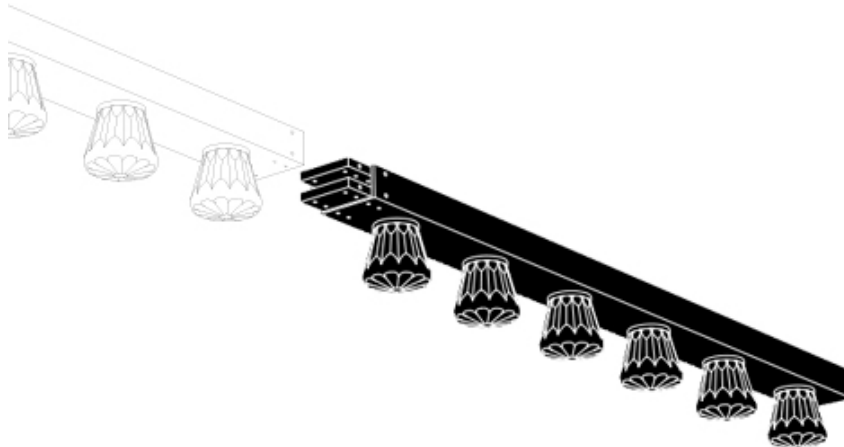

DETAILED INFORMATION

LIGHTING

	6 LED BULBS 7 W 600 lm
LED	INCLUDED, 2700K, NON DIMMABLE LED (DIMMABLE ON REQUEST)
VOLTAGE	230 V / 110 V
USAGE	INDOOR
MARKING	CE
REMARK	DELIVERED WITH 3 METER TEXTILE ELECTRICITY CABLE AND 3 METER LONG SUPPORT WIRES DEPENDING ON EACH PROJECT. CUSTOM LENGTHS ON REQUEST

MATERIAL

ALUMINUM FRAME, NYLON ELECTRICITY WIRE & STAINLESS STEEL
SUPPORT WIRE.

COLOUR

AVAILABLE IN ANODIZED BLACK, CHAMPAGNE, SILVER AND GOLD.
CUSTOM COLORS ON REQUEST.

SIZE & WEIGHT

75 CM   HEIGHT 80 MM - WIDTH 60 MM - LENGTH - 750 MM - WEIGHT 1.25 KG

NOTES

DELIVERED WITH EXTENTION BLOCKS AND SCREWS

CONTACT

JSPR
T +31 (0) 402692111
INFO@JSPR.EU
WWW.JSPR.EU