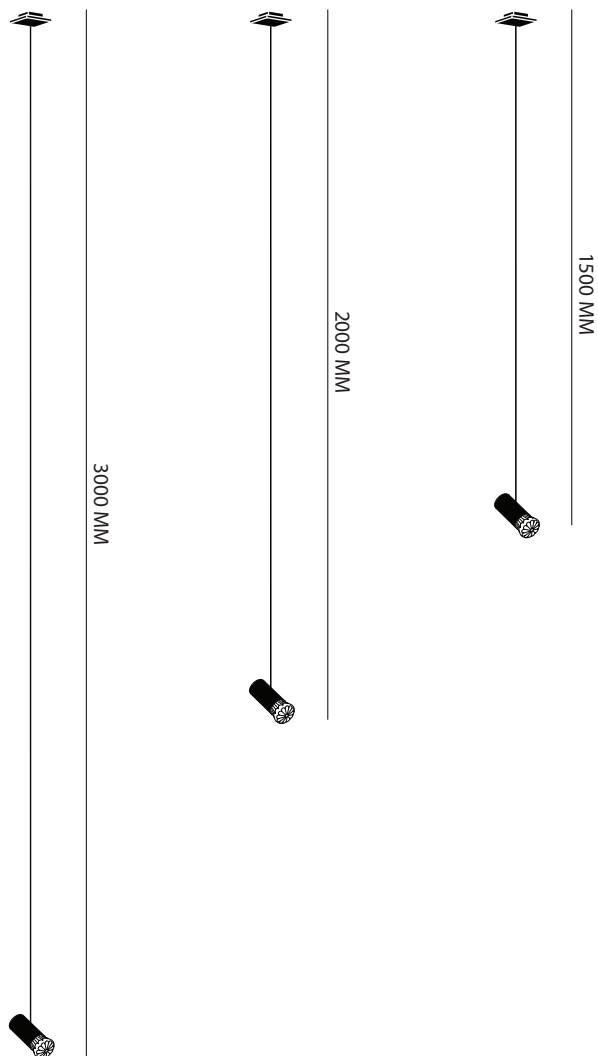

DETAILED INFORMATION

LIGHTING

WATTS ..... 1.5 W 95 lm
LED ..... INCLUDED, E14 SOCKET, 2700K, NON DIMMABLE
VOLTAGE ..... 110V - 220V
USAGE ..... INDOOR
MARKING ..... **CE**

MATERIAL

..... ALUMINUM, BRAIDED ELECTRICITY WIRE

COLOUR

..... AVAILABLE IN ANODIZED BLACK, ANTHRACITE, CHAMPAGNE, SILVER AND GOLD.
..... CUSTOM COLOURS ON REQUEST.

SIZE & WEIGHT

COVER PLATE ..... HEIGHT 30 MM - LENGTH 120 MM - WIDTH 120 MM
PENDANT LENGTH ..... 1500 MM / 2000 MM / 3000 MM / CUSTOM
TOTAL WEIGHT ..... 0.5 KG

MEASUREMENTS ..... MILLIMETERS

CONTACT

JSPR
T +31 (0) 40269211
INFO@JSPR.EU
WWW.JSPR.EU