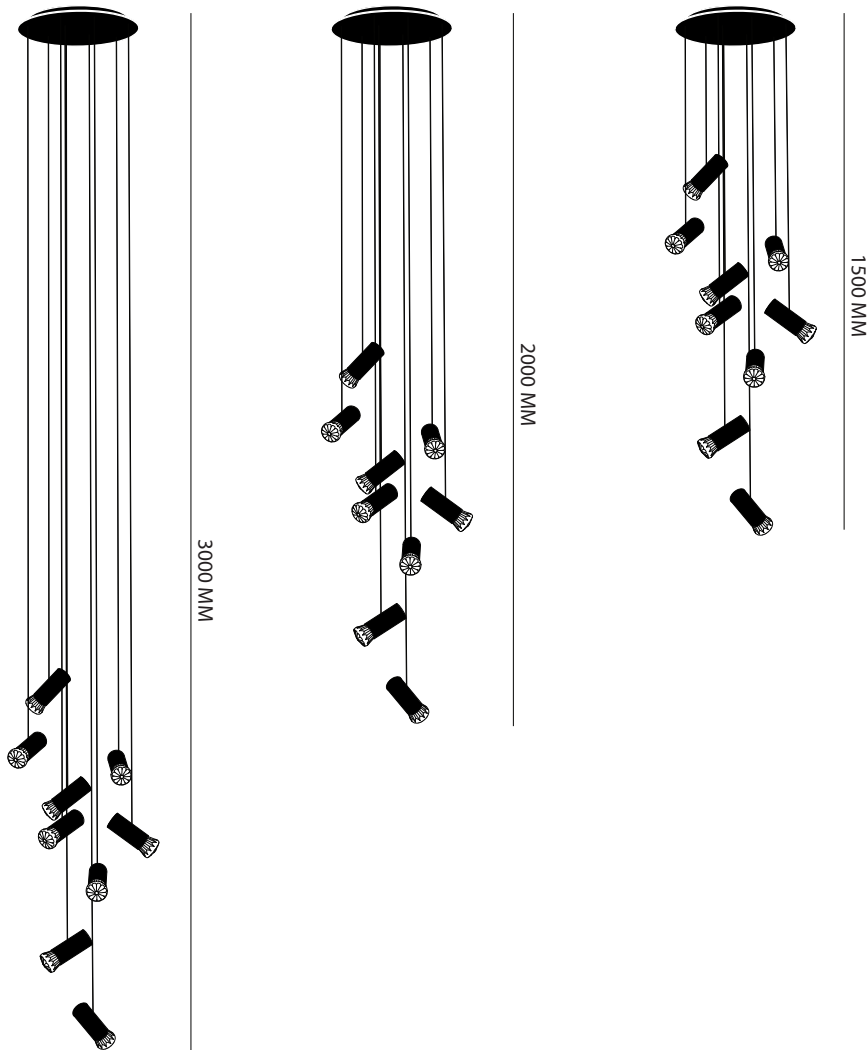

DETAILED INFORMATION

LIGHTING

WATTS ..... 13.5 W   855 lm

LED ..... INCLUDED, E14 SOCKET, 2700K, NON DIMMABLE (DIMMABLE ON REQUEST)

VOLTAGE ..... 110V - 220V

USAGE ..... INDOOR

MARKING ..... **CE**

MATERIAL

..... ALUMINUM, BRAIDED ELECTRICITY WIRE

COLOUR

..... AVAILABLE IN ANODIZED BLACK, ANTHRACITE, CHAMPAGNE, SILVER AND GOLD.
..... CUSTOM COLOURS ON REQUEST.

SIZE & WEIGHT

COVER PLATE ..... HEIGHT 30 MM - DIAMETER 410 MM

PENDANT LENGTH ..... 1500 MM / 2000 MM / 3000 MM / CUSTOM

TOTAL WEIGHT ..... 3.5 KG

MEASUREMENTS

..... MILLIMETERS

CONTACT

JSPR
T +31 (0) 40269211
INFO@JSPR.EU
WWW.JSPR.EU