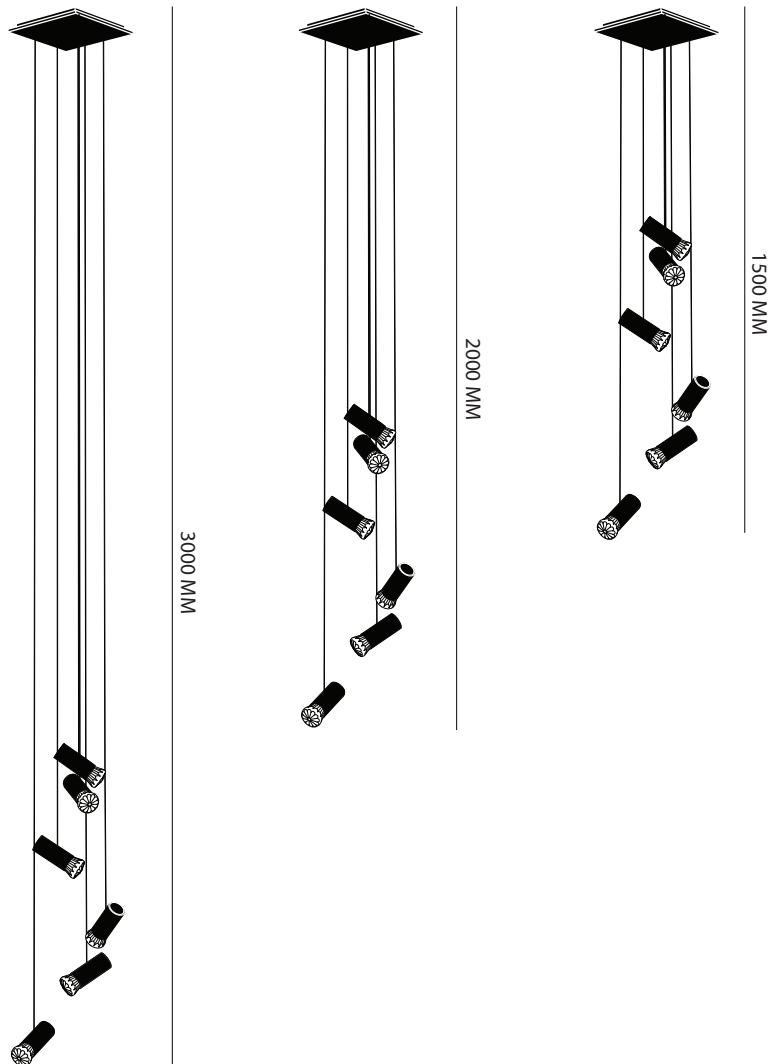

DETAILED INFORMATION

LIGHTING

WATTS	9 W	570 lm
LED	INCLUDED, E14 SOCKET, 2700K, NON DIMMABLE (DIMMABLE ON REQUEST)	
VOLTAGE	110V - 220V	
USAGE	INDOOR	
MARKING	CE	

MATERIAL

ALUMINUM, BRAIDED ELECTRICITY WIRE

COLOUR

AVAILABLE IN ANODIZED BLACK, ANTHRACITE, CHAMPAGNE, SILVER AND GOLD.
CUSTOM COLOURS ON REQUEST.

SIZE & WEIGHT

COVER PLATE	HEIGHT 30 MM - LENGTH 270 MM - WIDTH 270 MM
PENDANT LENGTH	1500 MM / 2000 MM / 3000 MM / CUSTOM
TOTAL WEIGHT	2.5 KG

MEASUREMENTS .....MILLIMETERS

CONTACT

JSPR
T +31 (0) 40269211
INFO@JSPR.EU
WWW.JSPR.EU