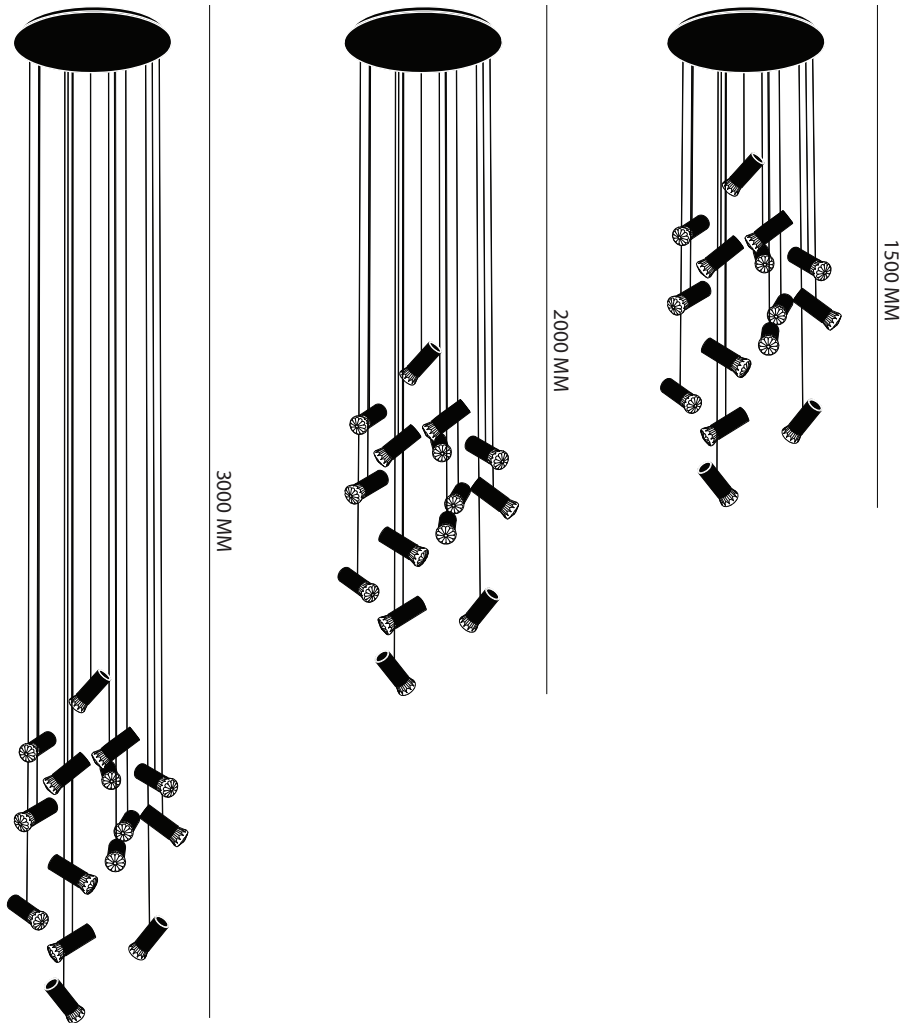

DETAILED INFORMATION

LIGHTING

WATTS	.....	22.5 W	1425 lm
LED	.....	INCLUDED, E14 SOCKET, 2700K , NON DIMMABLE (DIMMABLE ON REQUEST)	
VOLTAGE	.....	110V - 220V	
USAGE	.....	INDOOR	
MARKING	.....	CE	

MATERIAL

.....ALUMINUM, BRAIDED ELECTRICITY WIRE

COLOUR

.....AVAILABLE IN ANODIZED BLACK, ANTHRACITE, CHAMPAGNE, SILVER AND GOLD.
.....CUSTOM COLOURS ON REQUEST.

SIZE & WEIGHT

COVER PLATE	.....	HEIGHT 35 MM - DIAMETER 580 MM
PENDANT LENGTH	.....	1500 MM / 2000 MM / 3000 MM / CUSTOM
TOTAL WEIGHT	.....	6 KG

MEASUREMENTS

.....MILLIMETERS

CONTACT

JSPR
T +31 (0) 40269211
INFO@JSPR.EU
WWW.JSPR.EU