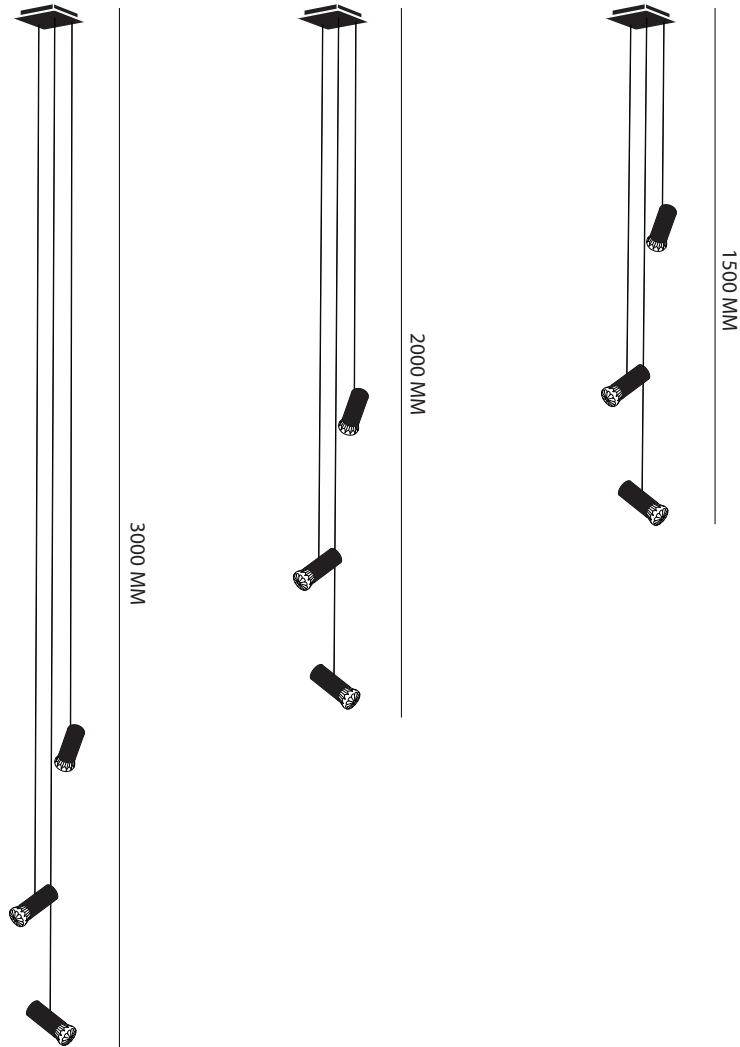

DETAILED INFORMATION

LIGHTING

WATTS	.....	4.5 W	285 lm
LED	.....	INCLUDED, E14 SOCKET, 2700K , NON DIMMABLE (DIMMABLE ON REQUEST)	
VOLTAGE	.....	110V - 220V	
USAGE	.....	INDOOR	
MARKING	.....	CE	

MATERIAL

..... ALUMINUM, BRAIDED ELECTRICITY WIRE

COLOUR

..... AVAILABLE IN ANODIZED BLACK, ANTHRACITE, CHAMPAGNE, SILVER AND GOLD.
..... CUSTOM COLOURS ON REQUEST.

SIZE & WEIGHT

COVER PLATE	.....	HEIGHT 30 MM - LENGTH 270 MM - WIDTH 270 MM
PENDANT LENGTH	.....	1500 MM / 2000 MM / 3000 MM / CUSTOM
TOTAL WEIGHT	.....	1.5 KG

MEASUREMENTS

..... MILLIMETERS

CONTACT

JSPR
T +31 (0) 40269211
INFO@JSPR.EU
WWW.JSPR.EU