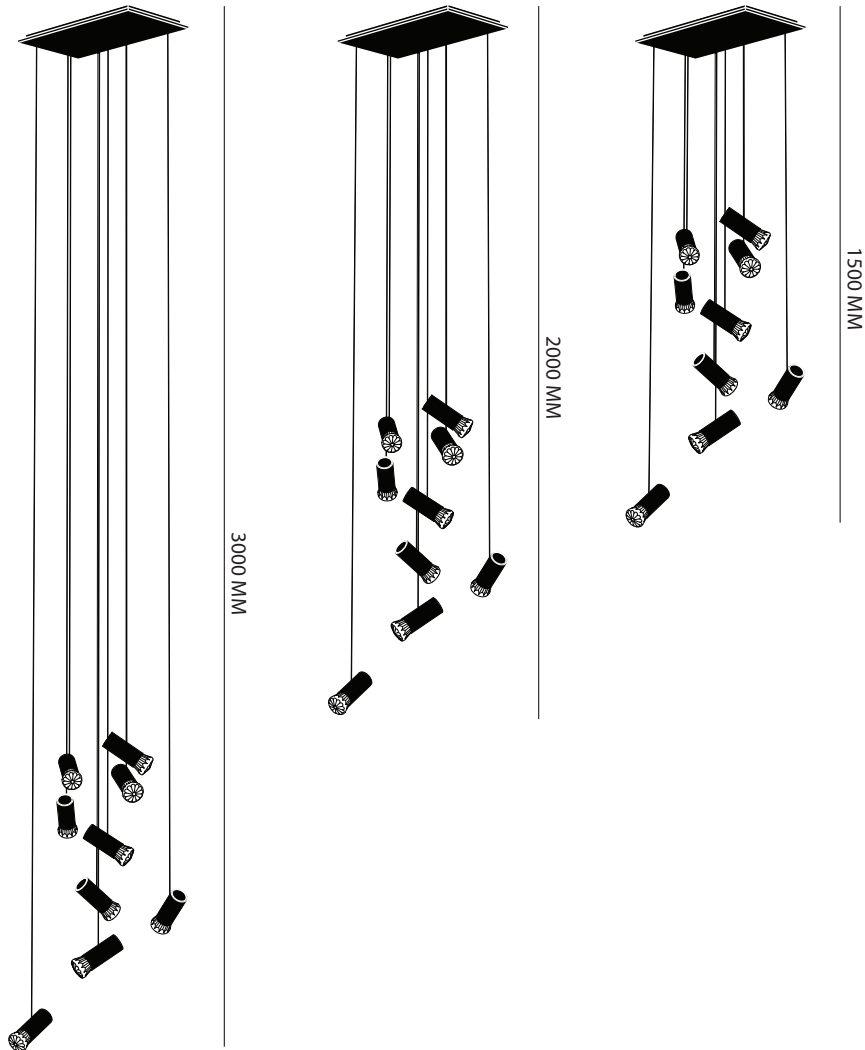

DETAILED INFORMATION

LIGHTING

WATTS	.....	13.5 W	855 lm
LED	.....	INCLUDED, E14 SOCKET, 2700K, NON DIMMABLE (DIMMABLE ON REQUEST)	
VOLTAGE	.....	110V - 220V	
USAGE	.....	INDOOR	
MARKING	.....	CE	

MATERIAL

..... ALUMINUM, BRAIDED ELECTRICITY WIRE

COLOUR

..... AVAILABLE IN ANODIZED BLACK, ANTHRACITE, CHAMPAGNE, SILVER AND GOLD.
..... CUSTOM COLOURS ON REQUEST.

SIZE & WEIGHT

COVER PLATE	.....	HEIGHT 30 MM - LENGTH 540 MM - WIDTH 270 MM
PENDANT LENGTH	.....	1500 MM / 2000 MM / 3000 MM / CUSTOM
TOTAL WEIGHT	.....	3.5 KG

MEASUREMENTS

..... MILLIMETERS

CONTACT

JSPR
T +31 (0) 40269211
INFO@JSPR.EU
WWW.JSPR.EU