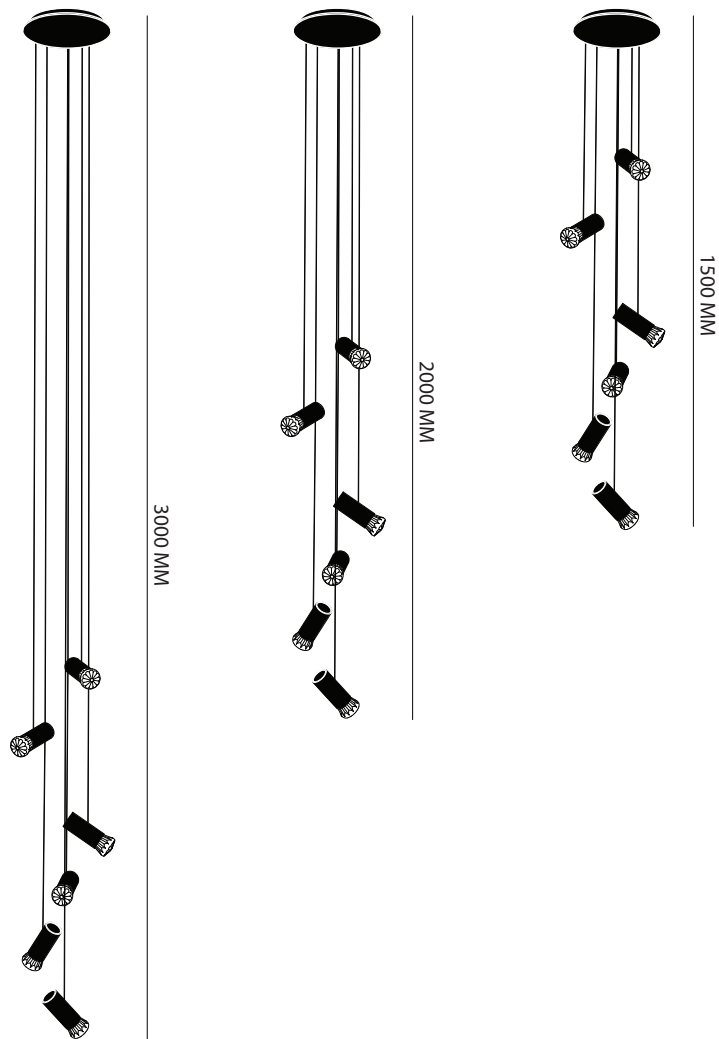

DETAILED INFORMATION

LIGHTING

WATTS	.....	9 W	570 lm
LED	.....	INCLUDED, E14 SOCKET, 2700K, NON DIMMABLE (DIMMABLE ON REQUEST)	
VOLTAGE	.....	110V - 220V	
USAGE	.....	INDOOR	
MARKING	.....	CE	

MATERIAL

..... ALUMINUM, BRAIDED ELECTRICITY WIRE

COLOUR

..... AVAILABLE IN ANODIZED BLACK, ANTHRACITE, CHAMPAGNE, SILVER AND GOLD.
..... CUSTOM COLOURS ON REQUEST.

SIZE & WEIGHT

COVER PLATE	.....	HEIGHT 35 MM - DIAMETER 300 MM
PENDANT LENGTH	.....	1500 MM / 2000 MM / 3000 MM / CUSTOM
TOTAL WEIGHT	.....	2.5 KG

MEASUREMENTS ..... MILLIMETERS

CONTACT

JSPR
T +31 (0) 40269211
INFO@JSPR.EU
WWW.JSPR.EU