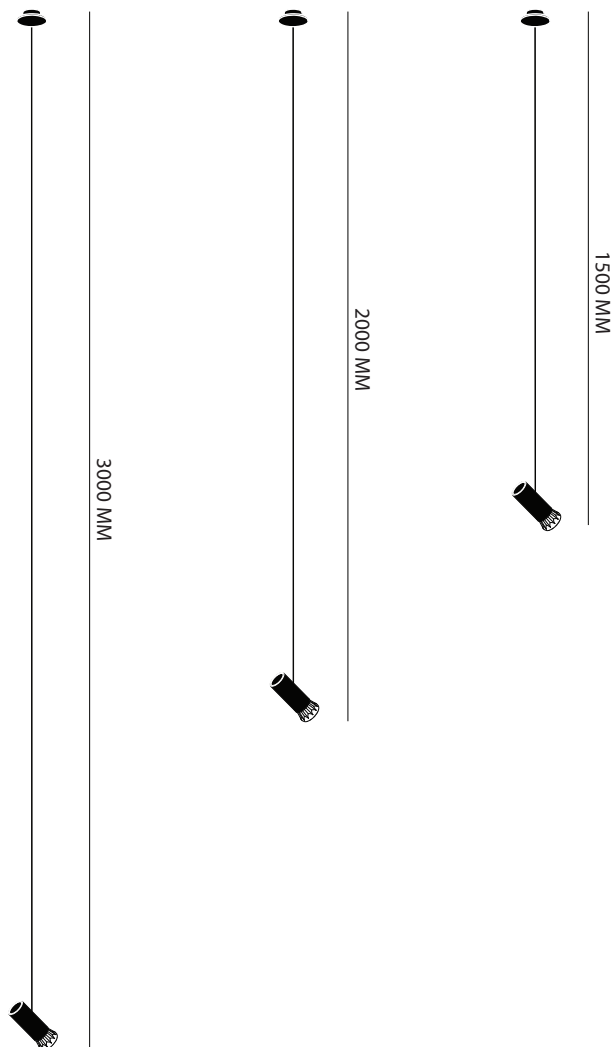

DETAILED INFORMATION

LIGHTING

WATTS	.....	1.5 W	95 lm
LED	.....	INCLUDED, E14 SOCKET, 2700K, NON DIMMABLE	
VOLTAGE	.....	110V - 220V	
USAGE	.....	INDOOR	
MARKING	.....	CE	

MATERIAL

..... ALUMINUM, BRAIDED ELECTRICITY WIRE

COLOUR

..... AVAILABLE IN ANODIZED BLACK, ANTHRACITE, CHAMPAGNE, SILVER AND GOLD.
..... CUSTOM COLOURS ON REQUEST.

SIZE & WEIGHT

COVER PLATE	.....	HEIGHT 30 MM - DIAMETER 120 MM
PENDANT LENGTH	.....	1500 MM / 2000 MM / 3000 MM / CUSTOM
TOTAL WEIGHT	.....	0.5 KG

MEASUREMENTS ..... MILLIMETERS

CONTACT

JSPR
T +31 (0) 40269211
INFO@JSPR.EU
WWW.JSPR.EU