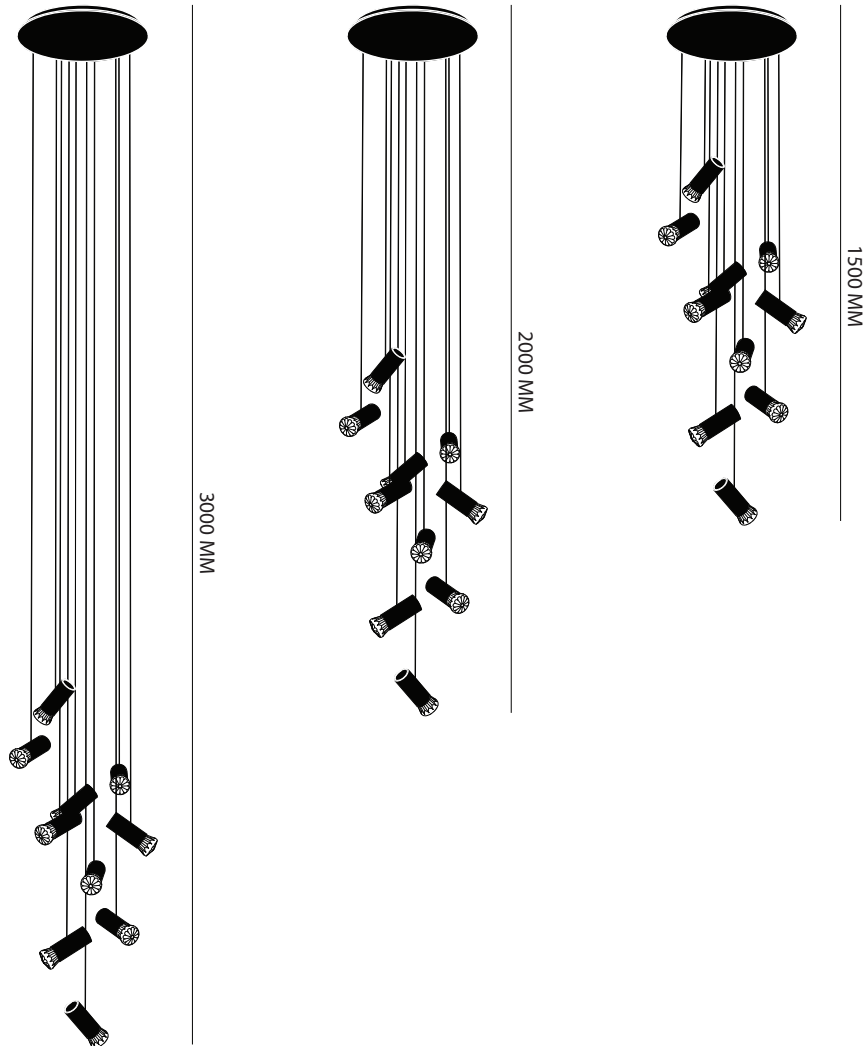

DETAILED INFORMATION

LIGHTING

WATTS	.....	16.5 W	1045 lm
LED	.....	INCLUDED, E14 SOCKET, 2700K , NON DIMMABLE (DIMMABLE ON REQUEST)	
VOLTAGE	.....	110V - 220V	
USAGE	.....	INDOOR	
MARKING	.....	CE	

MATERIAL

.....ALUMINUM, BRAIDED ELECTRICITY WIRE

COLOUR

.....AVAILABLE IN ANODIZED BLACK, ANTHRACITE, CHAMPAGNE, SILVER AND GOLD.
.....CUSTOM COLOURS ON REQUEST.

SIZE & WEIGHT

COVER PLATE	.....	HEIGHT 35 MM - DIAMETER 480 MM
PENDANT LENGTH	.....	1500 MM / 2000 MM / 3000 MM / CUSTOM
TOTAL WEIGHT	.....	4.5 KG

MEASUREMENTS

.....MILLIMETERS

CONTACT

JSPR
T +31 (0) 40269211
INFO@JSPR.EU
WWW.JSPR.EU