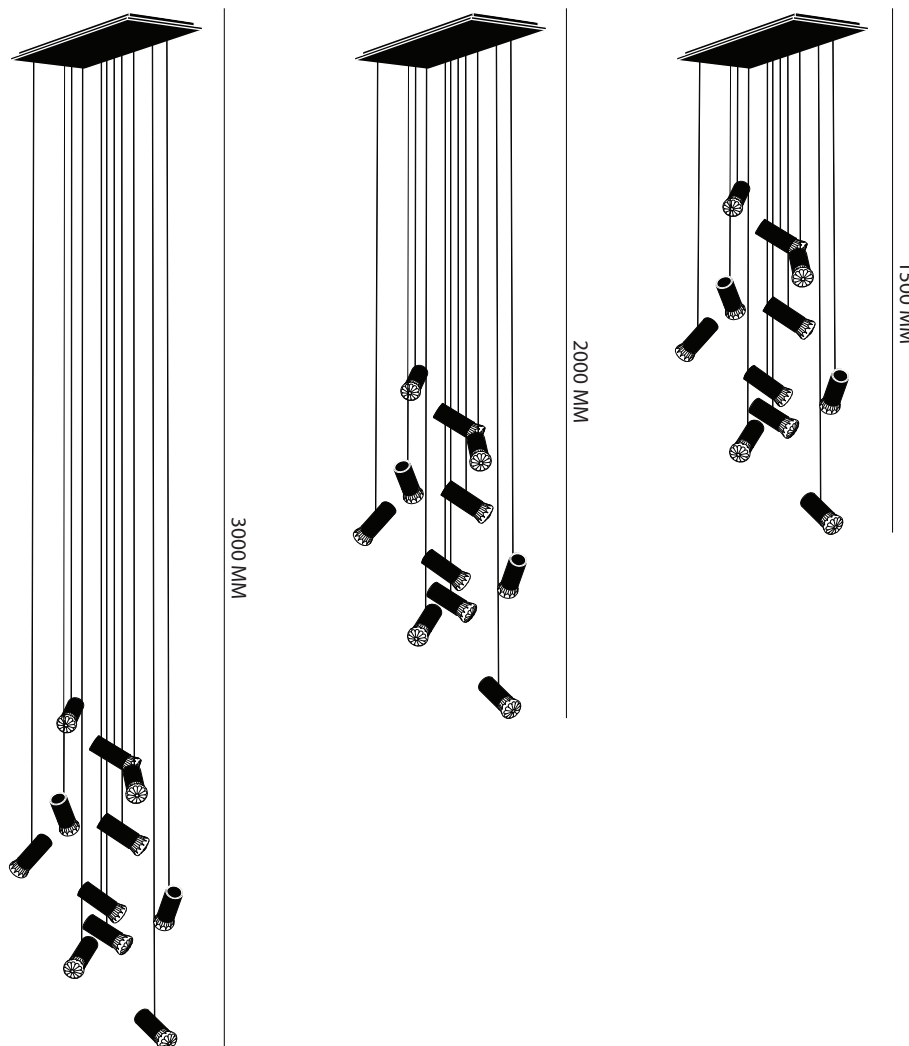

SIZE & WEIGHT

COVER PLATE HEIGHT 30 MM - DIAMETER 410 MM

PENDANT LENGTH 1500 MM / 2000 MM / 3000 MM / CUSTOM

TOTAL WEIGHT 3.5 KG

MEASUREMENTS

..... MILLIMETERS

CONTACT

JSPR
T +31 (0) 40269211
INFO@JSPR.EU
WWW.JSPR.EU