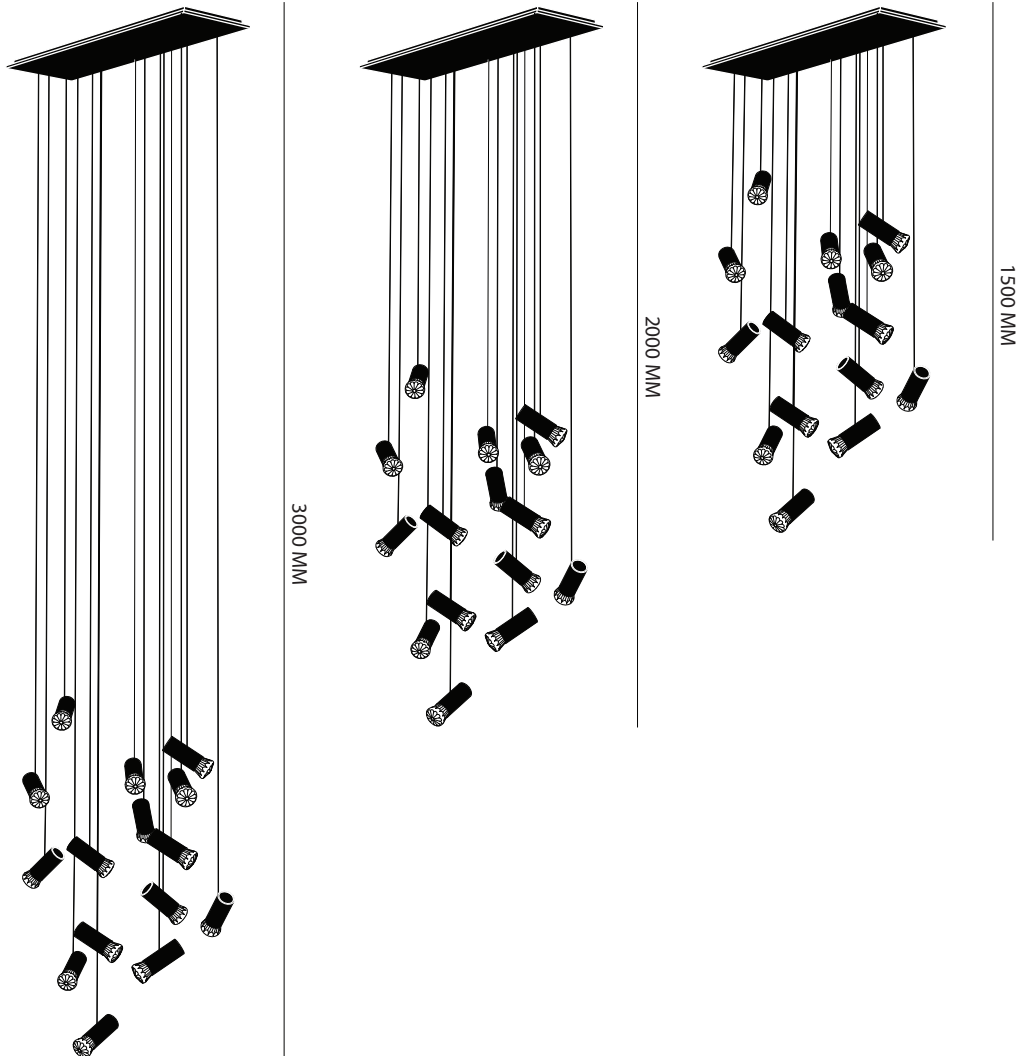

DETAILED INFORMATION

LIGHTING

WATTS	.....	22.5 W	1425 lm
LED	.....	INCLUDED, E14 SOCKET, 2700K, NON DIMMABLE (DIMMABLE ON REQUEST)	
VOLTAGE	.....	110V - 220V	
USAGE	.....	INDOOR	
MARKING	.....	CE	

MATERIAL

..... ALUMINUM, BRAIDED ELECTRICITY WIRE

COLOUR

..... AVAILABLE IN ANODIZED BLACK, ANTHRACITE, CHAMPAGNE, SILVER AND GOLD.
..... CUSTOM COLOURS ON REQUEST.

SIZE & WEIGHT

COVER PLATE	.....	HEIGHT 30 MM - LENGTH 900 MM - WIDTH 270 MM
PENDANT LENGTH	.....	1500 MM / 2000 MM / 3000 MM / CUSTOM
TOTAL WEIGHT	.....	6 KG

MEASUREMENTS ..... MILLIMETERS

CONTACT

JSPR
T +31 (0) 40269211
INFO@JSPR.EU
WWW.JSPR.EU