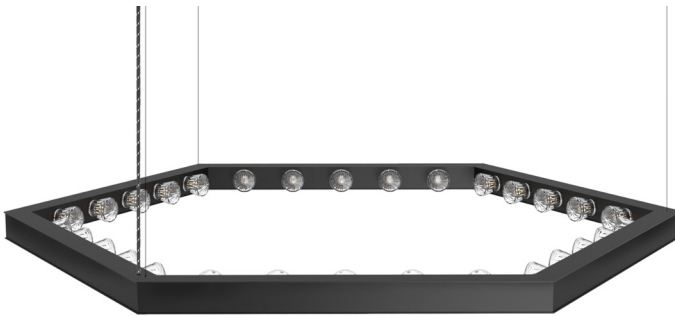

A new addition to the Aurora collection – Aurora Hexagons. Endless possibilities to make geometric and grid like patterns for private, retail or hospitality interiors. Available in three different standard sizes, can be mixed and matched and even wall-mounted. Hand crafted from anodised aluminium in five different colours. More information in the 'products' and 'downloads' section below. Feel free to contact us for more information and enquiries and be the first to own the Aurora Hexagon!

AURORA HEXAGON L

height 60 mm | width 2000 mm | length 1730 mm
42 retro bulbs - 58 W

AURORA HEXAGON M

height 60 mm | width 1500 mm | length 1300 mm
30 retro bulbs - 42 W

AURORA HEXAGON S

height 60 mm | width 1000 mm | length 870 mm
18 retro bulbs - 25 W

MATERIAL & COLOUR

- + Crafted from anodised aluminum available in 5 standard JSPR colours.
- + Delivered 3 meter long textile electricity cable and suspension cables.
- + Non - dimmable LED bulbs included, dimmable on request.
- + Dimmers, canopies sold separately.
- + Further customisations upon request.