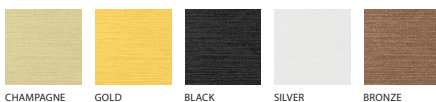

A new addition to the Aurora collection – Aurora Hexagons. Endless possibilities to make geometric and grid like patterns for private, retail or hospitality interiors. Available in three different standard sizes, can be mixed and matched and even wall-mounted. Hand crafted from anodised aluminium in five different colours. More information in the 'products' and 'downloads' section below. Feel free to contact us for more information and enquiries and be the first to own the Aurora Hexagon!

AURORA HEXAGON L

height 60 mm | width 2000 mm | length 1730 mm
42 retro bulbs - 58 W

AURORA HEXAGON M

height 60 mm | width 1500 mm | length 1300 mm
30 retro bulbs - 42 W

AURORA HEXAGON S

height 60 mm | width 1000 mm | length 870 mm
18 retro bulbs - 25 W

MATERIAL & COLOUR

- + Crafted from anodised aluminum available in 5 standard JSPR colours.
- + Delivered 3 meter long textile electricity cable and suspension cables.
- + Non - dimmable LED bulbs included, dimmable on request.
- + Dimmers, canopies sold separately.
- + Further customisations upon request.