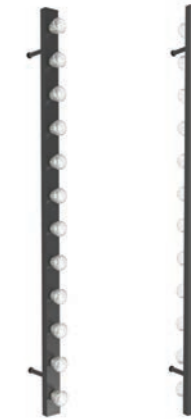

CONTACT

**JSPR**  
T +31 (0) 402692111  
INFO@JSPR.EU  
WWW.JSPR.EU

+

Jasper van Grootel

The Lines collection is primarily inspired on the Aurora collection which has become a JSPR classic. Crafted of anodized aluminum and fixed with retro led lightbulbs these lighting fixtures bring the same heavenly light, but come with their own functionality since the linear shape enables them to truly highlight the characteristics of any venue. The versatility makes them even more functional since they can be used as either a wall-light or a chandelier.

Available in 12 different models ranging in style and length.

- Further custom sizes on request.
- Custom colors on request

**WALL LINE / INVERTED 200**  
height 2000 mm | width 60 mm | length 150 mm  
16 retro bulbs - 19,2 W

**WALL LINE / INVERTED 150**  
height 1500 mm | width 60 mm | length 150 mm  
12 retro bulbs - 14,4 W

**WALL LINE / INVERTED 75**  
height 750 mm | width 60 mm | length 150 mm  
6 retro bulbs - 7,2 W

**WALL LINE / INVERTED 100**  
height 1000 mm | width 60 mm | length 150 mm  
8 retro bulbs - 8,4 W

**WALL LINE / INVERTED 50**  
height 500 mm | width 60 mm | length 150 mm  
4 retro bulbs - 4,8 W