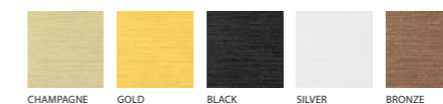

### MATERIAL & COLOUR

CUSTOM COLOURS ON REQUEST

WALL LINES COLLECTION IS CRAFTED FROM ANODIZED ALUMINUM AVAILABLE IN FIVE STANDARD JSPR COLOURS. CUSTOM COLOURS UPON REQUEST.  
DELIVERED WITH WALL BRACKETS. CUSTOM LENGTHS FOR LIGHT FIXTURES OR WALL BRACKETS ON REQUEST.  
NON DIMMABLE 2700K RETRO FIT LED BULBS, DIMMABLE ON REQUEST. 0 - 10 V DIMMING WITH DALI AND CONVENTIONAL DIMMERS.  
DIMMERS ON REQUEST.