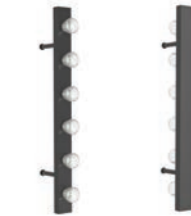

Available in 12 different models ranging in style and length.

- Further custom sizes on request.
- Custom colors on request

**WALL LINE / INVERTED 200**  
height 2000 mm | width 60 mm | length 150 mm  
16 retro bulbs - 19,2 W

**WALL LINE / INVERTED 150**  
height 1500 mm | width 60 mm | length 150 mm  
12 retro bulbs - 14,4 W

**WALL LINE / INVERTED 75**  
height 750 mm | width 60 mm | length 150 mm  
6 retro bulbs - 7,2 W

**WALL LINE / INVERTED 100**  
height 1000 mm | width 60 mm | length 150 mm  
8 retro bulbs - 8,4 W

**WALL LINE / INVERTED 50**  
height 500 mm | width 60 mm | length 150 mm  
4 retro bulbs - 4,8 W