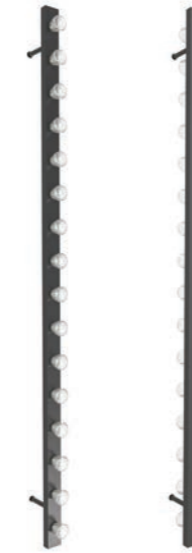

CONTACT

**JSPR**  
T +31 (0) 402692111  
INFO@JSPR.EU  
WWW.JSPR.EU

+

Jasper van Grootel

The Lines collection is primarily inspired on the Aurora collection which has become a JSPR classic. Crafted of anodized aluminum and fixed with retro led lightbulbs these lighting fixtures bring the same heavenly light, but come with their own functionality since the linear shape enables them to truly highlight the characteristics of any venue. The versatility makes them even more functional since they can be used as either a wall-light or a chandelier.

Available in 12 different models ranging in style and length.

- Further custom sizes on request.
- Custom colors on request

**WALL LINE / INVERTED 200**  
height 2000 mm | width 60 mm | length 150 mm  
16 retro bulbs - 19,2 W

**WALL LINE / INVERTED 150**  
height 1500 mm | width 60 mm | length 150 mm  
12 retro bulbs - 14,4 W

**WALL LINE / INVERTED 75**  
height 750 mm | width 60 mm | length 150 mm  
6 retro bulbs - 7,2 W

**WALL LINE / INVERTED 100**  
height 1000 mm | width 60 mm | length 150 mm  
8 retro bulbs - 8,4 W

**WALL LINE / INVERTED 50**  
height 500 mm | width 60 mm | length 150 mm  
4 retro bulbs - 4,8 W