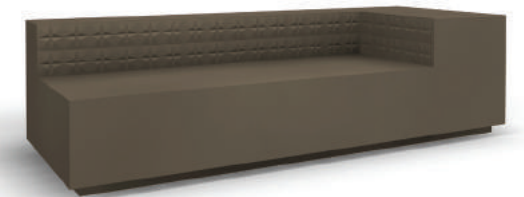

MATERIAL & COLOUR

EACH PIECE IS COATED IN UV AND WATER RESISTANT PU RUBBER COATING.

THE COLLECTION IS AVAILABLE IN 23 STANDARD JSPR COLOURS. IN ADDITION TO THESE STANDARD COLORS WE CAN SUPPLY THE SERIES IN ANY CUSTOMIZED COLOR; AVAILABLE IN ANY RAL, INDEX OR CMS/PANTONE COLOR.

CONTACT

JSPR
 T +31 (0) 402692111
 INFO@JSPR.EU
 WWW.JSPR.EU

Minimal+ design by JSPR

Minimal Plus created by JSPR distinguishes itself by its unique character. Straight sharp shapes combined with detailed striking star-shaped pattern, a sharp and hard appearance created from soft foam. The series consists of a variety of modular furniture elements that can be used individually or combined to create complete lounge areas. Ideal for private or public interiors both indoors and outdoors.

The series is entirely made of PU foam coated in Realskin rubber. Ideal for indoor and outdoor projects.

POUF

SOFA 35 (L/R)

TABLE

SOFA 60 (L/R)

CORNER

SOFA 120 (L/R)

TWIN SOFA

SOFA 180 (L/R)