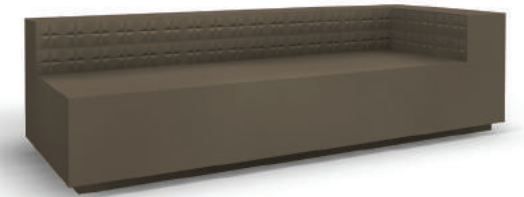

MATERIAL & COLOUR

EACH PIECE IS COATED IN UV AND WATER RESISTANT PU RUBBER COATING.

THE COLLECTION IS AVAILABLE IN 23 STANDARD JSPR COLOURS. IN ADDITION TO THESE STANDARD COLORS WE CAN SUPPLY THE SERIES IN ANY CUSTOMIZED COLOR; AVAILABLE IN ANY RAL, INDEX OR CMS/PANTONE COLOR.

CONTACT

JSPR
 T +31 (0) 402692111
 INFO@JSPR.EU
 WWW.JSPR.EU

Minimal+ design by JSPR

Minimal Plus created by JSPR distinguishes itself by its unique character. Straight sharp shapes combined with detailed striking star-shaped pattern, a sharp and hard appearance created from soft foam. The series consists of a variety of modular furniture elements that can be used individually or combined to create complete lounge areas. Ideal for private or public interiors both indoors and outdoors.

The series is entirely made of PU foam coated in Realskin rubber. Ideal for indoor and outdoor projects.

POUF

SOFA 35 (L/R)

TABLE

SOFA 60 (L/R)

CORNER

SOFA 120 (L/R)

TWIN SOFA