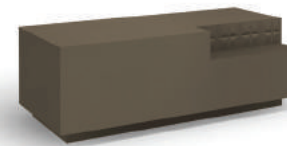

MATERIAL & COLOUR

EACH PIECE IS COATED IN UV AND WATER RESISTANT PU RUBBER COATING.

THE COLLECTION IS AVAILABLE IN 23 STANDARD JSPR COLOURS. IN ADDITION TO THESE STANDARD COLORS WE CAN SUPPLY THE SERIES IN ANY CUSTOMIZED COLOR; AVAILABLE IN ANY RAL, INDEX OR CMS/PANTONE COLOR.

CONTACT

JSPR
 T +31 (0) 402692111
 INFO@JSPR.EU
 WWW.JSPR.EU

Minimal+ design by JSPR

Minimal Plus created by JSPR distinguishes itself by its unique character. Straight sharp shapes combined with detailed striking star-shaped pattern, a sharp and hard appearance created from soft foam. The series consists of a variety of modular furniture elements that can be used individually or combined to create complete lounge areas. Ideal for private or public interiors both indoors and outdoors.

The series is entirely made of PU foam coated in Realskin rubber. Ideal for indoor and outdoor projects.

POUF

SOFA 35 (L/R)

TABLE

SOFA 60 (L/R)

CORNER

SOFA 120 (L/R)

TWIN SOFA