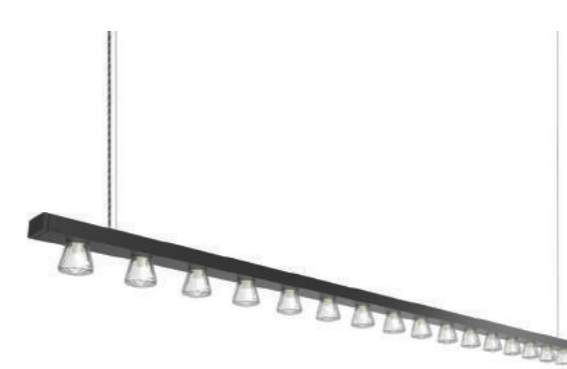

The Lines collection is primarily inspired on the Aurora collection which has become a true JSPR classic. Crafted of anodized aluminum and fixed with retro led light bulbs these lighting fixtures bring the same heavenly light, but come with their own functionality since the linear shape enables them to highlight the characteristics of any venue. The versatility makes them even more functional since they can be used as either a wall-light or a chandelier.

Available in five different models + EXTENSIONS to create settings from modest to impressive, this collection has the perfect proportions for every space.

LINE 200
height 2000 mm | width 60 mm | length 150 mm
16 retro bulbs - 19,2 W

LINE 150
height 1500 mm | width 60 mm | length 150 mm
12 retro bulbs - 14,4 W

LINE 100
height 1000 mm | width 60 mm | length 150 mm
8 retro bulbs - 8,4 W

LINE 75
height 750 mm | width 60 mm | length 150 mm
6 retro bulbs - 7,2 W

LINE 50
height 500 mm | width 60 mm | length 150 mm
4 retro bulbs - 4,8 W

MATERIAL & COLOUR

CUSTOM COLOURS ON REQUEST

LINES COLLECTION IS CRAFTED FROM ANODIZED ALUMINUM AVAILABLE IN FIVE STANDARD JSPR COLOURS. CUSTOM COLOURS UPON REQUEST.
DELIVERED WITH 3 METER LONG TEXTILE ELECTRICITY CABLE AND SUSPENSION CABLES, CUSTOM LENGTHS UPON REQUEST.
NON DIMMABLE 2700K RETRO FIT LED BULBS, DIMMABLE ON REQUEST. 0 - 10 V DIMMING WITH DALI AND CONVENTIONAL DIMMERS.
DIMMERS, CANOPIES AND OTHER CUSTOMISATION ON REQUEST.