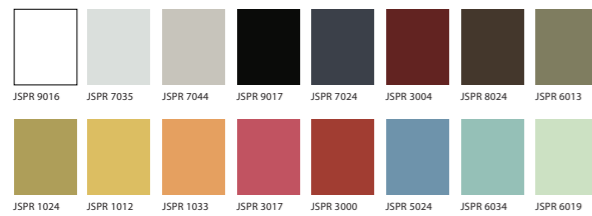

FLAMES

Jasper van Grootel

A series of lighting sources based on a refillable gas bottle system. These simple, cylinder-shaped elements are available in a variety of four different patterns, each with its own distinct play of shadow and light. These light elements add atmosphere and warmth to any garden or terrace. Little wheels underneath the Flames make them very easy to move.

MATERIALS & COLORS

FLAMES COLLECTION IS CRAFTED FROM LASER CUT STEEL. AVAILABLE IN 16 POWDER COATED STANDARD JSPR COLORS. CUSTOMISATION UPON REQUEST.

CONTACT

JSPR
T +31 (0) 402692111
INFO@JSPR.EU
WWW.JSPR.EU