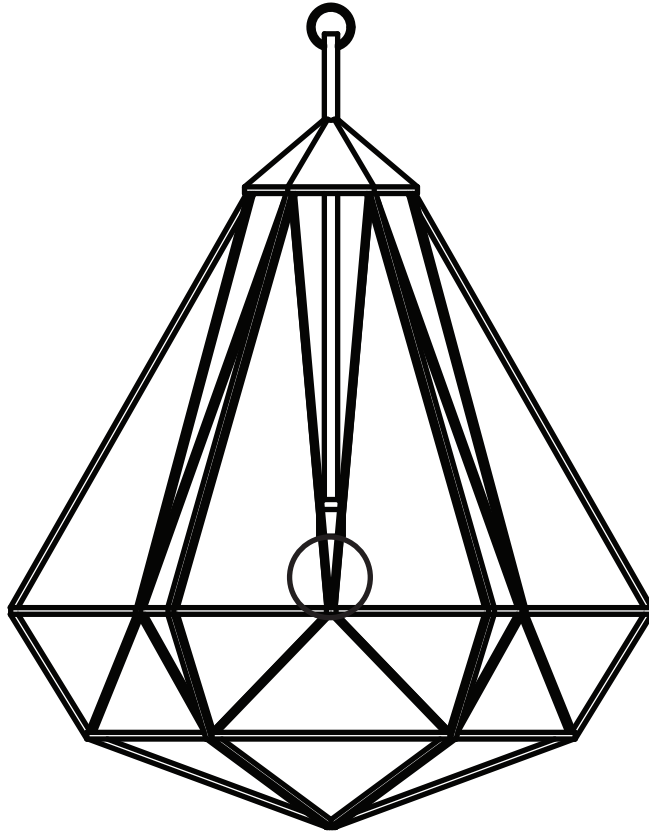

DETAILED INFORMATION

LIGHTING

WATTS	MAX 100W
FITTING	E27 / E26
LED	Ø125 MM LED FILAMENT RETRO FIT BULB, DIMMABLE. SOLD SEPARATLY.
VOLTAGE	230 V / 110 V
USAGE	INDOOR
SAFETY STANDARDS	CE (UL, CSA ON REQUEST)
REMARK	DELIVERED WITH 5 METER TEXTILE ELECTRICITY CABLE, CUSTOM LENGTHS ON REQUEST SUSPENSION CABLE NOT INCLUDED

MATERIAL

POWDER COATED STEEL FRAME, NYLON ELECTRICITY WIRE.

COLOUR

AVAILABLE IN STANDARD MATT BLACK, GOLD AND BRONZE
CUSTOM COLORS ON REQUEST

SIZE & WEIGHT

HEIGHT 900 MM - DIAMETER 770 MM - WEIGHT 8 KG (17,6lb)

NOTES

CANOPY & DIMMER AVAILABLE SEPARATELY.

CONTACT

JSPR
T +31 (0) 402692111
INFO@JSPR.EU
WWW.JSPR.EU

DETAILED INFORMATION

LIGHTING

WATTS	MAX 100W
FITTING	E27 / E26
LED	Ø125 MM LED FILAMENT RETRO FIT BULB, DIMMABLE. SOLD SEPARATLY.
VOLTAGE	230 V / 110 V
USAGE	INDOOR
SAFETY STANDARDS	CE (UL, CSA ON REQUEST)
REMARK	DELIVERED WITH 5 METER TEXTILE ELECTRICITY CABLE, CUSTOM LENGTHS ON REQUEST SUSPENSION CABLE NOT INCLUDED

MATERIAL

POWDER COATED STEEL FRAME, NYLON ELECTRICITY WIRE.

COLOUR

AVAILABLE IN STANDARD MATT BLACK, GOLD AND BRONZE.
CUSTOM COLORS ON REQUEST.

SIZE & WEIGHT

HEIGHT 1280 MM - DIAMETER 970 MM - WEIGHT 13kg (28.6lb)