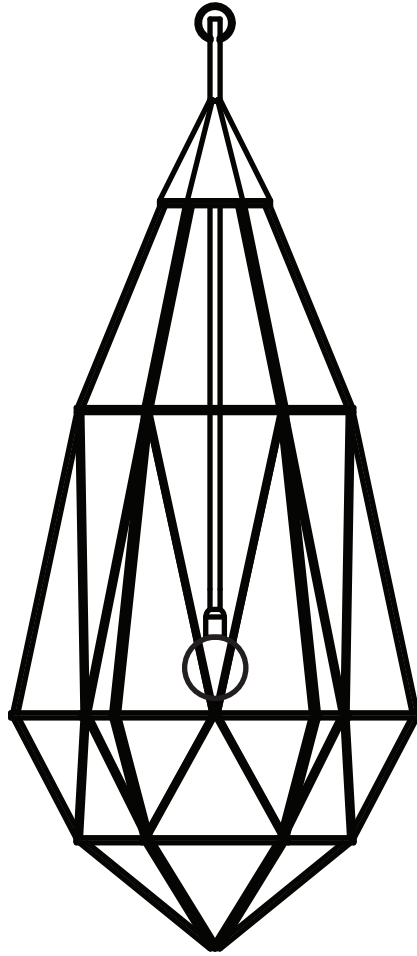

DETAILED INFORMATION

LIGHTING

WATTS	MAX 100W
FITTING	E27 / E26
LED	Ø125 MM LED FILAMENT RETRO FIT BULB, DIMMABLE. SOLD SEPARATLY.
VOLTAGE	230 V / 110 V
USAGE	INDOOR
SAFETY STANDARDS	CE (UL, CSA ON REQUEST)
REMARK	DELIVERED WITH 5 METER TEXTILE ELECTRICITY CABLE, CUSTOM LENGTHS ON REQUEST. SUSPENSION CABLE NOT INCLUDED.

MATERIAL

POWDER COATED STEEL FRAME, NYLON ELECTRICITY WIRE.

COLOUR

AVAILABLE IN STANDARD MATT BLACK, GOLD AND BRONZE.
CUSTOM COLORS ON REQUEST.

SIZE & WEIGHT

HEIGHT 1720 MM - DIAMETER 800 MM - WEIGHT 15kg (33lb)

NOTES

CANOPY & DIMMER AVAILABLE SEPARATELY.

CONTACT

JSPR
T +31 (0) 402692111
INFO@JSPR.EU
WWW.JSPR.EU