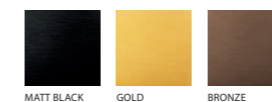

JSPR

XXL DIAMONDS

CONTACT

JSPR
T +31 (0) 402692111
INFO@JSPR.EU
WWW.JSPR.EU

+

Design by Sylvie Meuffels & Jasper van Grootel

XXL Diamonds is a sequel to one of JSPR's signature collections - the Diamonds. This time bigger, brighter and more impressive. Massive geometric Diamonds perfect to spark up any private or public interior. Crafted from steel and powder coated in matt black, gold or bronze. Delivered with black textile electricity cable.

MATERIAL & COLOUR

MATT BLACK GOLD BRONZE

CUSTOM COLOURS ON REQUEST

XXL DIAMONDS ARE CRAFTED FROM POWDER COATED STEEL, STANDARD COLOUR IN MATT BLACK, ADDITIONAL NEW COLORS GOLD AND BRONZE. CUSTOM COLOURS UPON REQUEST.