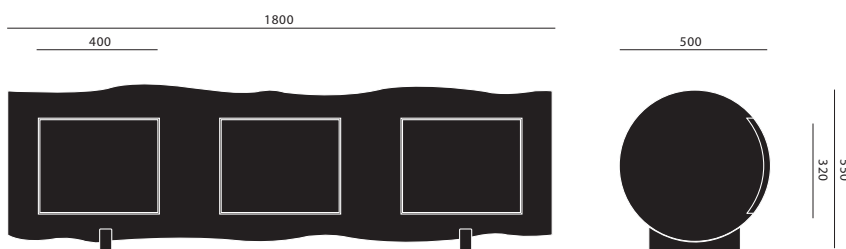

tree trunk 1.20

tree trunk 1.80

### MEASUREMENTS

ALL MEASUREMENTS ARE BASED ON MILLIMETERS