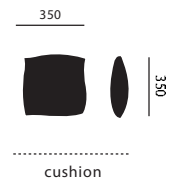

measurements

dining chair

dining chair with armrests

petit toi

voltaire I

voltaire II

club chair

sofa

petit dressoir

grand dressoir

MEASUREMENTS

ALL MEASUREMENTS ARE BASED ON MILLIMETERS
 * ALL SWAROVSKI ITEMS HAVE THE SAME MEASUREMENTS

MATERIAL & COLOUR

ALL ITEMS WILL BE FINISHED WITH A REAL SKIN RUBBER LAYER IN DIFFERENT COLOURS
 MATERIAL AND COLOUR DETAILS CAN BE FOUND AT WWW.STUDIOJSPR.NL