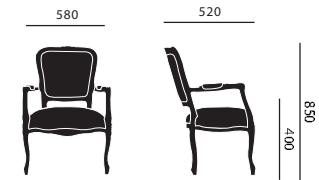

measurements

dining chair

dining chair with armrests

petit toi

voltaire I

voltaire II

club chair

sofa

petit dressoir

grand dressoir

MEASUREMENTS

ALL MEASUREMENTS ARE BASED ON MILLIMETERS
 * ALL SWAROVSKI ITEMS HAVE THE SAME MEASUREMENTS

MATERIAL & COLOUR

ALL ITEMS WILL BE FINISHED WITH A REAL SKIN RUBBER LAYER IN DIFFERENT COLOURS
 MATERIAL AND COLOUR DETAILS CAN BE FOUND AT WWW.STUDIOJSPR.NL