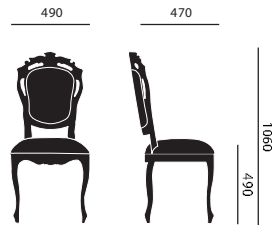

measurements

dining chair

dining chair with armrests

petit toi

voltaire I

voltaire II

club chair

sofa

petit dressoir

grand dressoir

MEASUREMENTS

ALL MEASUREMENTS ARE BASED ON MILLIMETERS
 * ALL SWAROVSKI ITEMS HAVE THE SAME MEASUREMENTS

MATERIAL & COLOUR

ALL ITEMS WILL BE FINISHED WITH A REAL SKIN RUBBER LAYER IN DIFFERENT COLOURS
 MATERIAL AND COLOUR DETAILS CAN BE FOUND AT WWW.STUDIOJSPR.NL