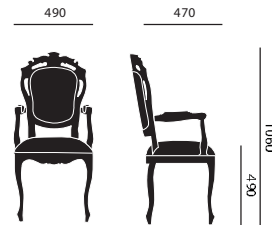

measurements

dining chair

dining chair with armrests

petit toi

voltaire I

voltaire II

club chair

sofa

petit dressoir

grand dressoir

MEASUREMENTS

ALL MEASUREMENTS ARE BASED ON MILLIMETERS
 * ALL SWAROVSKI ITEMS HAVE THE SAME MEASUREMENTS

MATERIAL & COLOUR

ALL ITEMS WILL BE FINISHED WITH A REAL SKIN RUBBER LAYER IN DIFFERENT COLOURS
 MATERIAL AND COLOUR DETAILS CAN BE FOUND AT WWW.STUDIOJSPR.NL