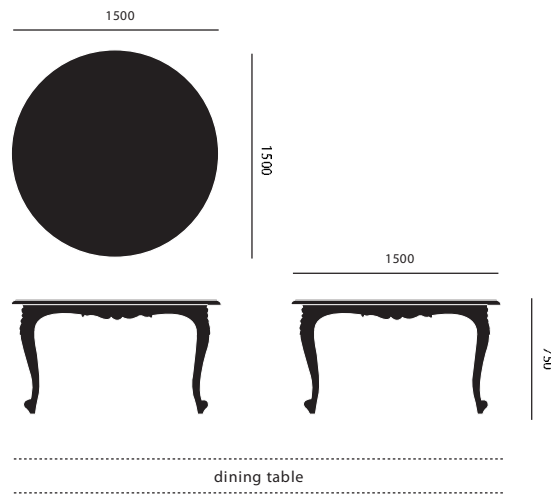

measurements

dining chair

dining chair with armrests

petit toi

voltaire I

voltaire II

club chair

sofa

petit dressoir

grand dressoir

MEASUREMENTS

ALL MEASUREMENTS ARE BASED ON MILLIMETERS
 * ALL SWAROVSKI ITEMS HAVE THE SAME MEASUREMENTS

MATERIAL & COLOUR

ALL ITEMS WILL BE FINISHED WITH A REAL SKIN RUBBER LAYER IN DIFFERENT COLOURS
 MATERIAL AND COLOUR DETAILS CAN BE FOUND AT WWW.STUDIOJSPR.NL