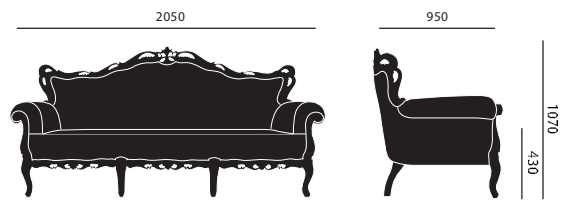

measurements

dining chair

dining chair with armrests

petit toi

voltaire I

voltaire II

club chair

sofa

petit dressoir

grand dressoir

MEASUREMENTS

ALL MEASUREMENTS ARE BASED ON MILLIMETERS
 * ALL SWAROVSKI ITEMS HAVE THE SAME MEASUREMENTS

MATERIAL & COLOUR

ALL ITEMS WILL BE FINISHED WITH A REAL SKIN RUBBER LAYER IN DIFFERENT COLOURS
 MATERIAL AND COLOUR DETAILS CAN BE FOUND AT WWW.STUDIOJSPR.NL