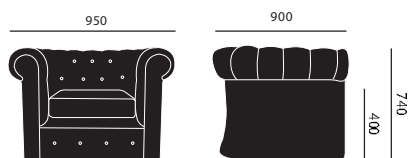

measurements

dining chair

dining chair with armrests

petit toi

voltaire I

voltaire II

club chair

sofa

petit dressoir

grand dressoir

MEASUREMENTS

ALL MEASUREMENTS ARE BASED ON MILLIMETERS
 * ALL SWAROVSKI ITEMS HAVE THE SAME MEASUREMENTS

MATERIAL & COLOUR

ALL ITEMS WILL BE FINISHED WITH A REAL SKIN RUBBER LAYER IN DIFFERENT COLOURS
 MATERIAL AND COLOUR DETAILS CAN BE FOUND AT WWW.STUDIOJSPR.NL