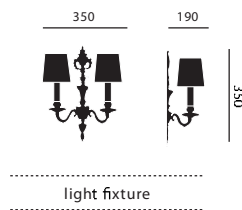

measurements

dining chair

dining chair with armrests

petit toi

voltaire I

voltaire II

club chair

sofa

petit dressoir

grand dressoir

MEASUREMENTS

ALL MEASUREMENTS ARE BASED ON MILLIMETERS
 * ALL SWAROVSKI ITEMS HAVE THE SAME MEASUREMENTS

MATERIAL & COLOUR

ALL ITEMS WILL BE FINISHED WITH A REAL SKIN RUBBER LAYER IN DIFFERENT COLOURS
 MATERIAL AND COLOUR DETAILS CAN BE FOUND AT WWW.STUDIOJSPR.NL