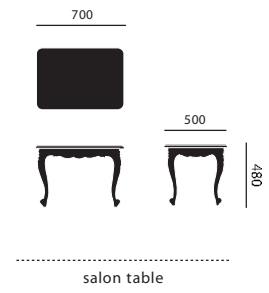

measurements

dining chair

dining chair with armrests

petit toi

voltaire I

voltaire II

club chair

sofa

petit dressoir

grand dressoir

MEASUREMENTS

ALL MEASUREMENTS ARE BASED ON MILLIMETERS
 * ALL SWAROVSKI ITEMS HAVE THE SAME MEASUREMENTS

MATERIAL & COLOUR

ALL ITEMS WILL BE FINISHED WITH A REAL SKIN RUBBER LAYER IN DIFFERENT COLOURS
 MATERIAL AND COLOUR DETAILS CAN BE FOUND AT WWW.STUDIOJSPR.NL