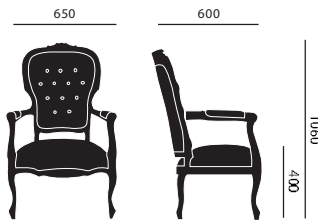

measurements

dining chair

dining chair with armrests

petit toi

voltaire I

voltaire II

club chair

sofa

petit dressoir

grand dressoir

MEASUREMENTS

ALL MEASUREMENTS ARE BASED ON MILLIMETERS
 * ALL SWAROVSKI ITEMS HAVE THE SAME MEASUREMENTS

MATERIAL & COLOUR

ALL ITEMS WILL BE FINISHED WITH A REAL SKIN RUBBER LAYER IN DIFFERENT COLOURS
 MATERIAL AND COLOUR DETAILS CAN BE FOUND AT WWW.STUDIOJSPR.NL