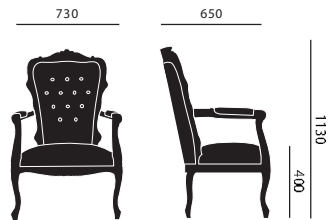

measurements

dining chair

dining chair with armrests

petit toi

voltaire I

voltaire II

club chair

sofa

petit dressoir

grand dressoir

MEASUREMENTS

ALL MEASUREMENTS ARE BASED ON MILLIMETERS
 * ALL SWAROVSKI ITEMS HAVE THE SAME MEASUREMENTS

MATERIAL & COLOUR

ALL ITEMS WILL BE FINISHED WITH A REAL SKIN RUBBER LAYER IN DIFFERENT COLOURS
 MATERIAL AND COLOUR DETAILS CAN BE FOUND AT WWW.STUDIOJSPR.NL