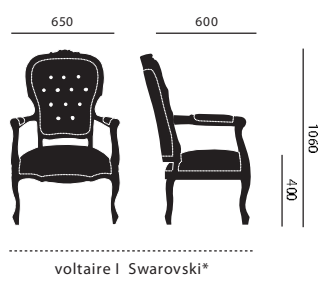

measurements

dining chair

dining chair with armrests

petit toi

voltaire I

voltaire II

club chair

sofa

petit dressoir

grand dressoir

MEASUREMENTS

ALL MEASUREMENTS ARE BASED ON MILLIMETERS
 * ALL SWAROVSKI ITEMS HAVE THE SAME MEASUREMENTS

MATERIAL & COLOUR

ALL ITEMS WILL BE FINISHED WITH A REAL SKIN RUBBER LAYER IN DIFFERENT COLOURS
 MATERIAL AND COLOUR DETAILS CAN BE FOUND AT WWW.STUDIOJSPR.NL