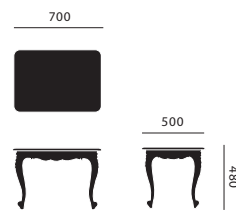

measurements in mm

dining chair

dining chair with armrests

petit toi

voltaire I

voltaire II

club chair

sofa

dining table

salon table

petit dressoir

grand dressoir

large bench

small bench

candelabra

light fixture

#### MEASUREMENTS

ALL MEASUREMENTS ARE BASED ON MILLIMETERS  
\* ALL SWAROVSKI ITEMS HAVE THE SAME MEASUREMENTS