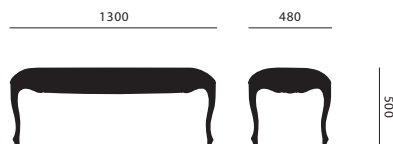

measurements in mm

dining chair

dining chair with armrests

petit toi

voltaire I

voltaire II

club chair

sofa

dining table

salon table

petit dressoir

grand dressoir

large bench

small bench

candelabra

light fixture

#### MEASUREMENTS

ALL MEASUREMENTS ARE BASED ON MILLIMETERS  
\* ALL SWAROVSKI ITEMS HAVE THE SAME MEASUREMENTS