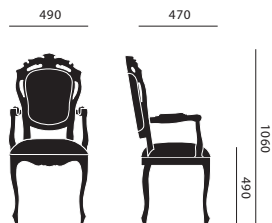

measurements in mm

dining chair

dining chair with armrests

petit toi

voltaire I

voltaire II

club chair

sofa

dining table

salon table

petit dressoir

grand dressoir

large bench

small bench

candelabra

light fixture