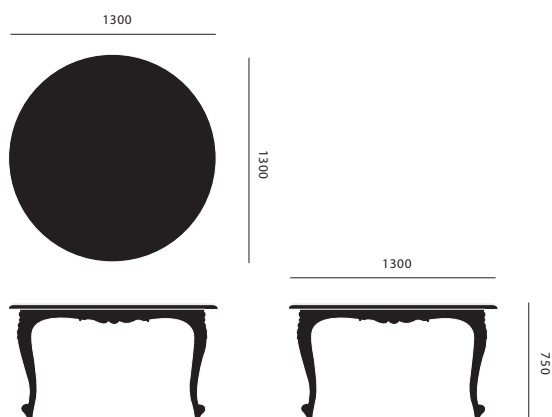

measurements in mm

dining chair

dining chair with armrests

petit toi

voltaire I

voltaire II

club chair

sofa

dining table

salon table

petit dressoir

grand dressoir

large bench

small bench

candelabra

light fixture

#### MEASUREMENTS

ALL MEASUREMENTS ARE BASED ON MILLIMETERS  
\* ALL SWAROVSKI ITEMS HAVE THE SAME MEASUREMENTS