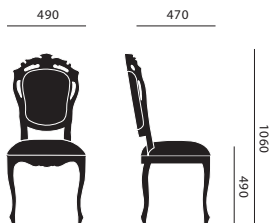

measurements in mm

dining chair

dining chair with armrests

petit toi

voltaire I

voltaire II

club chair

sofa

dining table

salon table

petit dressoir

grand dressoir

large bench

small bench

candelabra

light fixture