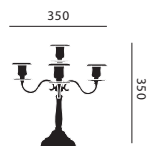

measurements in mm

dining chair

dining chair with armrests

petit toi

voltaire I

voltaire II

club chair

sofa

dining table

salon table

petit dressoir

grand dressoir

large bench

small bench

candelabra

light fixture

#### MEASUREMENTS

ALL MEASUREMENTS ARE BASED ON MILLIMETERS  
\* ALL SWAROVSKI ITEMS HAVE THE SAME MEASUREMENTS