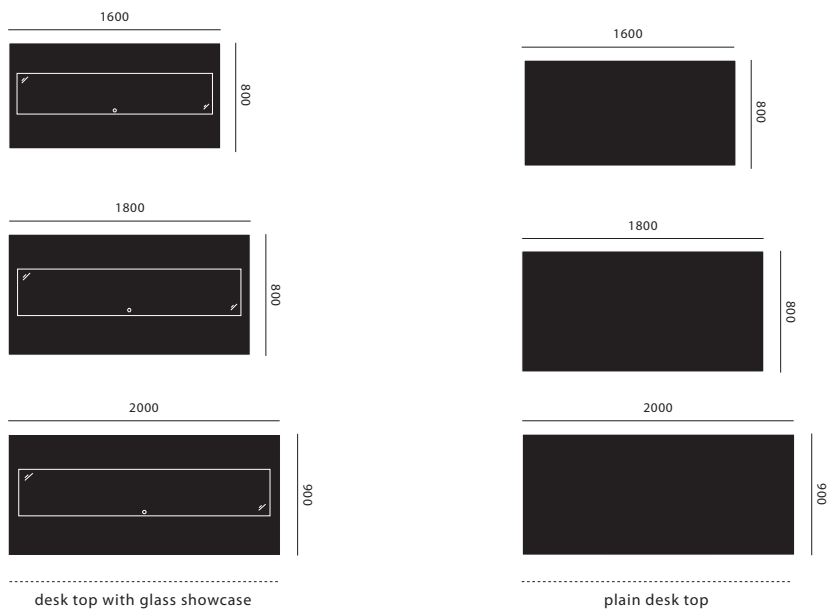

measurements
desk tops

measurements
desk legs

measurements
drawer unit

MEASUREMENTS

ALL MEASUREMENTS ARE BASED ON MILLIMETERS

MATERIAL & COLOUR

ALL ITEMS HAVE A HIGH GLOSS POLISHED PAINT FINISHED
MATERIAL AND COLOUR DETAILS CAN BE FOUND ON WWW.STUDIOJSPR.NL