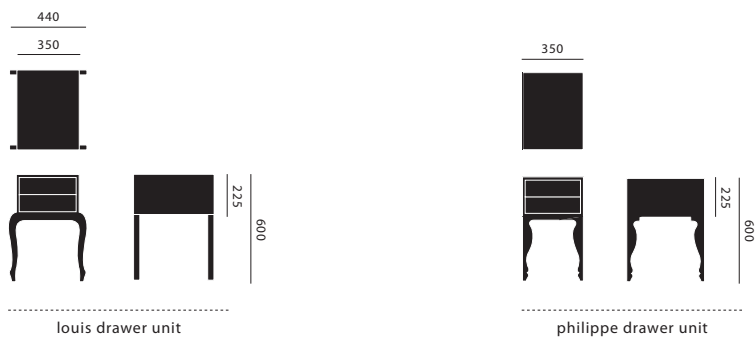

measurements
desk tops

measurements
desk legs

measurements
drawer unit

MEASUREMENTS

ALL MEASUREMENTS ARE BASED ON MILLIMETERS

MATERIAL & COLOUR

ALL ITEMS HAVE A HIGH GLOSS POLISHED PAINT FINISHED
MATERIAL AND COLOUR DETAILS CAN BE FOUND ON WWW.STUDIOJSPR.NL