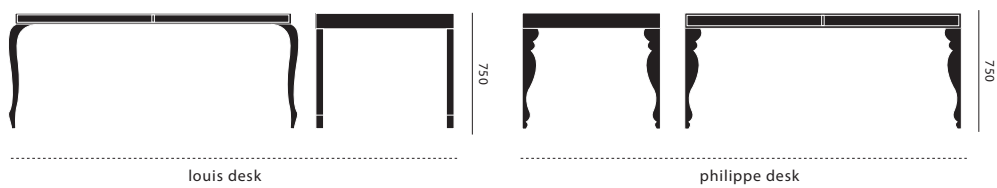

measurements
desk tops

measurements
desk legs

measurements
drawer unit

MEASUREMENTS

ALL MEASUREMENTS ARE BASED ON MILLIMETERS

MATERIAL & COLOUR

ALL ITEMS HAVE A HIGH GLOSS POLISHED PAINT FINISHED
MATERIAL AND COLOUR DETAILS CAN BE FOUND ON WWW.STUDIOJSPR.NL