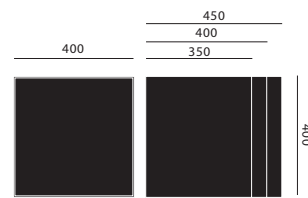

base
measurements

pedestal

plinth

cubic
measurements

cubic 20 x 20 cm

cubic 40 x 20 cm

cubic 40 x 40 cm

cubic 60 x 20 cm

cubic 60 x 40 cm

cubic 60 x 60 cm

front
measurements

front 20 x 20 cm

front 40 x 20 cm

front 40 x 40 cm

front 60 x 20 cm

front 60 x 60 cm

front 60 x 40 cm

MEASUREMENTS

ALL MEASUREMENTS ARE BASED ON MILLIMETERS

MATERIAL & COLOUR

ALL ITEMS ARE FINISHED WITH A MATT / SEMI GLOSS / HIGH GLOSS LACQUER IN VARIOUS COLOURS
ALL FRONTS ARE AVAILABLE IN DIFFERENT MATERIALS AND COLOURS
MATERIAL AND COLOUR DETAILS CAN BE FOUND AT WWW.STUDIOJSPR.NL