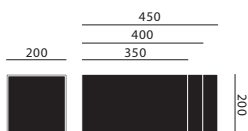

base
measurements

pedestal

plinth

cubic
measurements

cubic 20 x 20 cm

cubic 40 x 20 cm

cubic 40 x 40 cm

cubic 60 x 20 cm

cubic 60 x 40 cm

cubic 60 x 60 cm

front
measurements

front 20 x 20 cm

front 40 x 20 cm

front 40 x 40 cm

front 60 x 20 cm

front 60 x 60 cm

front 60 x 40 cm

MEASUREMENTS

ALL MEASUREMENTS ARE BASED ON MILLIMETERS

MATERIAL & COLOUR

ALL ITEMS ARE FINISHED WITH A MATT / SEMI GLOSS / HIGH GLOSS LACQUER IN VARIOUS COLOURS
ALL FRONTS ARE AVAILABLE IN DIFFERENT MATERIALS AND COLOURS
MATERIAL AND COLOUR DETAILS CAN BE FOUND AT WWW.STUDIOJSPR.NL