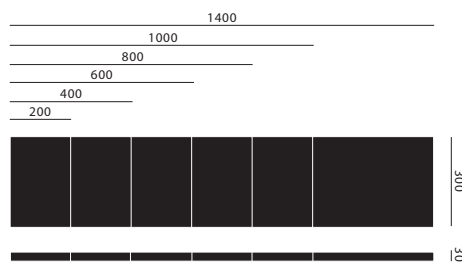

base
measurements

pedestal

plinth

cubic
measurements

cubic 20 x 20 cm

cubic 40 x 20 cm

cubic 40 x 40 cm

cubic 60 x 20 cm

cubic 60 x 40 cm

cubic 60 x 60 cm

front
measurements

front 20 x 20 cm

front 40 x 20 cm

front 40 x 40 cm

front 60 x 20 cm

front 60 x 60 cm

front 60 x 40 cm

MEASUREMENTS

ALL MEASUREMENTS ARE BASED ON MILLIMETERS

MATERIAL & COLOUR

ALL ITEMS ARE FINISHED WITH A MATT / SEMI GLOSS / HIGH GLOSS LACQUER IN VARIOUS COLOURS
ALL FRONTS ARE AVAILABLE IN DIFFERENT MATERIALS AND COLOURS
MATERIAL AND COLOUR DETAILS CAN BE FOUND AT WWW.STUDIOJSPR.NL