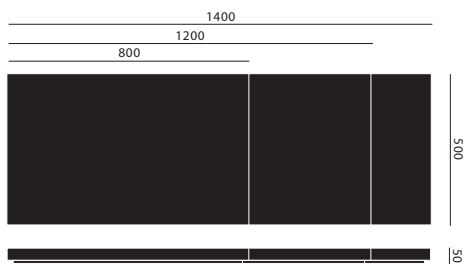

base
measurements

pedestal

plinth

cubic
measurements

cubic 20 x 20 cm

cubic 40 x 20 cm

cubic 40 x 40 cm

cubic 60 x 20 cm

cubic 60 x 40 cm

cubic 60 x 60 cm

front
measurements

front 20 x 20 cm

front 40 x 20 cm

front 40 x 40 cm

front 60 x 20 cm

front 60 x 60 cm

front 60 x 40 cm

MEASUREMENTS

ALL MEASUREMENTS ARE BASED ON MILLIMETERS

MATERIAL & COLOUR

ALL ITEMS ARE FINISHED WITH A MATT / SEMI GLOSS / HIGH GLOSS LACQUER IN VARIOUS COLOURS
ALL FRONTS ARE AVAILABLE IN DIFFERENT MATERIALS AND COLOURS
MATERIAL AND COLOUR DETAILS CAN BE FOUND AT WWW.STUDIOJSPR.NL