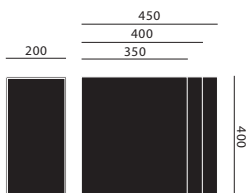

base
measurements

pedestal

plinth

cubic
measurements

cubic 20 x 20 cm

cubic 40 x 20 cm

cubic 40 x 40 cm

cubic 60 x 20 cm

cubic 60 x 40 cm

cubic 60 x 60 cm

front
measurements

front 20 x 20 cm

front 40 x 20 cm

front 40 x 40 cm

front 60 x 20 cm

front 60 x 60 cm

front 60 x 40 cm

MEASUREMENTS

ALL MEASUREMENTS ARE BASED ON MILLIMETERS

MATERIAL & COLOUR

ALL ITEMS ARE FINISHED WITH A MATT / SEMI GLOSS / HIGH GLOSS LACQUER IN VARIOUS COLOURS
ALL FRONTS ARE AVAILABLE IN DIFFERENT MATERIALS AND COLOURS
MATERIAL AND COLOUR DETAILS CAN BE FOUND AT WWW.STUDIOJSPR.NL