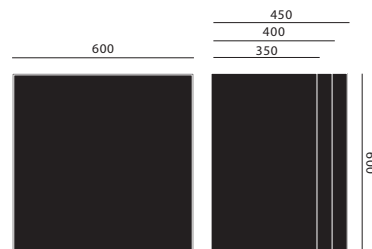

base
measurements

pedestal

plinth

cubic
measurements

cubic 20 x 20 cm

cubic 40 x 20 cm

cubic 40 x 40 cm

cubic 60 x 20 cm

cubic 60 x 40 cm

cubic 60 x 60 cm

front
measurements

front 20 x 20 cm

front 40 x 20 cm

front 40 x 40 cm

front 60 x 20 cm

front 60 x 60 cm

front 60 x 40 cm

MEASUREMENTS

ALL MEASUREMENTS ARE BASED ON MILLIMETERS

MATERIAL & COLOUR

ALL ITEMS ARE FINISHED WITH A MATT / SEMI GLOSS / HIGH GLOSS LACQUER IN VARIOUS COLOURS
ALL FRONTS ARE AVAILABLE IN DIFFERENT MATERIALS AND COLOURS
MATERIAL AND COLOUR DETAILS CAN BE FOUND AT WWW.STUDIOJSPR.NL