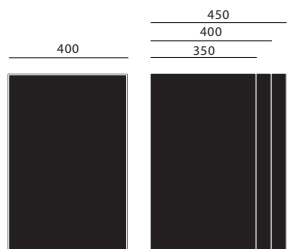

base
measurements

pedestal

plinth

cubic
measurements

cubic 20 x 20 cm

cubic 40 x 20 cm

cubic 40 x 40 cm

cubic 60 x 20 cm

cubic 60 x 40 cm

cubic 60 x 60 cm

front
measurements

front 20 x 20 cm

front 40 x 20 cm

front 40 x 40 cm

front 60 x 20 cm

front 60 x 60 cm

front 60 x 40 cm

MEASUREMENTS

ALL MEASUREMENTS ARE BASED ON MILLIMETERS

MATERIAL & COLOUR

ALL ITEMS ARE FINISHED WITH A MATT / SEMI GLOSS / HIGH GLOSS LACQUER IN VARIOUS COLOURS
ALL FRONTS ARE AVAILABLE IN DIFFERENT MATERIALS AND COLOURS
MATERIAL AND COLOUR DETAILS CAN BE FOUND AT WWW.STUDIOJSPR.NL