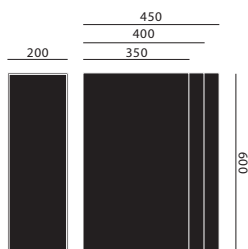

base
measurements

pedestal

plinth

cubic
measurements

cubic 20 x 20 cm

cubic 40 x 20 cm

cubic 40 x 40 cm

cubic 60 x 20 cm

cubic 60 x 40 cm

cubic 60 x 60 cm

front
measurements

front 20 x 20 cm

front 40 x 20 cm

front 40 x 40 cm

front 60 x 20 cm

front 60 x 60 cm

front 60 x 40 cm

MEASUREMENTS

ALL MEASUREMENTS ARE BASED ON MILLIMETERS

MATERIAL & COLOUR

ALL ITEMS ARE FINISHED WITH A MATT / SEMI GLOSS / HIGH GLOSS LACQUER IN VARIOUS COLOURS
ALL FRONTS ARE AVAILABLE IN DIFFERENT MATERIALS AND COLOURS
MATERIAL AND COLOUR DETAILS CAN BE FOUND AT WWW.STUDIOJSPR.NL