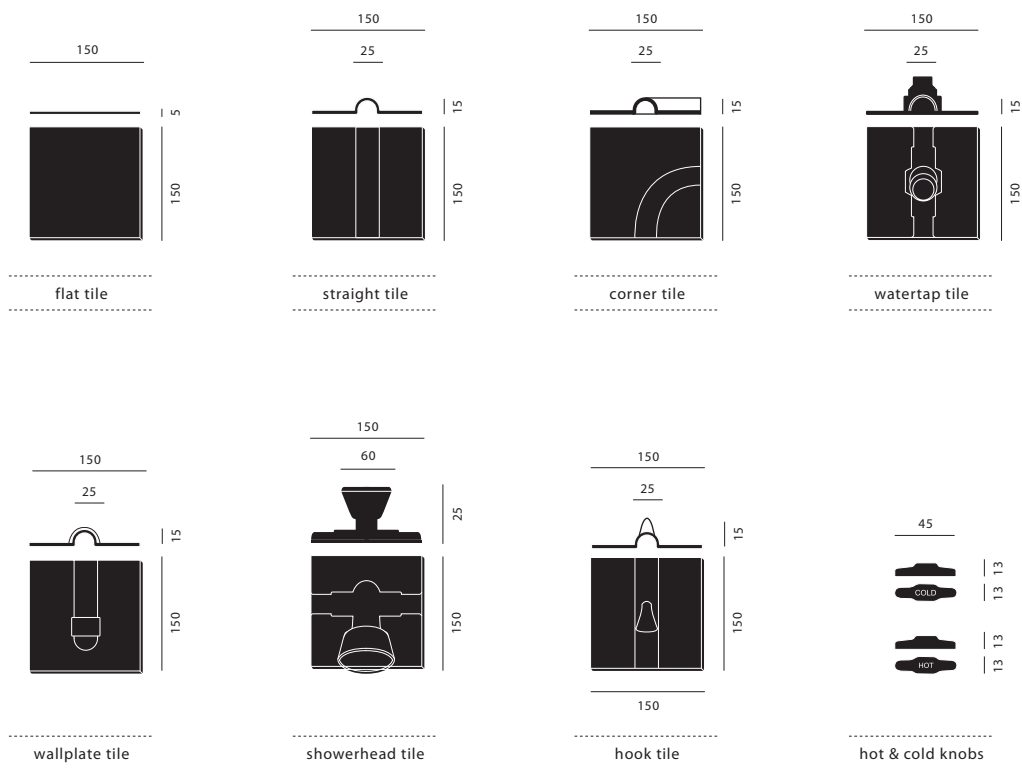

measurements

MASUREMENTS

ALL MEASUREMENTS ARE BASED ON MILLIMETERS

MATERIAL & COLOUR

ALL ITEMS ARE HANDMADE OUT OF CERAMICS AND ARE AVAILABLE IN GLOSSY WHITE OR MATTE BLACK

CONTACT

JSPR
 T +31 (0) 497336939
 F +31 (0) 847516979
 INFO@STUDIOJSPR.NL
 WWW.STUDIOJSPR.NL