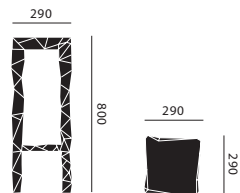

measurements

dining chair

bar chair

dining table

1 leg table

4 leg table

rock large

rock small

MEASUREMENTS

ALL MEASUREMENTS ARE BASED ON MILLIMETERS

MATERIALS & COLOURS

ALL FURNITURE ITEMS ARE MADE OUT OF SOLID WOOD AND FINISHED WITH A HIGH GLOSS POLISHED LAQUER
IN ANY COLOUR ON REQUEST
THE VASE IS MADE OUT OF BONE CHINA AND FINISHED WITH A MATTE WHITE, GLOSSY WHITE OR SILVER GALZING