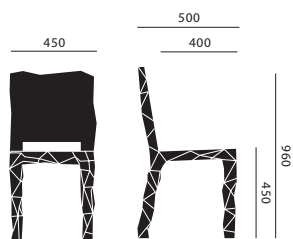

measurements

dining chair

bar chair

dining table

1 leg table

4 leg table

rock large

rock small

MEASUREMENTS

ALL MEASUREMENTS ARE BASED ON MILLIMETERS

MATERIALS & COLOURS

ALL FURNITURE ITEMS ARE MADE OUT OF SOLID WOOD AND FINISHED WITH A HIGH GLOSS POLISHED LAQUER
IN ANY COLOUR ON REQUEST
THE VASE IS MADE OUT OF BONE CHINA AND FINISHED WITH A MATTE WHITE, GLOSSY WHITE OR SILVER GALZING