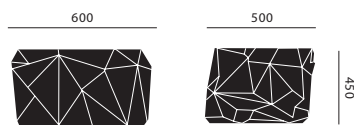

measurements

dining chair

bar chair

dining table

1 leg table

4 leg table

rock large

rock small

MEASUREMENTS

ALL MEASUREMENTS ARE BASED ON MILLIMETERS

MATERIALS & COLOURS

ALL FURNITURE ITEMS ARE MADE OUT OF SOLID WOOD AND FINISHED WITH A HIGH GLOSS POLISHED LAQUER
IN ANY COLOUR ON REQUEST
THE VASE IS MADE OUT OF BONE CHINA AND FINISHED WITH A MATTE WHITE, GLOSSY WHITE OR SILVER GALZING