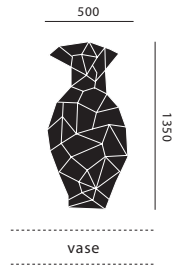

measurements

dining chair

bar chair

dining table

1 leg table

4 leg table

rock large

rock small

MEASUREMENTS

ALL MEASUREMENTS ARE BASED ON MILLIMETERS

MATERIALS & COLOURS

ALL FURNITURE ITEMS ARE MADE OUT OF SOLID WOOD AND FINISHED WITH A HIGH GLOSS POLISHED LAQUER
IN ANY COLOUR ON REQUEST
THE VASE IS MADE OUT OF BONE CHINA AND FINISHED WITH A MATTE WHITE, GLOSSY WHITE OR SILVER GALZING