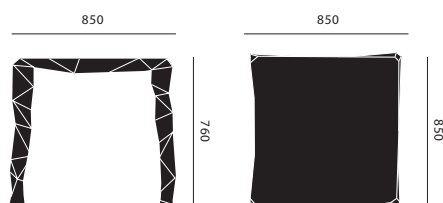

measurements

dining chair

bar chair

dining table

1 leg table

4 leg table

rock large

rock small

MEASUREMENTS

ALL MEASUREMENTS ARE BASED ON MILLIMETERS

MATERIALS & COLOURS

ALL FURNITURE ITEMS ARE MADE OUT OF SOLID WOOD AND FINISHED WITH A HIGH GLOSS POLISHED LAQUER
IN ANY COLOUR ON REQUEST
THE VASE IS MADE OUT OF BONE CHINA AND FINISHED WITH A MATTE WHITE, GLOSSY WHITE OR SILVER GALZING