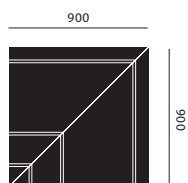

measurements

F 001

F 002

F 003

F 004

F 005

armrest

MEASUREMENTS

ALL MEASUREMENTS ARE BASED ON MILLIMETERS

MATERIAL & COLOUR

ALL ITEMS ARE FINISHED WITH A RUBBER LAYER OR UPHOLSTERED WITH KVADRAT FABRIC,
BOTH AVAILABLE IN INDOOR AND OUTDOOR QUALITY
COLOURS AND FABRIC DETAILS CAN BE FOUND ON WWW.STUDIOJSPR.NL
THE FRAMEWORKS ARE MADE FROM SILVER-GREY POWDER COATED METAL