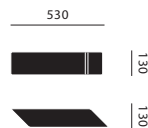

measurements

F 001

F 002

F 003

F 004

F 005

armrest

MEASUREMENTS

ALL MEASUREMENTS ARE BASED ON MILLIMETERS

MATERIAL & COLOUR

ALL ITEMS ARE FINISHED WITH A RUBBER LAYER OR UPHOLSTERED WITH KVADRAT FABRIC,
BOTH AVAILABLE IN INDOOR AND OUTDOOR QUALITY
COLOURS AND FABRIC DETAILS CAN BE FOUND ON WWW.STUDIOJSPR.NL
THE FRAMEWORKS ARE MADE FROM SILVER-GREY POWDER COATED METAL