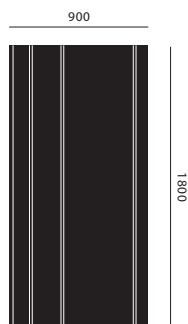

measurements

F 001

F 002

F 003

F 004

F 005

armrest

MEASUREMENTS

ALL MEASUREMENTS ARE BASED ON MILLIMETERS

MATERIAL & COLOUR

ALL ITEMS ARE FINISHED WITH A RUBBER LAYER OR UPHOLSTERED WITH KVADRAT FABRIC,
BOTH AVAILABLE IN INDOOR AND OUTDOOR QUALITY
COLOURS AND FABRIC DETAILS CAN BE FOUND ON WWW.STUDIOJSPR.NL
THE FRAMEWORKS ARE MADE FROM SILVER-GREY POWDER COATED METAL