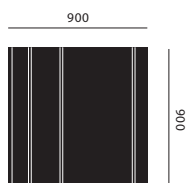

measurements

F 001

F 002

F 003

F 004

F 005

armrest

MEASUREMENTS

ALL MEASUREMENTS ARE BASED ON MILLIMETERS

MATERIAL & COLOUR

ALL ITEMS ARE FINISHED WITH A RUBBER LAYER OR UPHOLSTERED WITH KVADRAT FABRIC,
BOTH AVAILABLE IN INDOOR AND OUTDOOR QUALITY
COLOURS AND FABRIC DETAILS CAN BE FOUND ON WWW.STUDIOJSPR.NL
THE FRAMEWORKS ARE MADE FROM SILVER-GREY POWDER COATED METAL