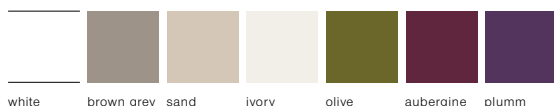

Jasper van Grootel, 2009

'Flames' is a series of light sources based on a gaslight system. These simple, cylinder-shaped elements are available in a variety of four different patterns, each with its own distinct play of shadow and light. These light elements will add atmosphere and warmth to any garden or terrace. There are also matching candleholders available in the same patterns.