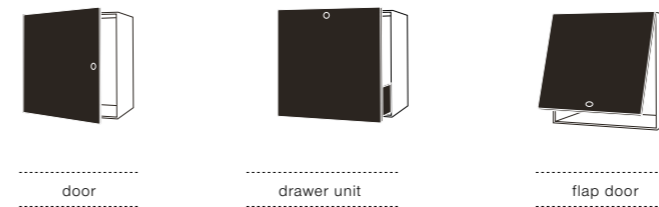

MATERIAL & COLOUR

ALL FRONTS ARE AVAILABLE IN DIFFERENT MATERIALS AND COLOURS

CONTACT

JSPR
T +31 (0) 497336939
F +31 (0) 847516979
INFO@STUDIOJSPR.NL
WWW.STUDIOJSPR.NL

Jasper van Grootel, 2009

The modular system 'Cubics' consists of differently sized cubic boxes with fronts covered in a range of different materials, colours, and designs. This allows for unlimited variation and possibilities, so you can create your own ideal cabinet using your favourite combinations. You can choose from 16 different sizes of boxes, 3 ways to open them, 10 different materials and endless colour combinations! The system can serve as a wall-closet, a room divider or you can build it in a corner. The base can be a custom-size pedestal or a plinth. Special designer fronts are also available, for example in collaboration with Michiel van der Kley. JSPR will be continuously expanding the range of materials. Keep yourself updated by visiting our website; www.studiojspr.nl

cubic options

opening options

base options

COLLECTION

ALL CUBIS ARE AVAILABLE IN DIFFERENT DEPTHS; 35 x 40 x 45 CM

composition on plinth

composition on a pedestal

composition on a corner pedestal