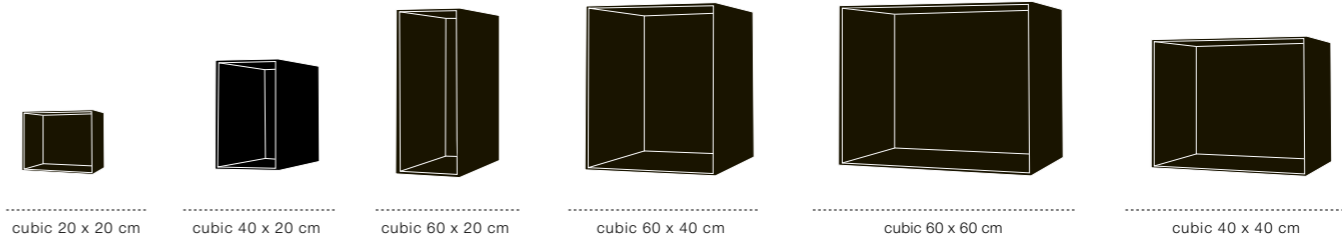

MATERIAL & COLOUR

ALL FRONTS ARE AVAILABLE IN DIFFERENT MATERIALS AND COLOURS

CONTACT

JSPR
T +31 (0) 497336939
F +31 (0) 847516979
INFO@STUDIOJSPR.NL
WWW.STUDIOJSPR.NL

Jasper van Grootel, 2009

The modular system 'Cubics' consists of differently sized cubic boxes with fronts covered in a range of different materials, colours, and designs. This allows for unlimited variation and possibilities, so you can create your own ideal cabinet using your favourite combinations. You can choose from 16 different sizes of boxes, 3 ways to open them, 10 different materials and endless colour combinations! The system can serve as a wall-closet, a room divider or you can build it in a corner. The base can be a custom-size pedestal or a plinth. Special designer fronts are also available, for example in collaboration with Michiel van der Kley. JSPR will be continuously expanding the range of materials. Keep yourself updated by visiting our website; www.studiojspr.nl

cubic options

opening options

base options

COLLECTION

ALL CUBIS ARE AVAILABLE IN DIFFERENT DEPTHS; 35 x 40 x 45 CM

composition on plinth

composition on a pedestal

composition on a corner pedestal