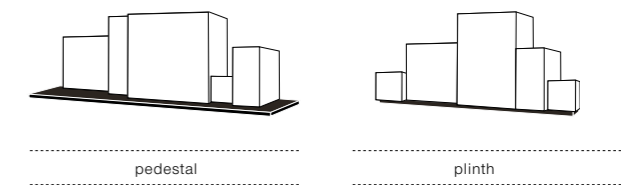

MATERIAL & COLOUR

ALL FRONTS ARE AVAILABLE IN DIFFERENT MATERIALS AND COLOURS

CONTACT

JSPR
T +31 (0) 497336939
F +31 (0) 847516979
INFO@STUDIOJSPR.NL
WWW.STUDIOJSPR.NL

Jasper van Grootel, 2009

The modular system 'Cubics' consists of differently sized cubic boxes with fronts covered in a range of different materials, colours, and designs. This allows for unlimited variation and possibilities, so you can create your own ideal cabinet using your favourite combinations. You can choose from 16 different sizes of boxes, 3 ways to open them, 10 different materials and endless colour combinations! The system can serve as a wall-closet, a room divider or you can build it in a corner. The base can be a custom-size pedestal or a plinth. Special designer fronts are also available, for example in collaboration with Michiel van der Kley. JSPR will be continuously expanding the range of materials. Keep yourself updated by visiting our website; www.studiojspr.nl

cubic options

opening options

base options

COLLECTION

ALL CUBIS ARE AVAILABLE IN DIFFERENT DEPTHS; 35 x 40 x 45 CM

composition on plinth

composition on a pedestal

composition on a corner pedestal