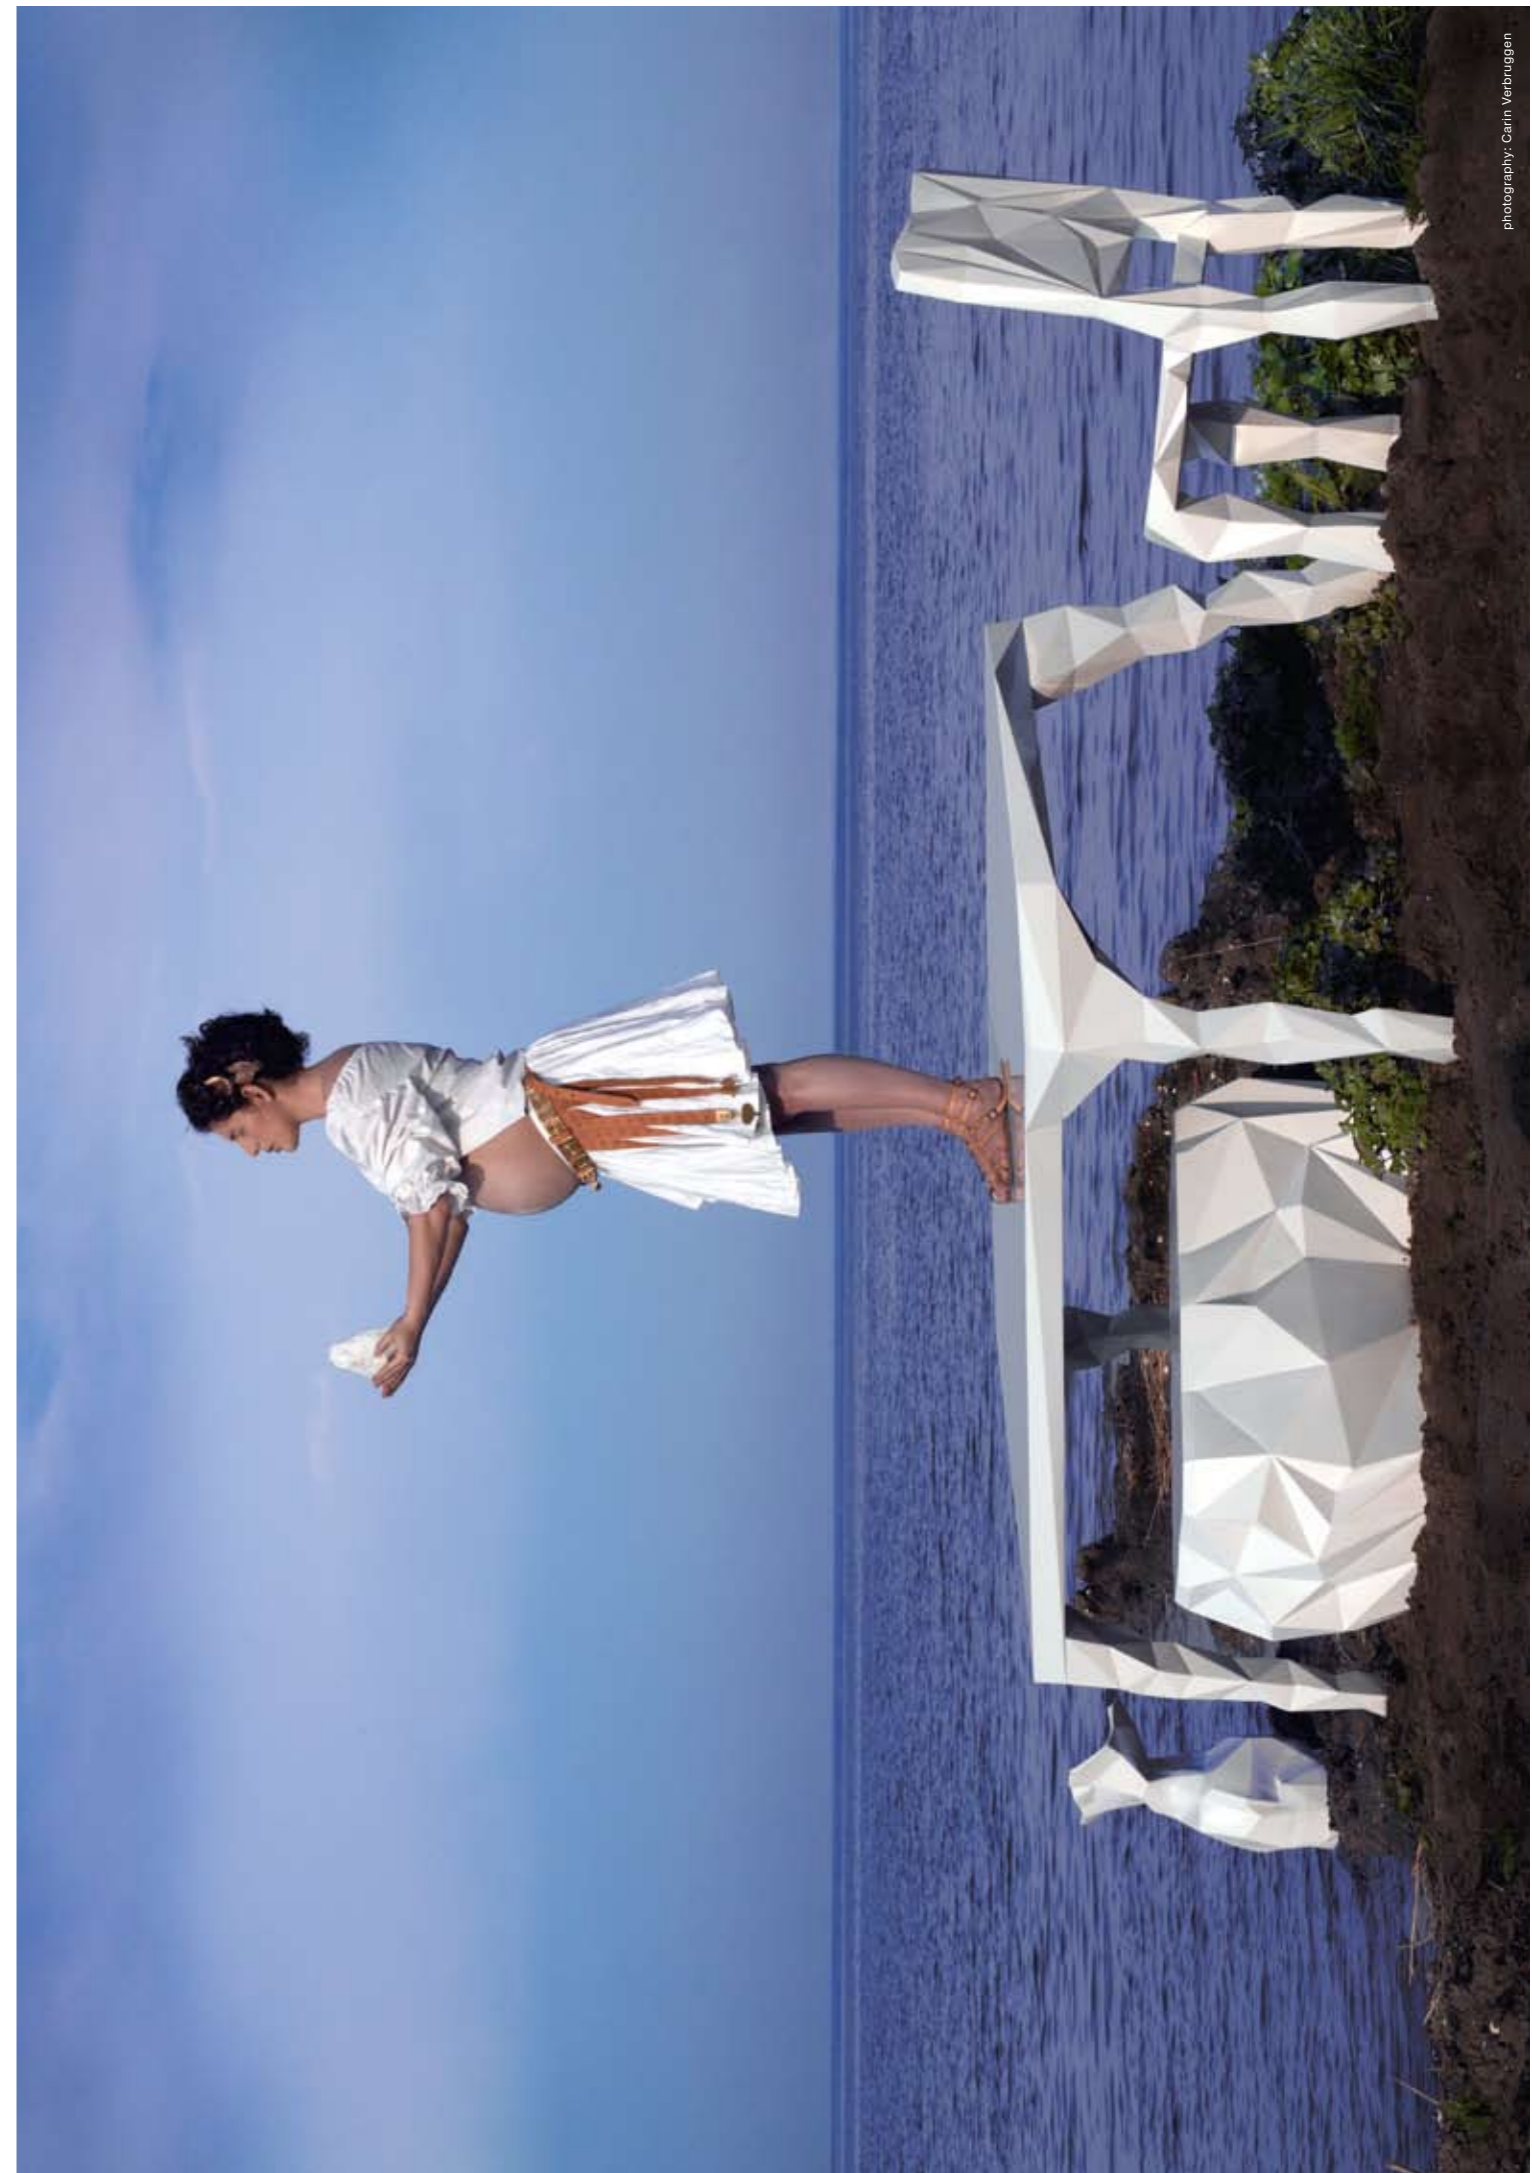

photography: Carin Verbruggen

Jasper van Grootel, 2009

The uniquely shaped 'Arctic Rock' series is a collection of furniture with a faceted surface, completely sculpted out of solid wood and finished with a high gloss polished paintwork. The collection consists of tables, chairs, bar stools, seats and accessories for hotel, restaurant, or home living purposes. The matching 'Diamond Vase', made out of Bone China, has been developed in collaboration with Pol's Potten.

photography: Theo van Dooren

dining chair

1 leg table

dining table

4 leg table

bar stool

rock large

rock small

vase