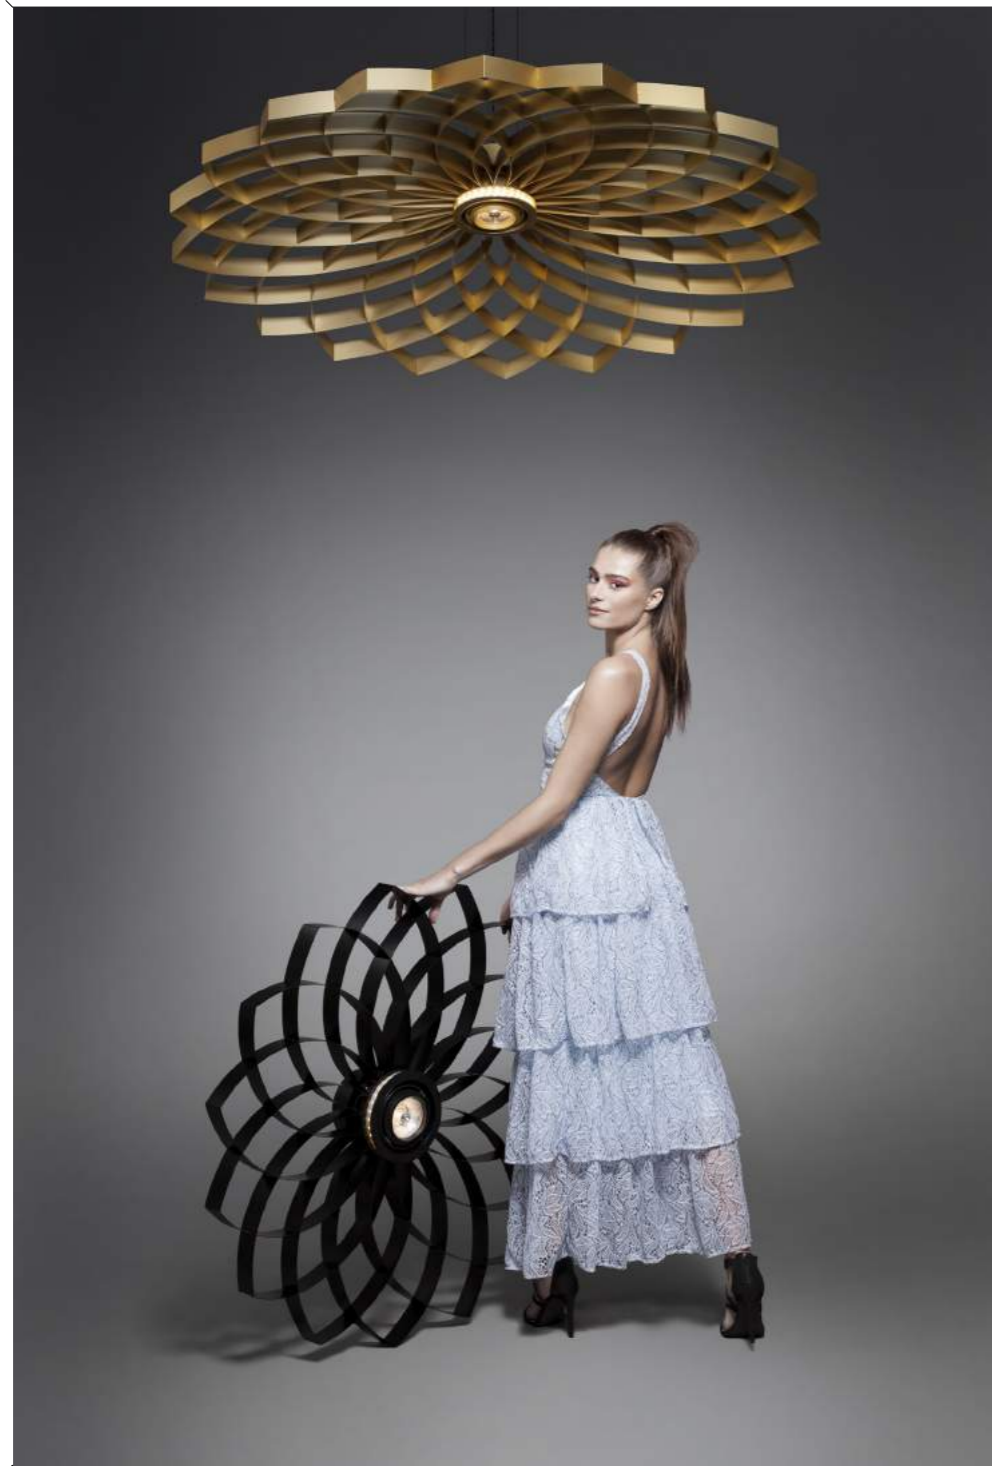

JSPR

DAHLIA

CONTACT

JSPR
T +31 (0) 402692111
INFO@JSPR.EU
WWW.JSPR.EU

+

Jasper van Grootel

The Dahlia collection is inspired by the geometry of the Dahlia flower, whose petals spiral from the center with a mesmerising pattern. This fascinating pattern, based on the Fibonacci sequence or well - known Golden Ratio, led to a collection of large illuminated light flowers.

The Dahlia collection consists of three different standard sizes 1m; 1,5m; 2m; and a 75cm wall version available in five different colours. Each Dahlia is handcrafted from anodized aluminum and offers both functional and mood light; The rotating center spot light is accompanied by a powerfull LED strip that acts as a mood light.

The dimmable center LED spot light can be aimed any direction downwards in a approximately 135 degree angle. The LED strip that illuminates the fixture it self can also be dimmed separately.

DAHLIA large
height 250 mm | diameter 2000 mm
LED spot 11W dimmable
LED strip 15W dimmable

DAHLIA small
height 180 mm | diameter 1000 mm
LED spot 11W dimmable
LED strip 15W dimmable

DAHLIA medium
height 220 mm | diameter 1500 mm
LED spot 11W dimmable
LED strip 15W dimmable

DAHLIA wall light
height 180 mm | diameter 750 mm
LED strip 15W dimmable