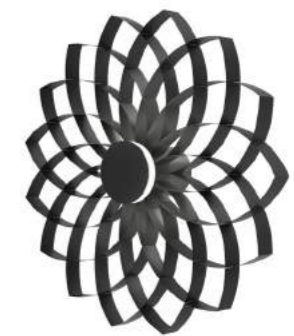

JSPR

DAHLIA

CONTACT

JSPR
T +31 (0) 402692111
INFO@JSPR.EU
WWW.JSPR.EU

+

Jasper van Grootel

The Dahlia collection is inspired by the geometry of the Dahlia flower, whose petals spiral from the center with a mesmerising pattern. This fascinating pattern, based on the Fibonacci sequence or well - known Golden Ratio, led to a collection of large illuminated light flowers.

The Dahlia collection consists of three different standard sizes 1m; 1,5m; 2m; and a 75cm wall version available in five different colours. Each Dahlia is handcrafted from anodized aluminum and offers both functional and mood light; The rotating center spot light is accompanied by a powerfull LED strip that acts as a mood light.

The dimmable center LED spot light can be aimed any direction downwards in a approximately 135 degree angle. The LED strip that illuminates the fixture it self can also be dimmed separately.

DAHLIA large
height 250 mm | diameter 2000 mm
LED spot 11W dimmable
LED strip 15W dimmable

DAHLIA small
height 180 mm | diameter 1000 mm
LED spot 11W dimmable
LED strip 15W dimmable

DAHLIA medium
height 220 mm | diameter 1500 mm
LED spot 11W dimmable
LED strip 15W dimmable

DAHLIA wall light
height 180 mm | diameter 750 mm
LED strip 15W dimmable