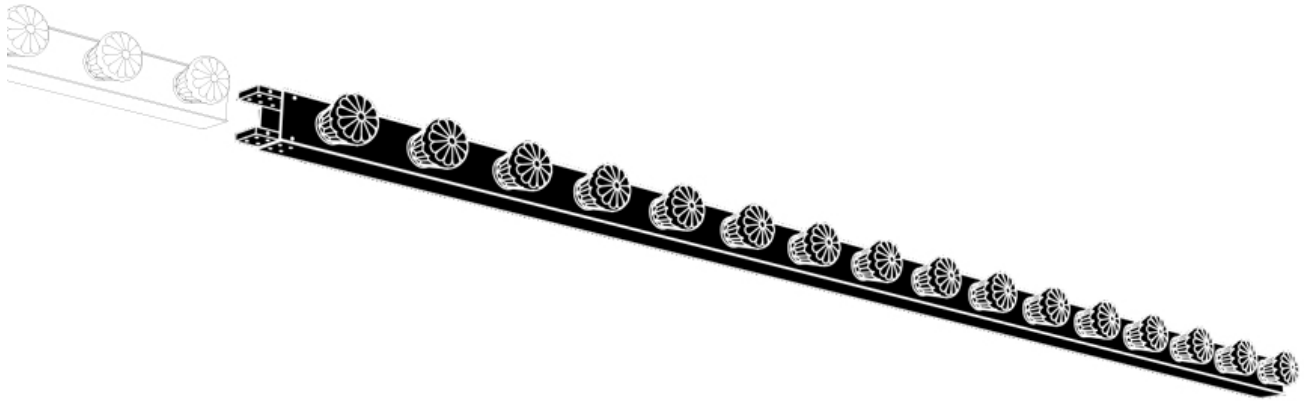

DETAILED INFORMATION

LIGHTING

WATTS	12 LED BULBS 17 W 7500 lm
LED	INCLUDED, 3000K, DIMMABLE LED
VOLTAGE	230 V / 24 V / 110 V
USAGE	INDOOR
MARKING	CE
REMARK	DELIVERED WITH 3 METER TEXTILE ELECTRICITY CABLE AND 3 METER LONG SUPPORT WIRES DEPENDING ON EACH PROJECT. CUSTOM LENGTHS ON REQUEST

MATERIAL

ALUMINUM FRAME, NYLON ELECTRICITY WIRE & STAINLESS STEEL
SUPPORT WIRE.

COLOUR

AVAILABLE IN ANODIZED BLACK, ANTHRACITE, CHAMPAGNE, SILVER AND GOLD.
CUSTOM COLORS ON REQUEST.

SIZE & WEIGHT

200 CM HEIGHT 60 MM - WIDTH 110 MM - LENGTH - 2000 MM - WEIGHT 2.5 KG

NOTES

CANOPY AVAILABLE SEPARATELY

CONTACT

JSPR
T +31 (0) 402692111
INFO@JSPR.EU
WWW.JSPR.EU