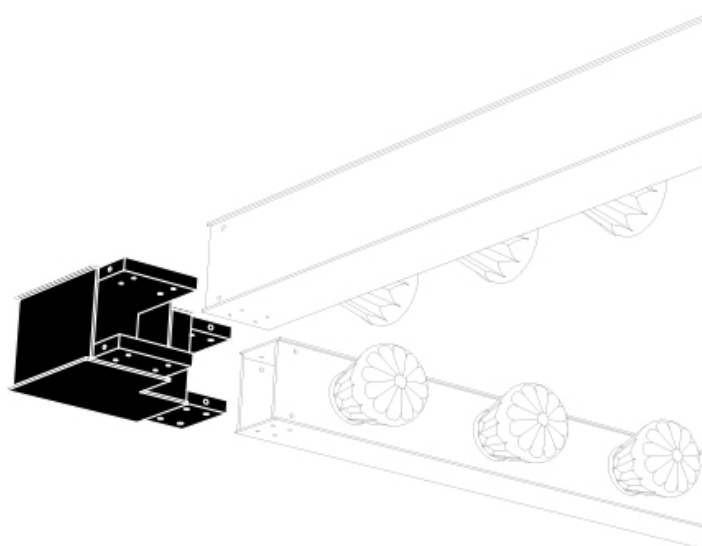

MATERIAL

ALUMINUM FRAME, NYLON ELECTRICITY WIRE & STAINLESS STEEL
SUPPORT WIRE.

COLOUR

AVAILABLE IN ANODIZED BLACK, ANTHRACITE, CHAMPAGNE, SILVER AND GOLD.
CUSTOM COLORS ON REQUEST.

SIZE & WEIGHT

150 CM HEIGHT 60 MM - WIDTH 110 MM - LENGTH - 1500 MM - WEIGHT 2 KG

MATERIAL

ALUMINUM FRAME, NYLON ELECTRICITY WIRE & STAINLESS STEEL
SUPPORT WIRE.

COLOUR

AVAILABLE IN ANODIZED BLACK, ANTHRACITE, CHAMPAGNE, SILVER AND GOLD.
CUSTOM COLORS ON REQUEST.

SIZE & WEIGHT

200 CM HEIGHT 60 MM - WIDTH 110 MM - LENGTH - 2000 MM - WEIGHT 2.5 KG

NOTES

CANOPY AVAILABLE SEPARATELY

CONTACT

JSPR
T +31 (0) 402692111
INFO@JSPR.EU
WWW.JSPR.EU

90° CORNER

dimensions: 90x90x50 mm
solid aluminium

CUSTOM CORNER ANGLES AND OPTIONS UPON REQUEST

CONTACT