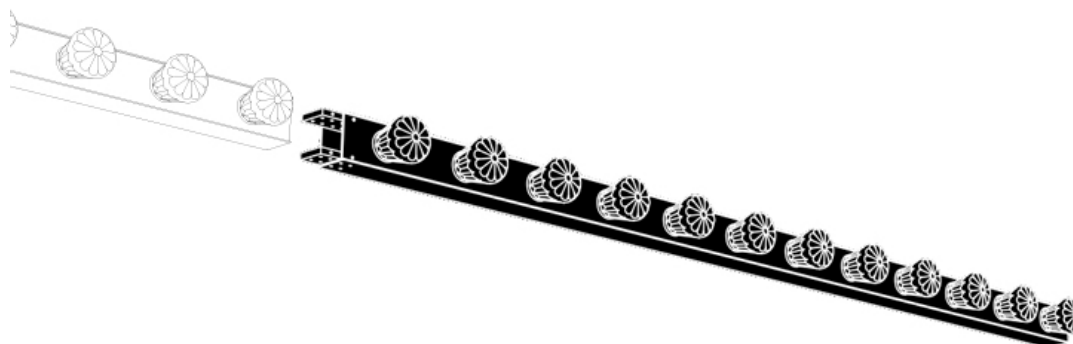

DETAILED INFORMATION

LIGHTING

WATTS	12 LED BULBS 17 W 7500 lm
LED	INCLUDED, 3000K, DIMMABLE LED
VOLTAGE	230 V / 24 V / 110 V
USAGE	INDOOR
MARKING	CE
REMARK	DELIVERED WITH 3 METER TEXTILE ELECTRICITY CABLE AND 3 METER LONG SUPPORT WIRES DEPENDING ON EACH PROJECT. CUSTOM LENGTHS ON REQUEST

MATERIAL

ALUMINUM FRAME, NYLON ELECTRICITY WIRE & STAINLESS STEEL
SUPPORT WIRE.

COLOUR

AVAILABLE IN ANODIZED BLACK, ANTHRACITE, CHAMPAGNE, SILVER AND GOLD.
CUSTOM COLORS ON REQUEST.

SIZE & WEIGHT

150 CM HEIGHT 60 MM - WIDTH 110 MM - LENGTH - 1500 MM - WEIGHT 2 KG

NOTES

CANOPY AVAILABLE SEPARATELY

CONTACT

JSPR
T +31 (0) 402692111
INFO@JSPR.EU
WWW.JSPR.EU