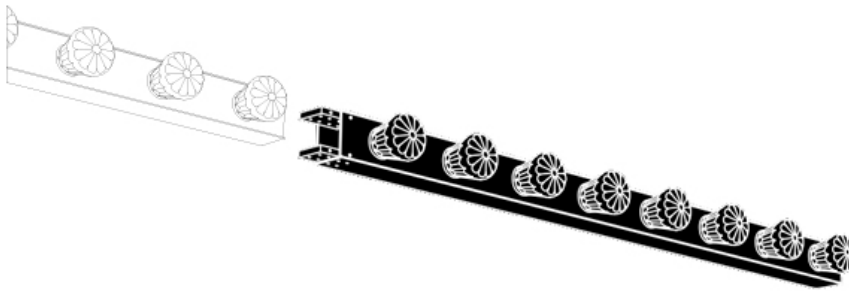

DETAILED INFORMATION

LIGHTING

WATTS	8 LED BULBS 11.5 W 7500 lm
LED	INCLUDED, 3000K, DIMMABLE LED
VOLTAGE	230 V / 24 V / 110 V
USAGE	INDOOR
MARKING	CE
REMARK	DELIVERED WITH 3 METER TEXTILE ELECTRICITY CABLE AND 3 METER LONG SUPPORT WIRES DEPENDING ON EACH PROJECT. CUSTOM LENGTHS ON REQUEST

MATERIAL

ALUMINUM FRAME, NYLON ELECTRICITY WIRE & STAINLESS STEEL SUPPORT WIRE.

COLOUR

AVAILABLE IN ANODIZED BLACK, ANTHRACITE, CHAMPAGNE, SILVER AND GOLD. CUSTOM COLORS ON REQUEST.

SIZE & WEIGHT

100 CM HEIGHT 60 MM - WIDTH 110 MM - LENGTH - 1000 MM - WEIGHT 1.25 KG

NOTES

CANOPY AVAILABLE SEPARATELY

CONTACT

JSPR
T +31 (0) 402692111
INFO@JSPR.EU
WWW.JSPR.EU