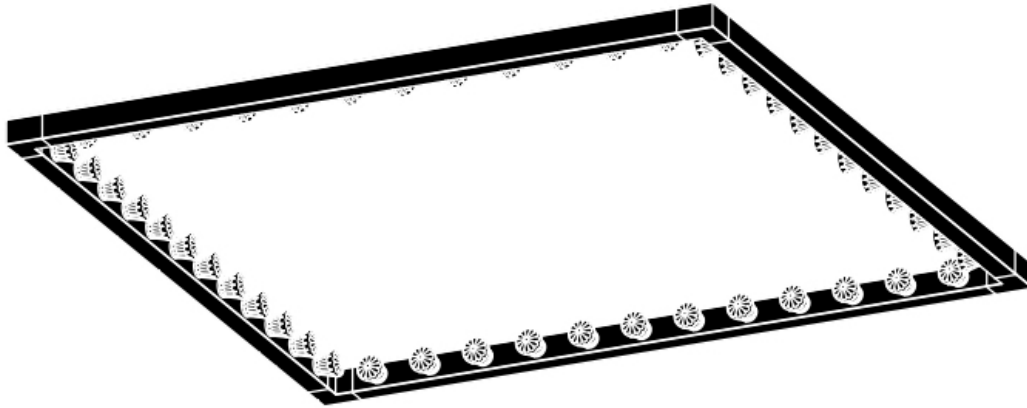

DETAILED INFORMATION

LIGHTING

	48 LED BULBS 67 W 7500 lm
LED	INCLUDED, 2700k, NON DIMMABLE (DIMMABLE ON REQUEST)
VOLTAGE	230 V / 110 V
USAGE	INDOOR
MARKING	CE
REMARK	DELIVERED WITH 3 METER TEXTILE ELECTRICITY CABLE AND 3 METER LONG SUPPORT WIRES CUSTOM LENGTHS ON REQUEST

MATERIAL

ALUMINUM FRAME, NYLON ELECTRICITY WIRE & STAINLESS STEEL
SUPPORT WIRE.

COLOUR

AVAILABLE IN ANODIZED BLACK, CHAMPAGNE, SILVER AND GOLD.
CUSTOM COLORS ON REQUEST.

SIZE & WEIGHT

150x150 HEIGHT 60 MM - WIDTH 1685 MM - LENGTH - 1685 MM - WEIGHT 4.0 KG

NOTES

CANOPY AVAILABLE SEPARATELY

CONTACT

JSPR
T +31 (0) 402692111
INFO@JSPR.EU
WWW.JSPR.EU