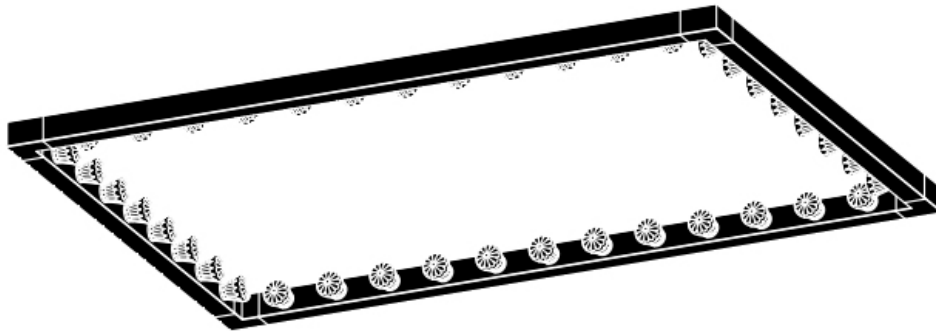

DETAILED INFORMATION

LIGHTING

	40 LED BULBS	48 W	4000 lm
LED	INCLUDED, 2700k, NON DIMMABLE (DIMMABLE ON REQUEST)		
VOLTAGE	230 V / 110 V		
USAGE	INDOOR		
MARKING	CE		
REMARK	DELIVERED WITH 3 METER TEXTILE ELECTRICITY CABLE AND 3 METER LONG SUPPORT WIRES CUSTOM LENGTHS ON REQUEST		

MATERIAL

ALUMINUM FRAME, NYLON ELECTRICITY WIRE & STAINLESS STEEL SUPPORT WIRE.

COLOUR

AVAILABLE IN ANODIZED BLACK, CHAMPAGNE, SILVER AND GOLD. CUSTOM COLORS ON REQUEST.

SIZE & WEIGHT

100X150 HEIGHT 60 MM - WIDTH 1185 MM - LENGTH - 1685 MM - WEIGHT 3.0 KG

NOTES

CANOPY AVAILABLE SEPARATELY

CONTACT

JSPR
T +31 (0) 402692111
INFO@JSPR.EU
WWW.JSPR.EU