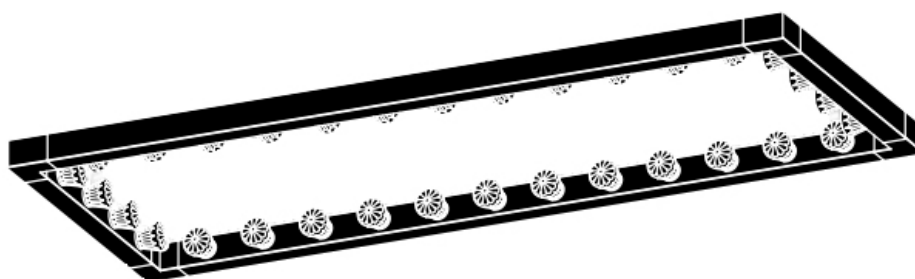

DETAILED INFORMATION

LIGHTING

	32 LED BULBS	38 W	3200 lm
LED	INCLUDED, 2700k, NON DIMMABLE (DIMMABLE ON REQUEST)		
VOLTAGE	230 V / 24 V / 110 V		
USAGE	INDOOR		
MARKING			
REMARK	DELIVERED WITH 3 METER TEXTILE ELECTRICITY CABLE AND 3 METER LONG SUPPORT WIRES CUSTOM LENGTHS ON REQUEST		

MATERIAL

ALUMINUM FRAME, NYLON ELECTRICITY WIRE & STAINLESS STEEL
SUPPORT WIRE.

COLOUR

AVAILABLE IN ANODIZED BLACK, CHAMPAGNE, SILVER AND GOLD.
CUSTOM COLORS ON REQUEST.

SIZE & WEIGHT

50X150   HEIGHT 60 MM - WIDTH 685 MM - LENGTH - 1685 MM - WEIGHT 3.5 KG

NOTES

CANOPY AVAILABLE SEPARATELY

CONTACT

JSPR
T +31 (0) 402692111
INFO@JSPR.EU
WWW.JSPR.EU