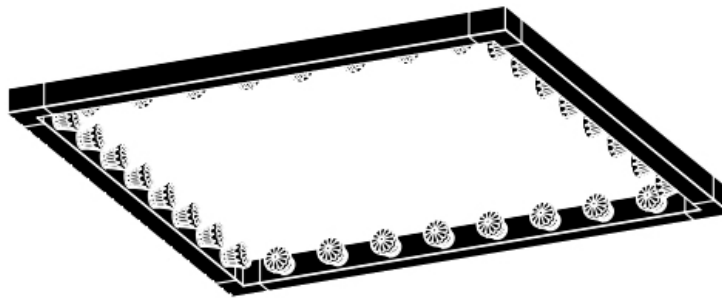

DETAILED INFORMATION

LIGHTING

	32 LED BULBS	38 W	3200 lm
LED	INCLUDED, 2700k, NON DIMMABLE (DIMMABLE ON REQUEST)		
VOLTAGE	230 V / 110 V		
USAGE	INDOOR		
MARKING			
REMARK	DELIVERED WITH 3 METER TEXTILE ELECTRICITY CABLE AND 3 METER LONG SUPPORT WIRES CUSTOM LENGTHS ON REQUEST		

MATERIAL

ALUMINUM FRAME, NYLON ELECTRICITY WIRE & STAINLESS STEEL
SUPPORT WIRE.

COLOUR

AVAILABLE IN ANODIZED BLACK, ANTHRACITE, CHAMPAGNE, SILVER AND GOLD.
CUSTOM COLORS ON REQUEST.

SIZE & WEIGHT

100X100   HEIGHT 60 MM - WIDTH 1185 MM - LENGTH - 1185 MM - WEIGHT 2.5 KG

NOTES

CANOPY AVAILABLE SEPARATELY

CONTACT

JSPR
T +31 (0) 402692111
INFO@JSPR.EU
WWW.JSPR.EU