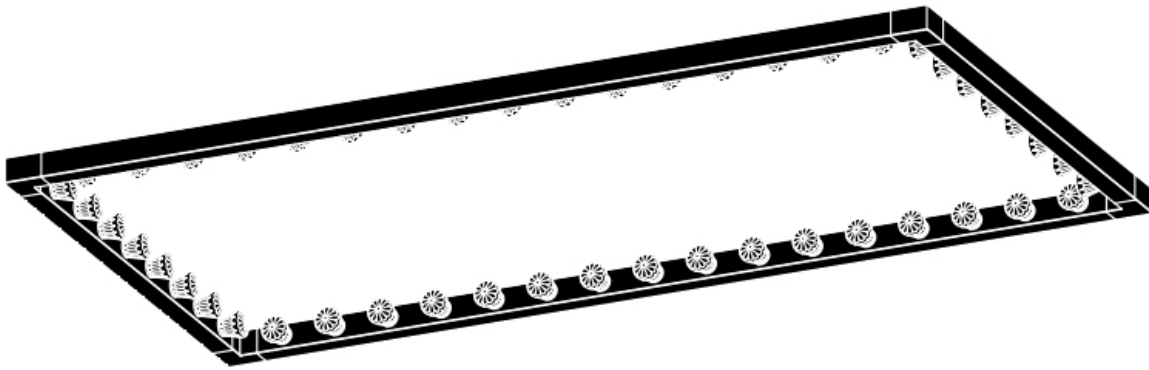

DETAILED INFORMATION

LIGHTING

	48 LED BULBS	58 W	4800 lm
LED	INCLUDED, 2700k, NON DIMMABLE (DIMMABLE ON REQUEST)		
VOLTAGE	230 V / 110 V		
USAGE	INDOOR		
MARKING			
REMARK	DELIVERED WITH 3 METER TEXTILE ELECTRICITY CABLE AND 3 METER LONG SUPPORT WIRES CUSTOM LENGTHS ON REQUEST		

MATERIAL

ALUMINUM FRAME, NYLON ELECTRICITY WIRE & STAINLESS STEEL
SUPPORT WIRE.

COLOUR

AVAILABLE IN ANODIZED BLACK, CHAMPAGNE, SILVER AND GOLD.
CUSTOM COLORS ON REQUEST.

SIZE & WEIGHT

100X200   HEIGHT 60 MM - WIDTH 1185 MM - LENGTH - 2185 MM - WEIGHT 4.0 KG

NOTES

CANOPY AVAILABLE SEPARATELY

CONTACT

JSPR
T +31 (0) 402692111
INFO@JSPR.EU
WWW.JSPR.EU