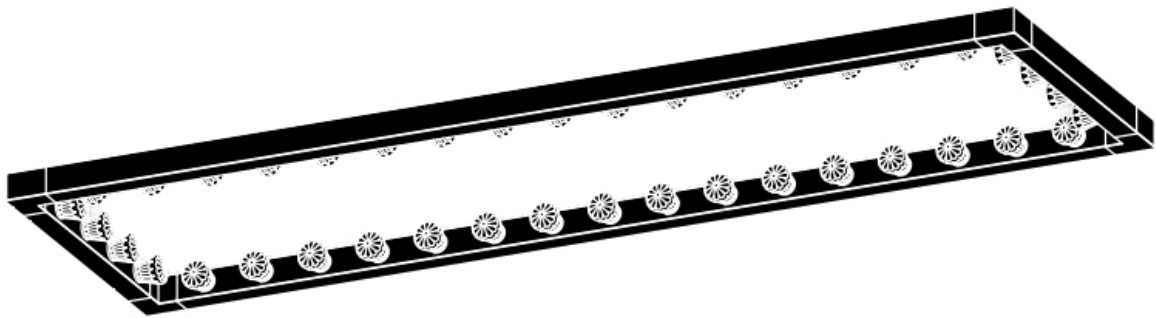

DETAILED INFORMATION

LIGHTING

	40 LED BULBS	50 W	4000 lm
LED	INCLUDED, 2700k, NON DIMMABLE (DIMMABLE ON REQUEST)		
VOLTAGE	230 V / 110 V		
USAGE	INDOOR		
MARKING			
REMARK	DELIVERED WITH 3 METER TEXTILE ELECTRICITY CABLE AND 3 METER LONG SUPPORT WIRES CUSTOM LENGTHS ON REQUEST		

MATERIAL

ALUMINUM FRAME, NYLON ELECTRICITY WIRE & STAINLESS STEEL
SUPPORT WIRE.

COLOUR

AVAILABLE IN ANODIZED BLACK, CHAMPAGNE, SILVER AND GOLD.
CUSTOM COLORS ON REQUEST.

SIZE & WEIGHT

50X200   HEIGHT 60 MM - WIDTH 685 MM - LENGTH - 2185 MM - WEIGHT 4.0 KG

NOTES

CANOPY AVAILABLE SEPARATELY

CONTACT

JSPR
T +31 (0) 402692111
INFO@JSPR.EU
WWW.JSPR.EU