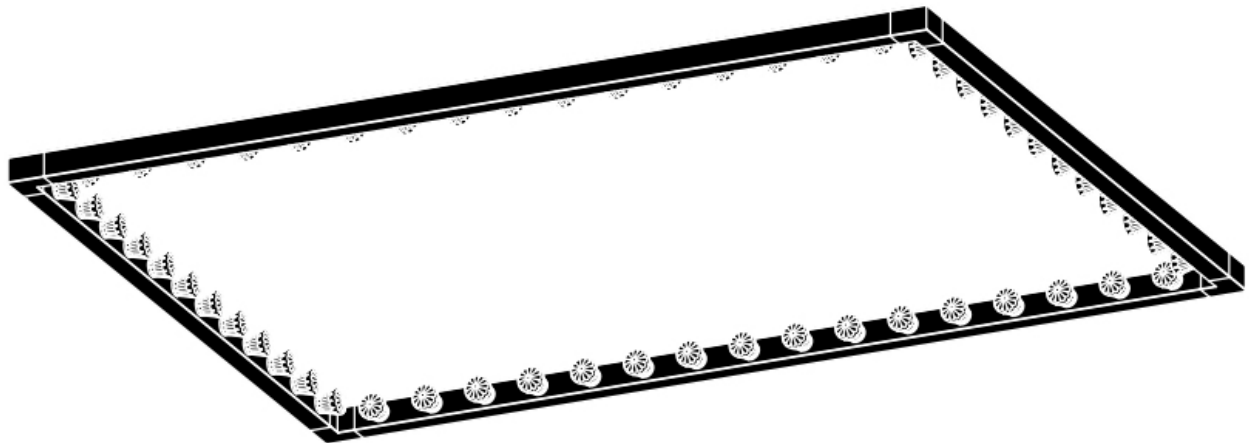

DETAILED INFORMATION

LIGHTING

	58 LED BULBS	67 W	5800 lm
LED	INCLUDED, 2700k, NON DIMMABLE (DIMMABLE ON REQUEST)		
VOLTAGE	230 V / 110 V		
USAGE	INDOOR		
MARKING			
REMARK	DELIVERED WITH 3 METER TEXTILE ELECTRICITY CABLE AND 3 METER LONG SUPPORT WIRES CUSTOM LENGTHS ON REQUEST		

MATERIAL

ALUMINUM FRAME, NYLON ELECTRICITY WIRE & STAINLESS STEEL
SUPPORT WIRE.

COLOUR

AVAILABLE IN ANODIZED BLACK, CHAMPAGNE, SILVER AND GOLD.
CUSTOM COLORS ON REQUEST.

SIZE & WEIGHT

150x200   HEIGHT 60 MM - WIDTH 1685 MM - LENGTH - 2185 MM - WEIGHT 7.0 KG

NOTES

CANOPY AVAILABLE SEPARATELY

CONTACT

JSPR
T +31 (0) 402692111
INFO@JSPR.EU
WWW.JSPR.EU