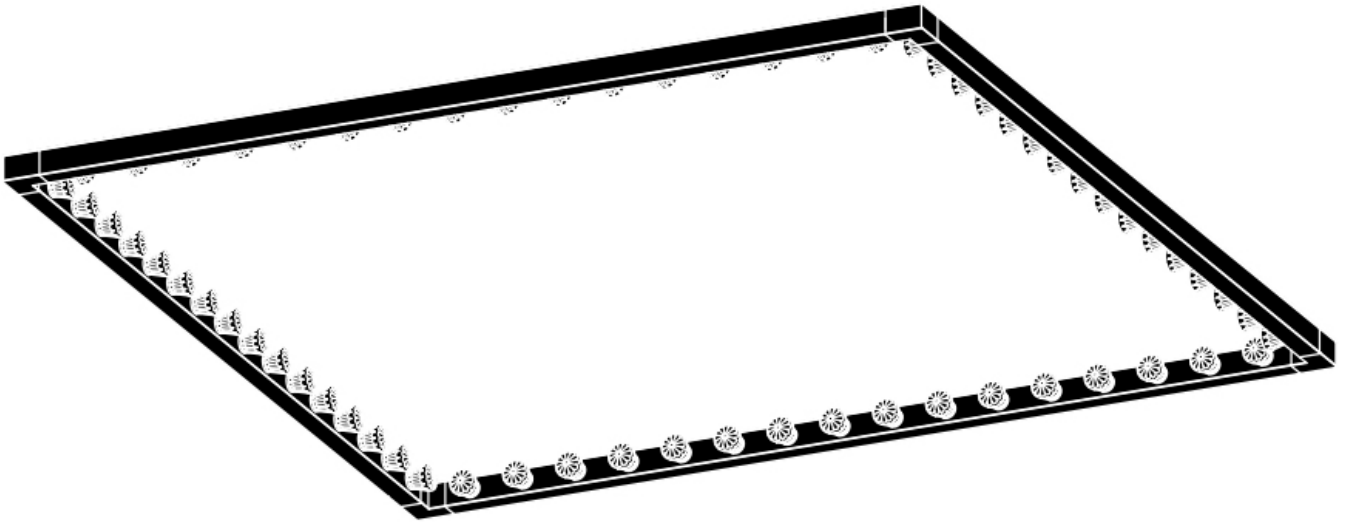

DETAILED INFORMATION

LIGHTING

	64 LED BULBS	76 W	6400 lm
LED	INCLUDED, 2700k, NON DIMMABLE (DIMMABLE ON REQUEST)		
VOLTAGE	230 V / 110 V		
USAGE	INDOOR		
MARKING	CE		
REMARK	DELIVERED WITH 3 METER TEXTILE ELECTRICITY CABLE AND 3 METER LONG SUPPORT WIRES CUSTOM LENGTHS ON REQUEST		

MATERIAL

ALUMINUM FRAME, NYLON ELECTRICITY WIRE & STAINLESS STEEL SUPPORT WIRE.

COLOUR

AVAILABLE IN ANODIZED BLACK, ANTHRACITE, CHAMPAGNE, SILVER AND GOLD. CUSTOM COLORS ON REQUEST.

SIZE & WEIGHT

200x200 HEIGHT 60 MM - WIDTH 2185 MM - LENGTH - 2185 MM - WEIGHT 8.0 KG

NOTES

CANOPY AVAILABLE SEPARATELY

CONTACT

JSPR
T +31 (0) 402692111
INFO@JSPR.EU
WWW.JSPR.EU