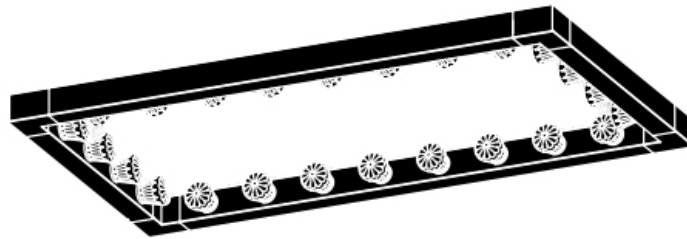

DETAILED INFORMATION

LIGHTING

	24 LED BULBS	29 W	2400 lm
LED	INCLUDED, 2700k, NON DIMMABLE (DIMMABLE ON REQUEST)		
VOLTAGE	230 V / 110 V		
USAGE	INDOOR		
MARKING			
REMARK	DELIVERED WITH 3 METER TEXTILE ELECTRICITY CABLE AND 3 METER LONG SUPPORT WIRES CUSTOM LENGTHS ON REQUEST		

MATERIAL

ALUMINUM FRAME, NYLON ELECTRICITY WIRE & STAINLESS STEEL
SUPPORT WIRE.

COLOUR

AVAILABLE IN ANODIZED BLACK, CHAMPAGNE, SILVER AND GOLD.
CUSTOM COLORS ON REQUEST.

SIZE & WEIGHT

50X100 HEIGHT 60 MM - WIDTH 685 MM - LENGTH - 1185 MM - WEIGHT 2.0 KG

NOTES

CANOPY AVAILABLE SEPARATELY

CONTACT

JSPR
T +31 (0) 402692111
INFO@JSPR.EU
WWW.JSPR.EU