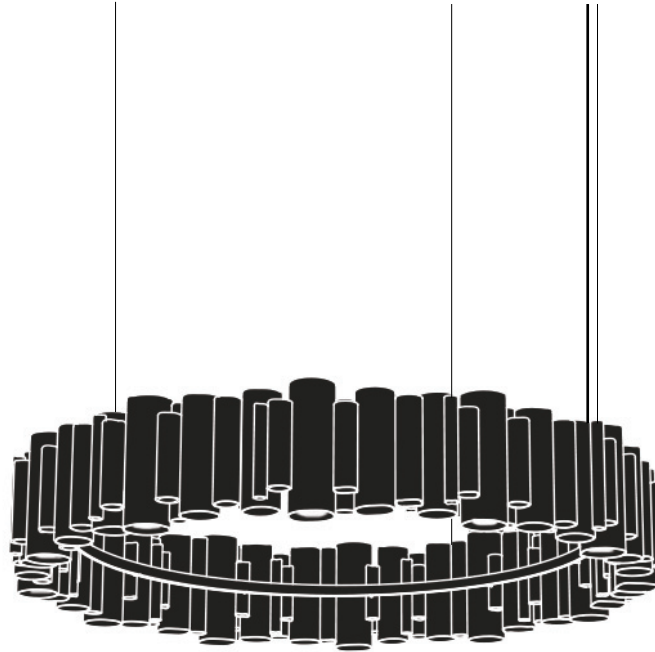

DETAILED INFORMATION

LIGHTING

<i>standard</i>	6 LED SPOT LIGHTS	LED STRIP	58 W	3260 lm
<i>custom</i>	3 LED SPOT LIGHTS	LED STRIP	42 W	2180 lm
<i>custom</i>	12 LED SPOT LIGHTS	LED STRIP	90 W	5420 lm

LED INCLUDED - DIMMABLE LED STRIP 2700k, DIMMABLE SPOTLIGHTS 2700K LED

VOLTAGE 24V / 230 V / 110 V

USAGE INDOOR

MARKING **CE**

REMARK DELIVERED WITH 3 METER TEXTILE ELECTRICITY CABLE AND 3 METER LONG SUPPORT WIRES CUSTOM LENGTHS ON REQUEST

MATERIAL

ALUMINUM FRAME, NYLON ELECTRICITY WIRE & STAINLESS STEEL
SUPPORT WIRE.

COLOUR

AVAILABLE IN ANODIZED BLACK, CHAMPAGNE, SILVER AND GOLD.
CUSTOM COLORS ON REQUEST.

SIZE & WEIGHT

HEIGHT 170 MM - DIAMETER 1070 MM - WEIGHT 25 KG (55lb)

NOTES

CANOPY & DRIVER AVAILABLE SEPARATELY.

CONTACT

JSPR
T +31 (0) 402692111
INFO@JSPR.EU
WWW.JSPR.EU